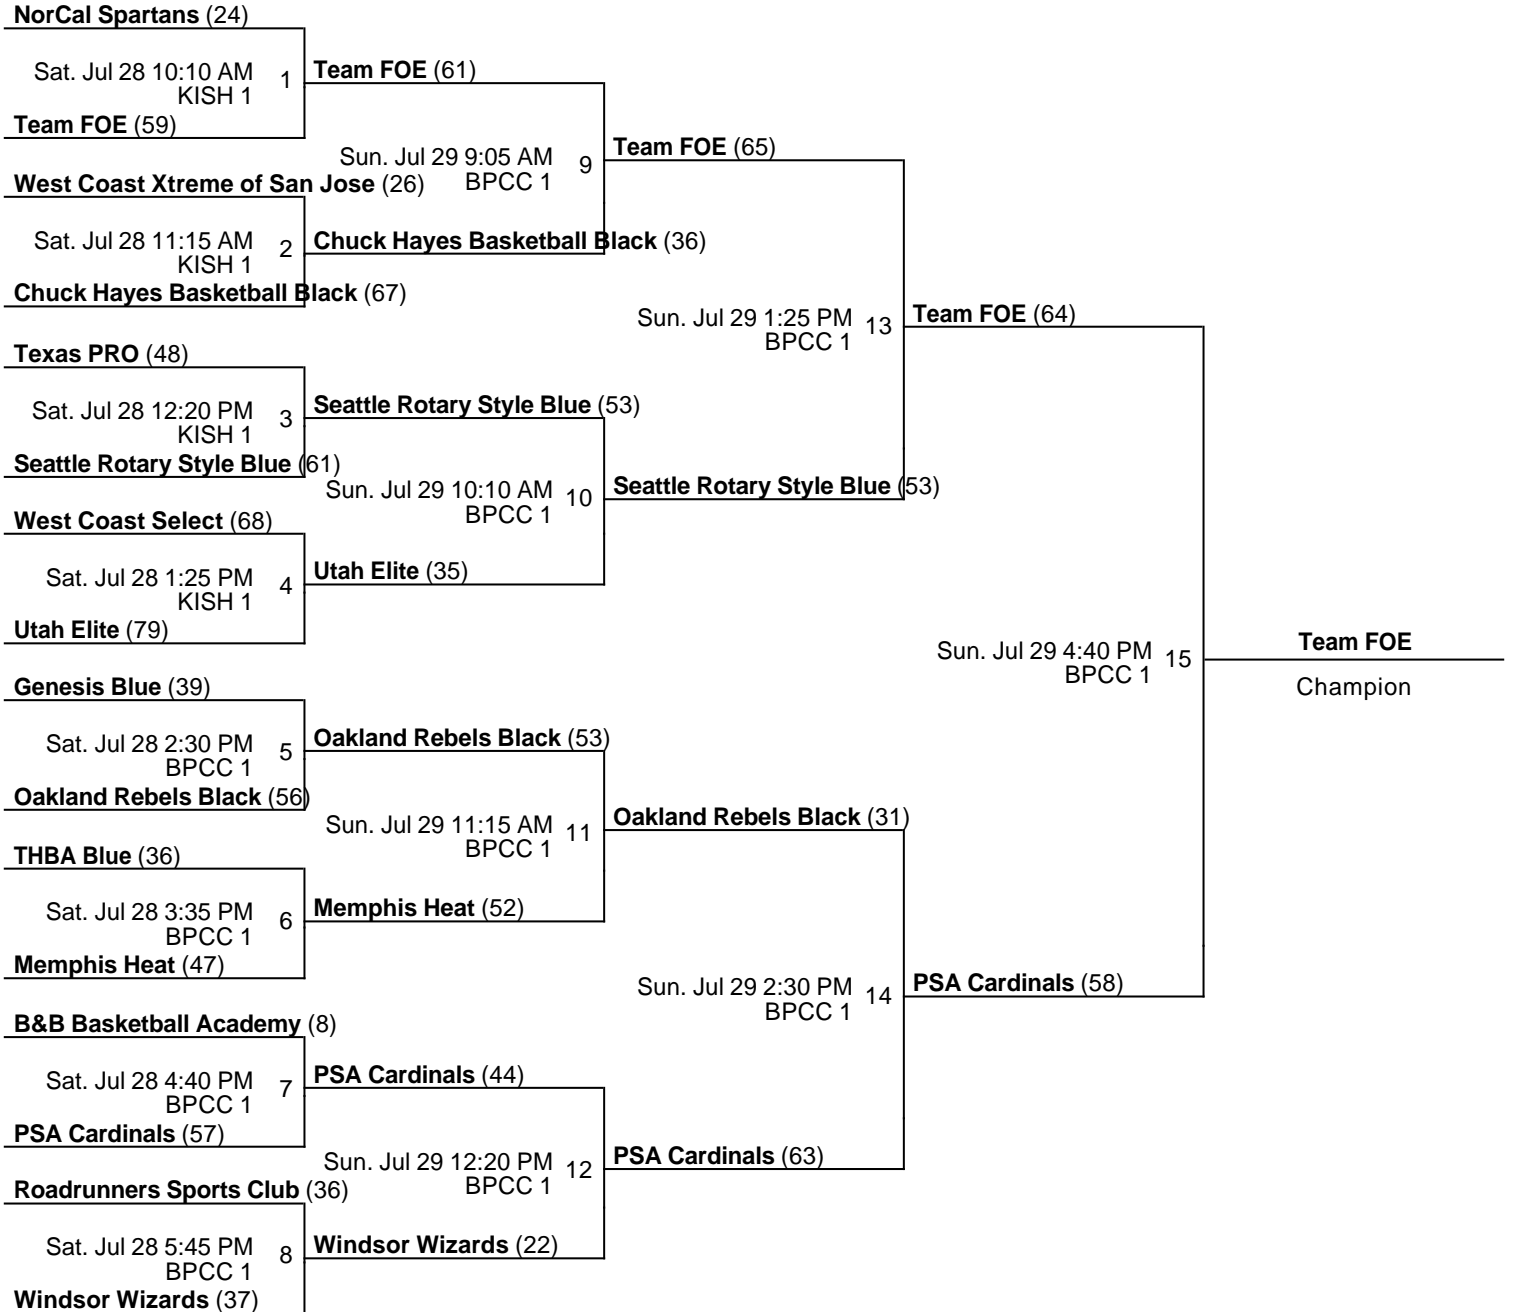

Jul 25-29, 2018

BPCC 1 - Bob Price Community Center Court 1 KISH 1 - Kish B&G Club Court 1

Las Vegas Classic - 8U-14U

13U Boys Silver Elite

Jul 25-29, 2018

ACP 1 - Agassi College Prep Court 1 ADEL 1 - Adelson Educational Campus Court 1