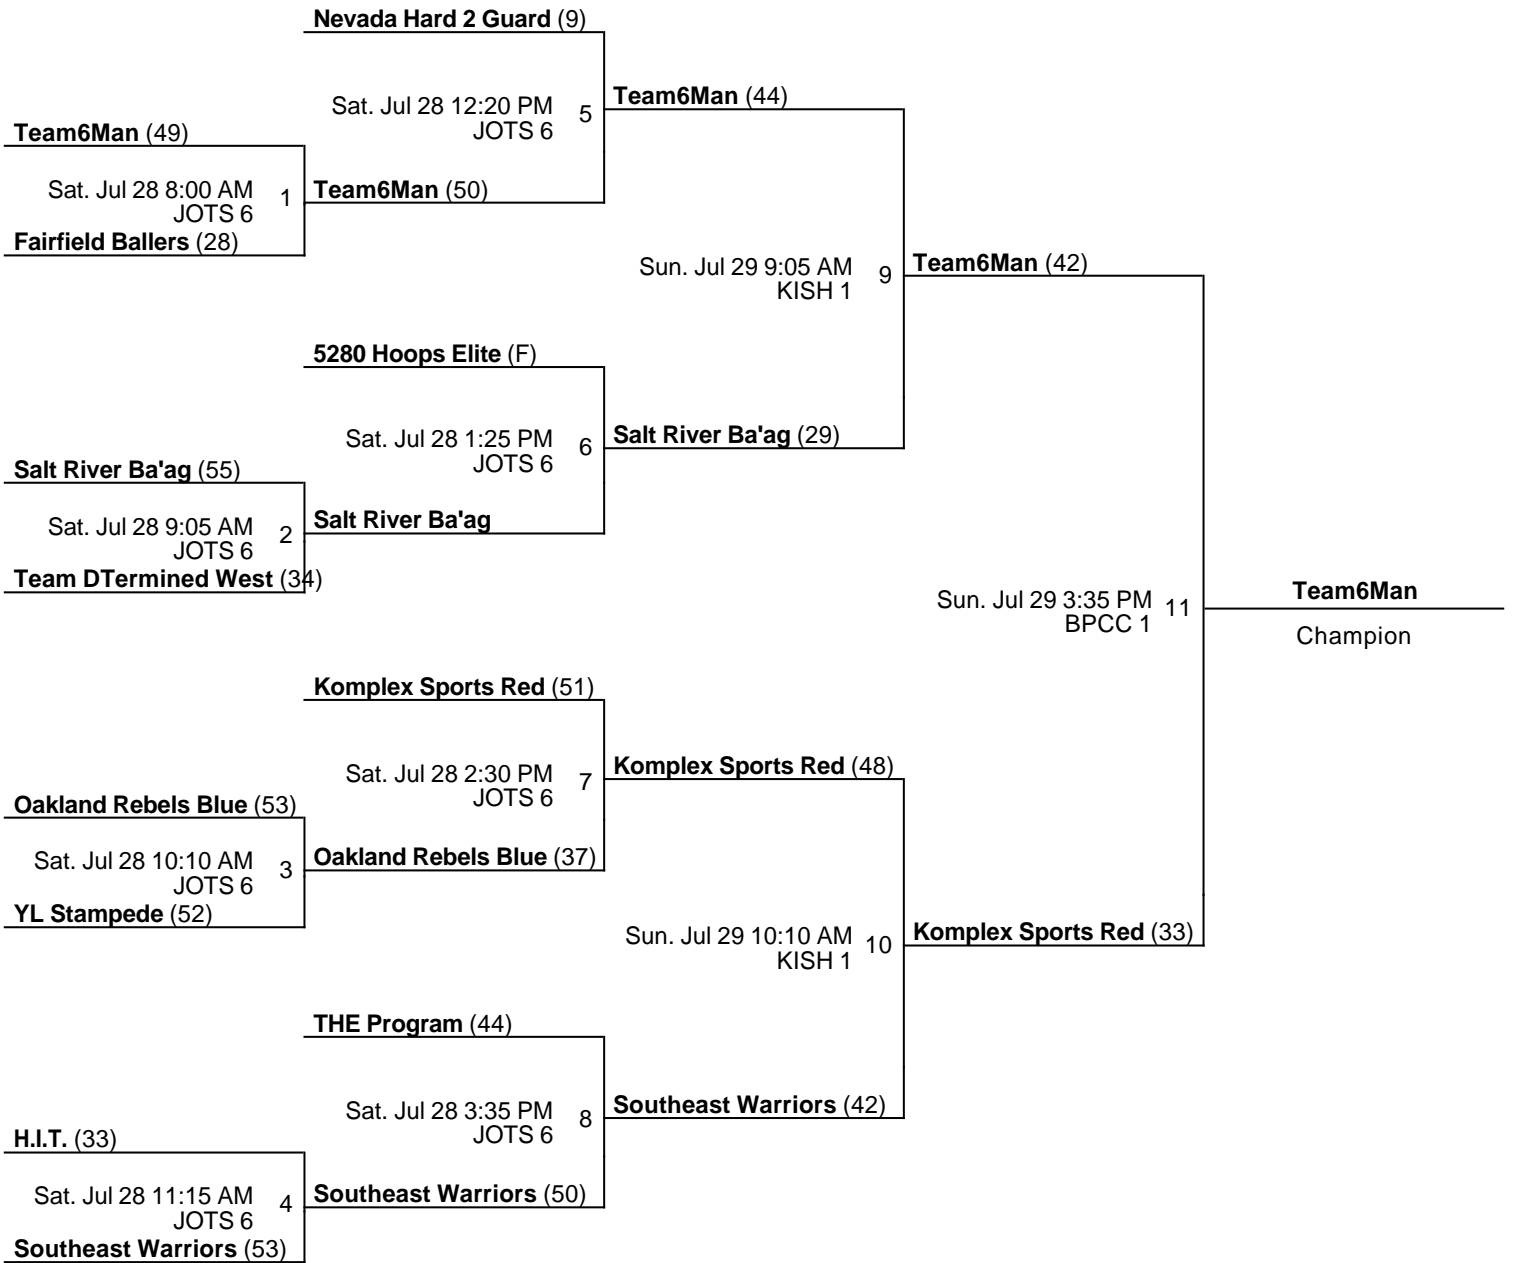

Las Vegas Classic - 8U-14U

13U Boys Bronze

Jul 25-29, 2018

BPCC 1 - Bob Price Community Center Court 1 JOTS 6 - Jam On It Sportsplex Court 6 KISH 1 - Kish B&G Club Court 1