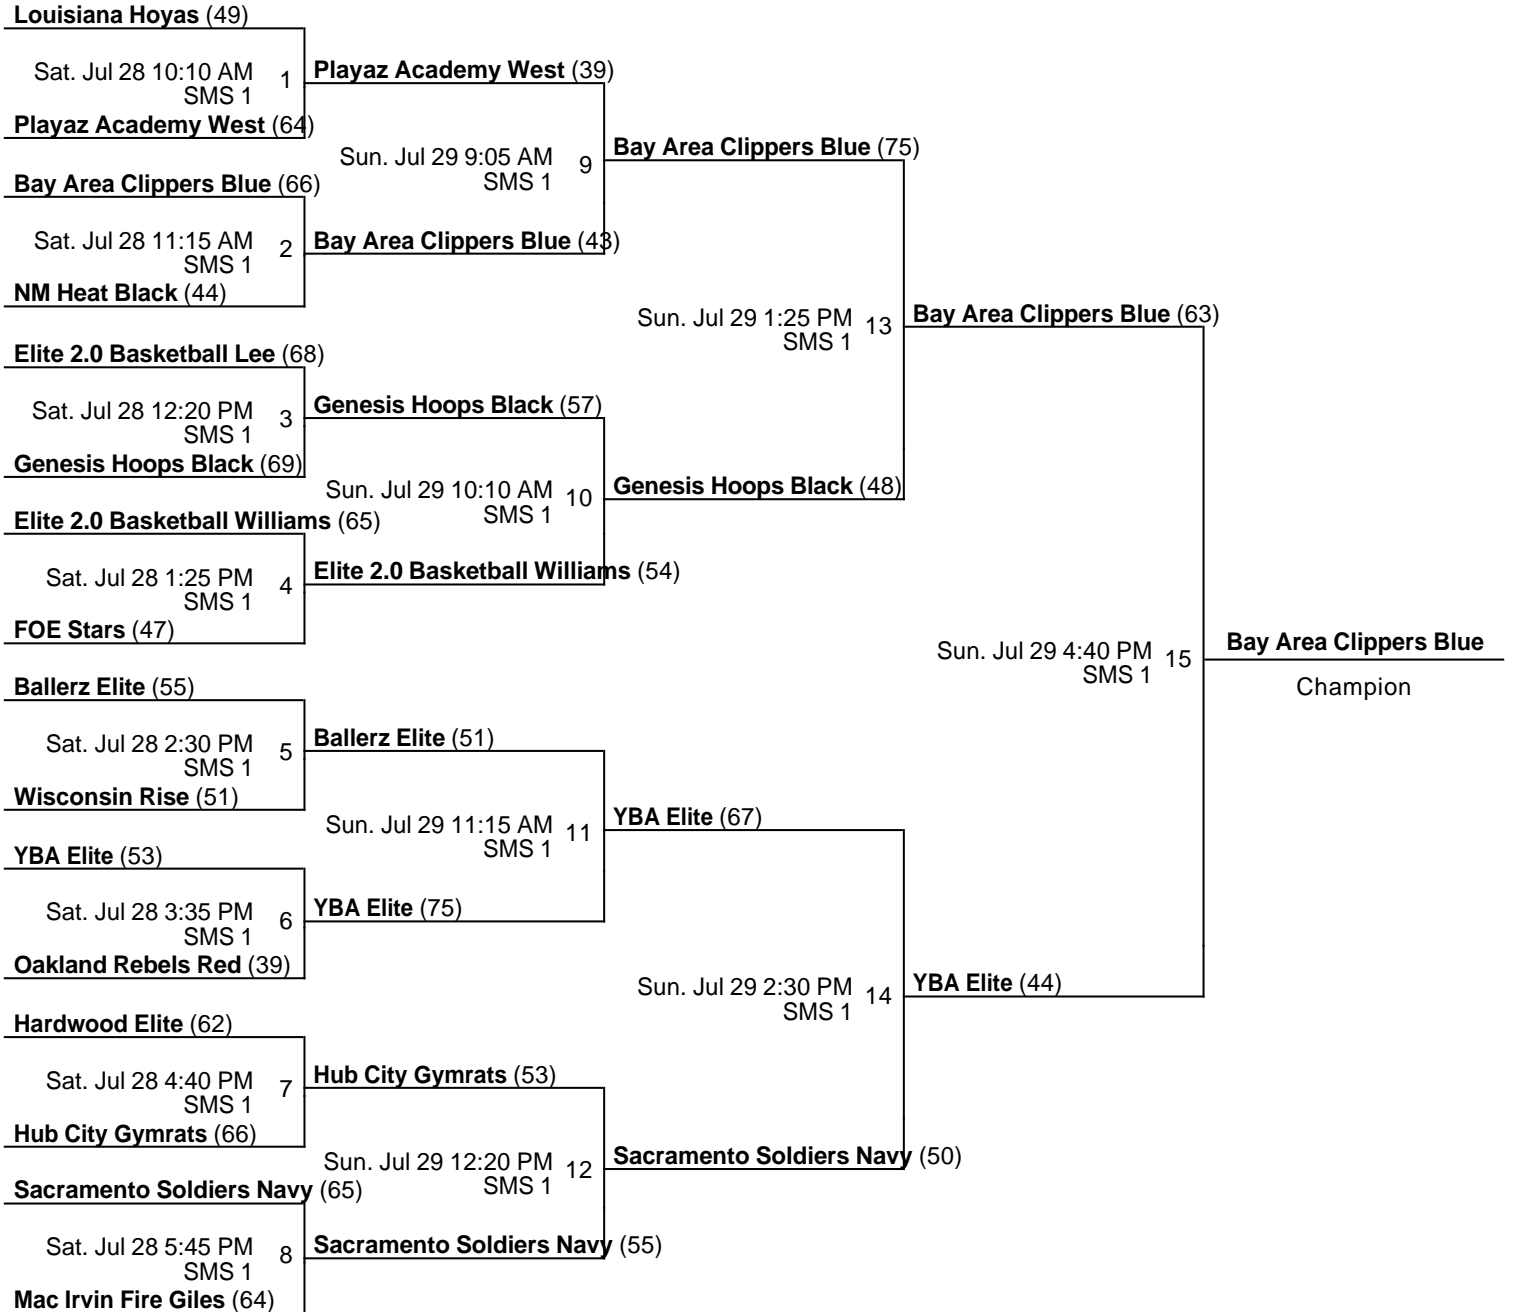

Las Vegas Classic - 8U-14U

13U Boys Platinum

Jul 25-29, 2018

SMS 1 - Sedway Middle School Court 1