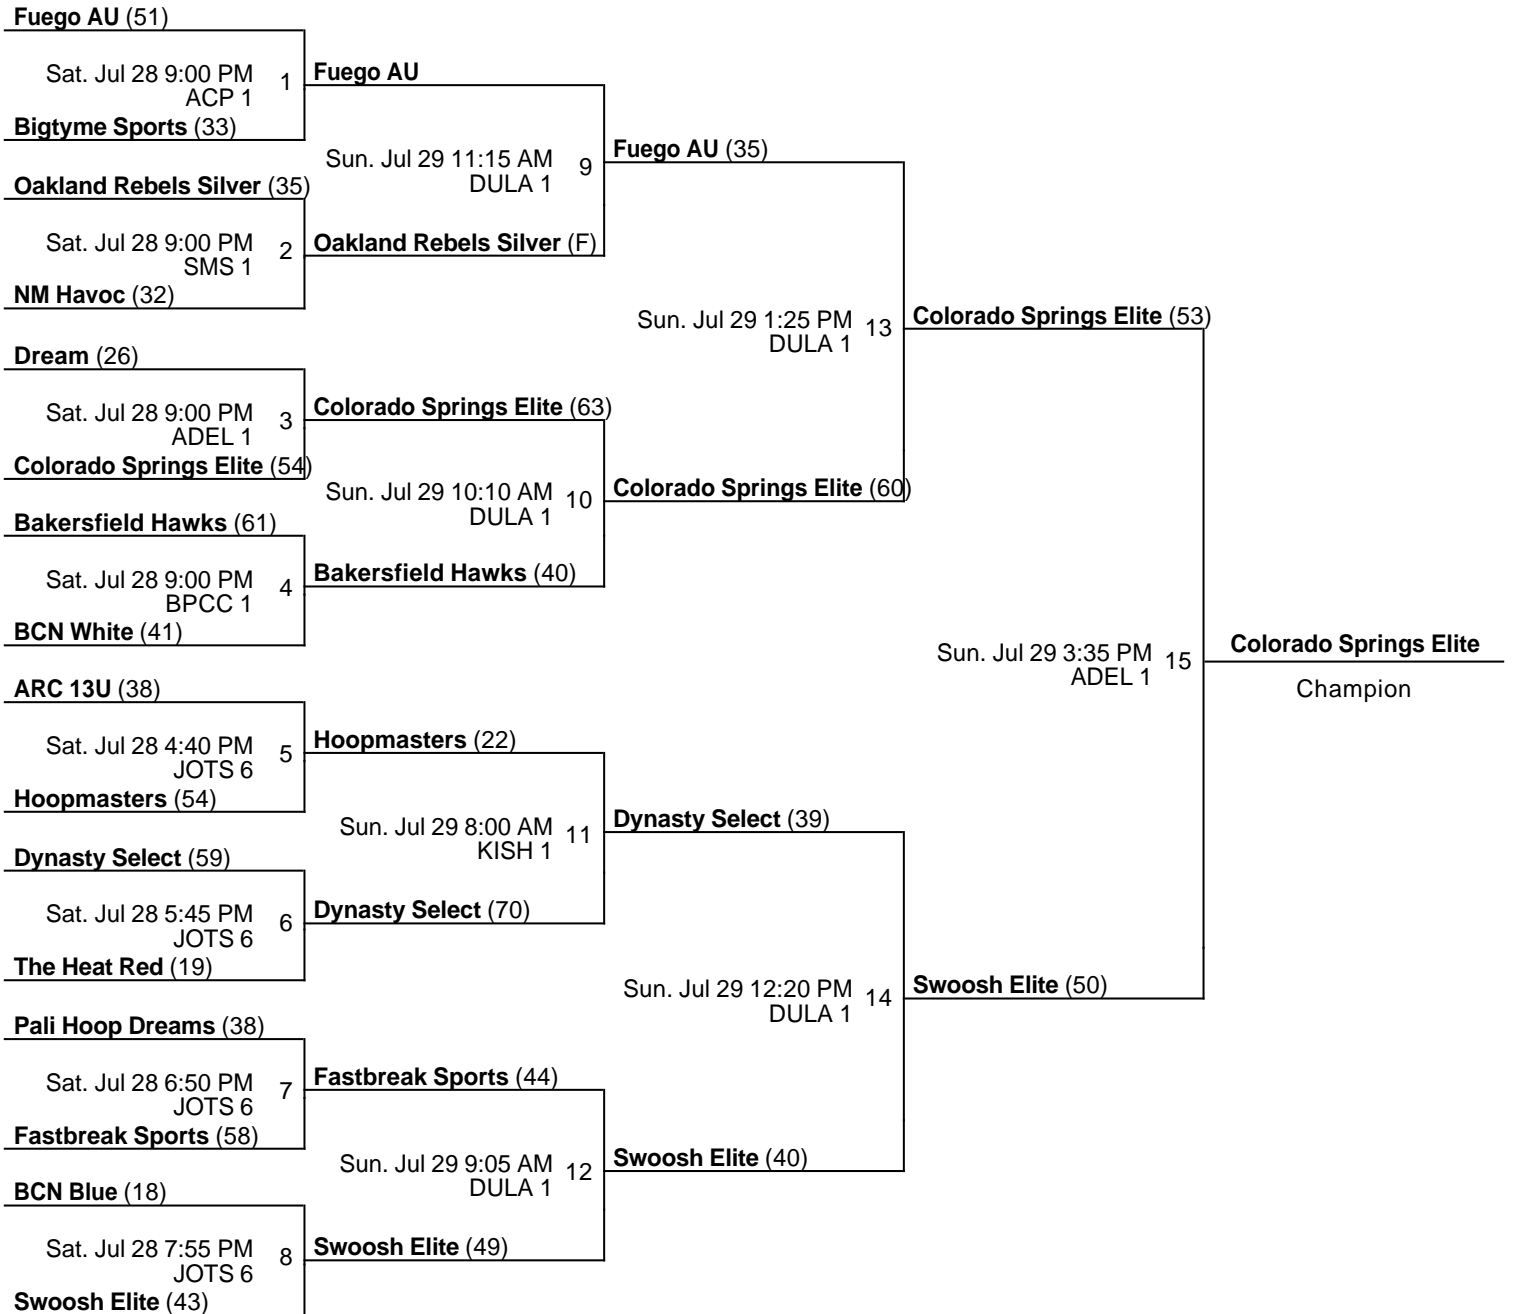

Las Vegas Classic - 8U-14U
13U Boys Bronze Elite
Jul 25-29, 2018

ACP 1 - Agassi College Prep Court 1   ADEL 1 - Adelson Educational Campus Court 1
BPC 1 - Bob Price Community Center Court 1   DULA 1 - Dula Gym Court 1   JOTS 6 - Jam On It Sportsplex Court 6
KISH 1 - Kish B&G Club Court 1   SMS 1 - Sedway Middle School Court 1