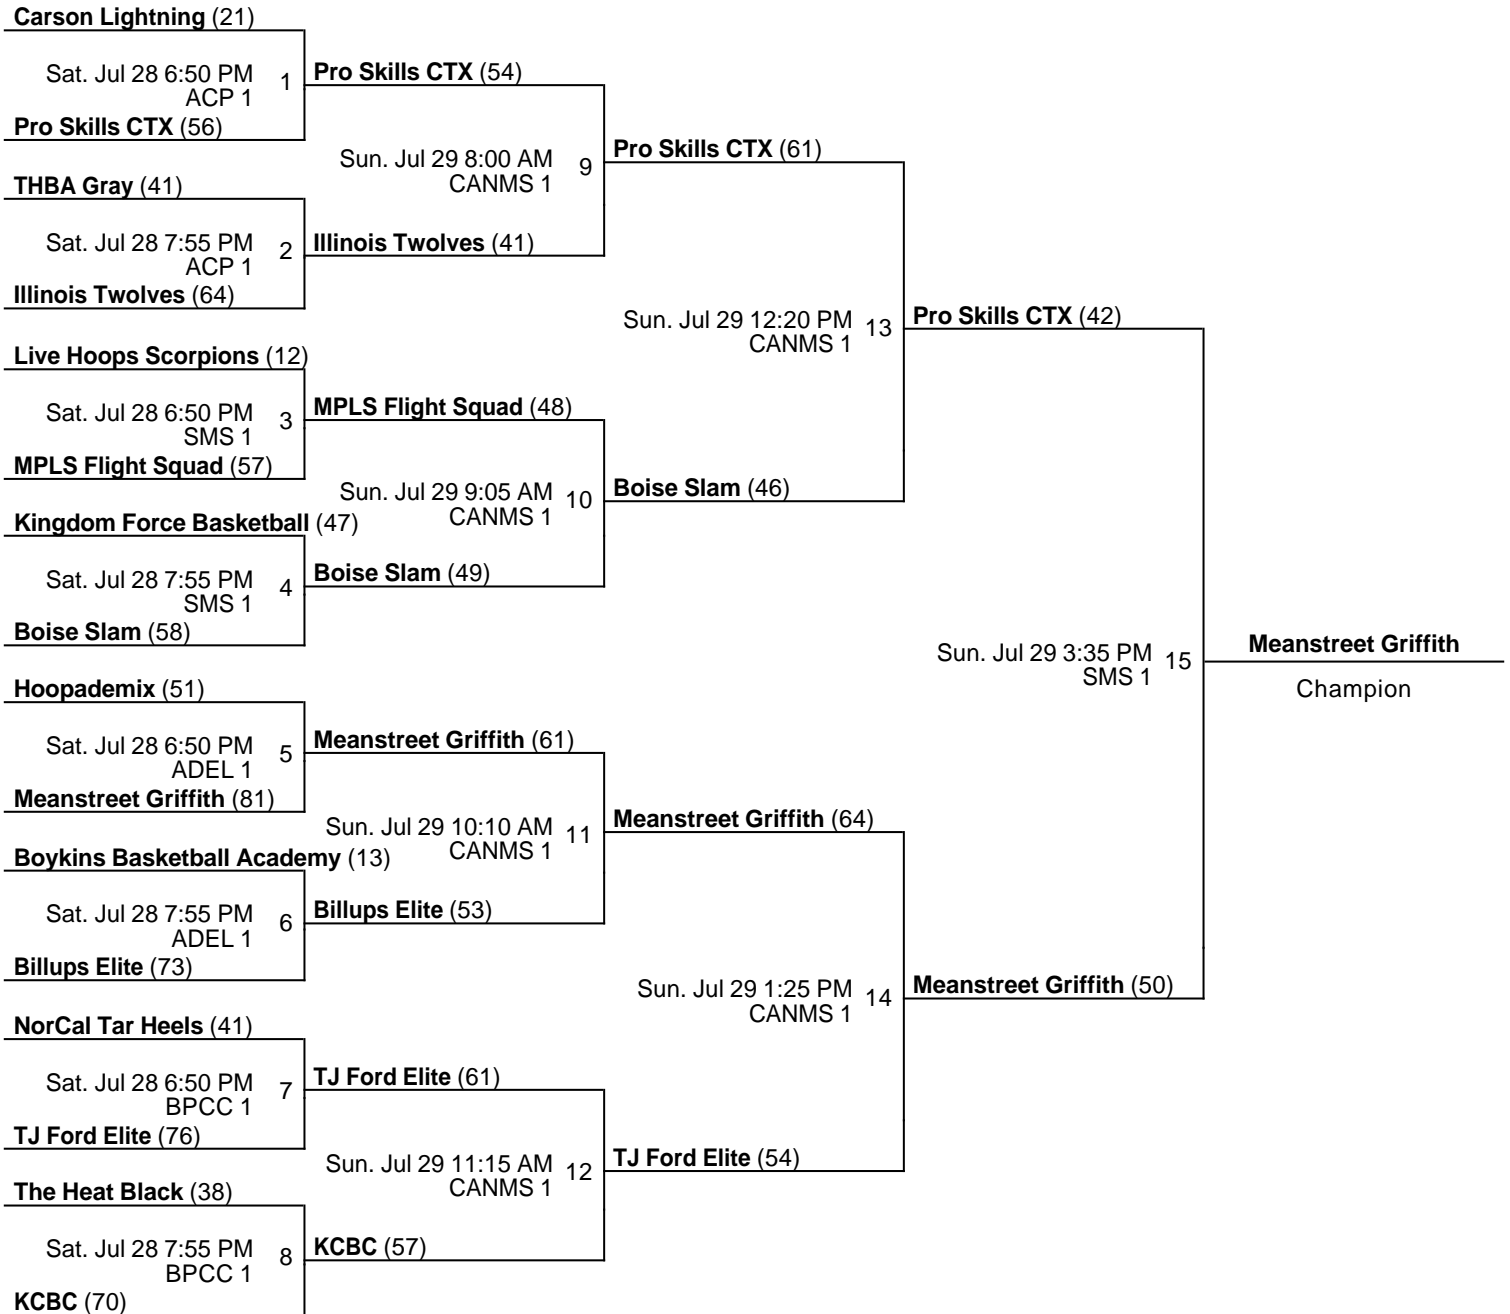

BPCC 1 - Bob Price Community Center Court 1 KISH 1 - Kish B&G Club Court 1 SCC 1 - Stupak Community Center Court 1

SMS 1 - Sedway Middle School Court 1

Las Vegas Classic - 8U-14U

13U Boys Silver

Jul 25-29, 2018