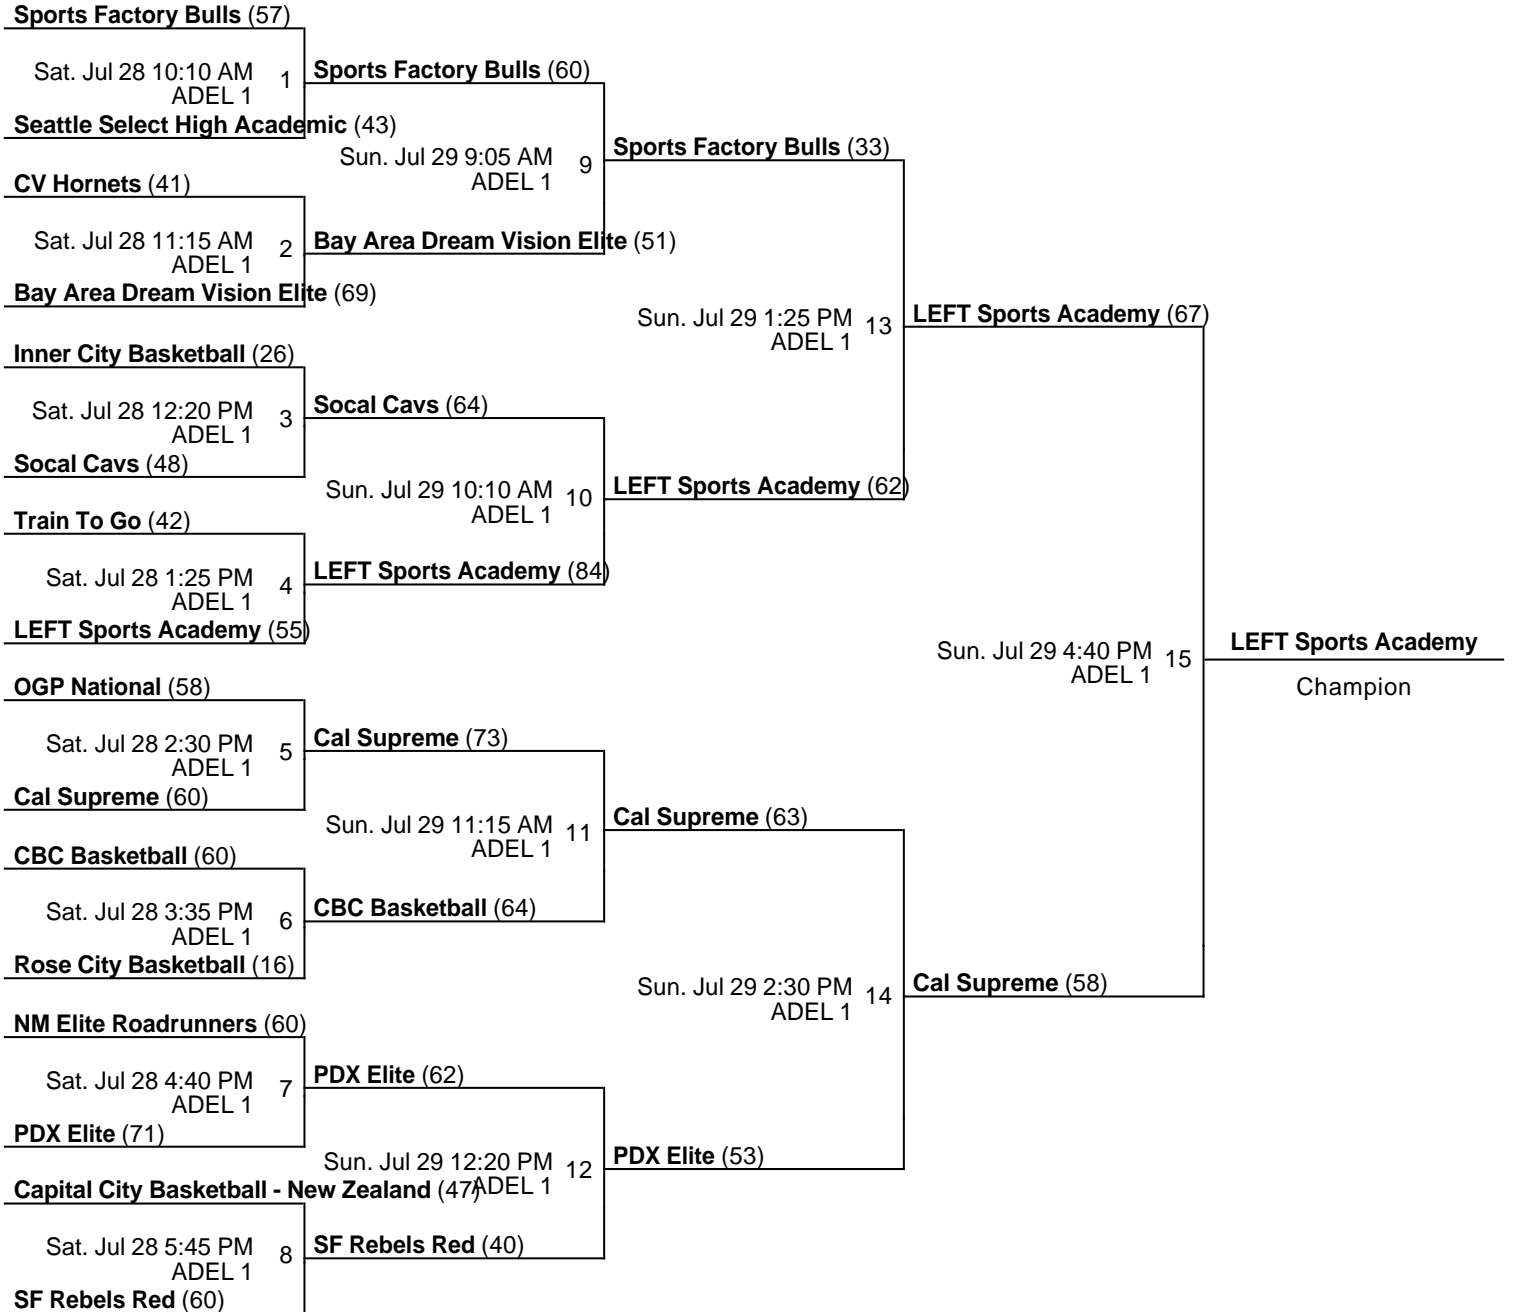

Las Vegas Classic - 8U-14U

13U Boys Gold Elite

Jul 25-29, 2018

ADEL 1 - Adelson Educational Campus Court 1