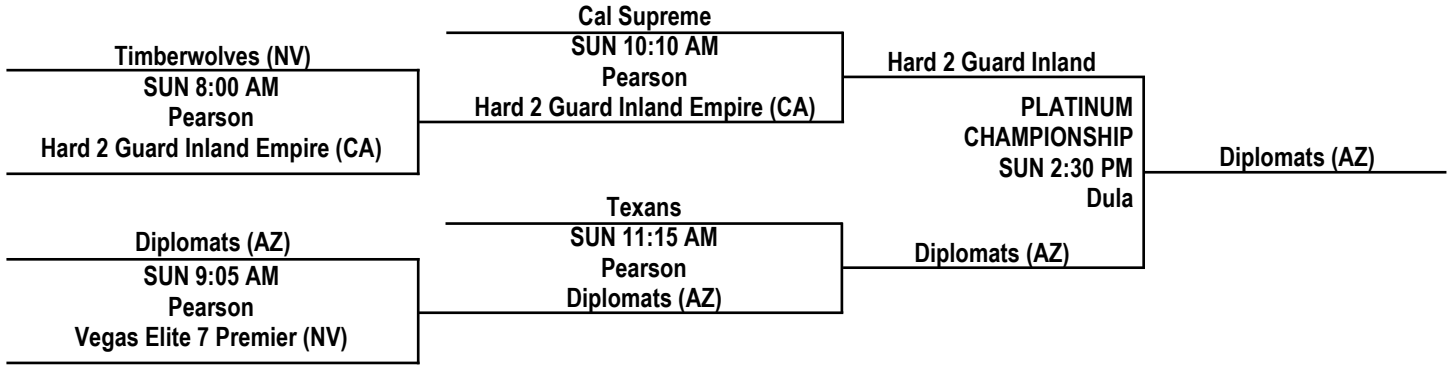

2015 LAS VEGAS GRAND OPENING

13U BOYS DIVISION / PLATINUM BRACKET