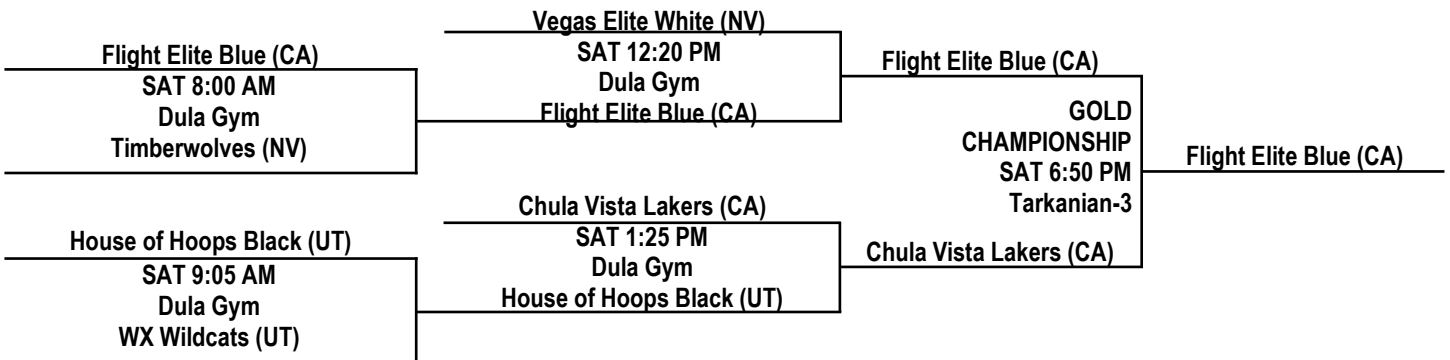

POOL E

	TEAM	W	L	PLACE
E1	Utah Prospects	2	0	1st
E2	House of Hoops Red (UT)	0	2	3rd
E3	Timberwolves (NV)	1	1	2nd

POOL F

	TEAM	W	L	PLACE
F1	FGXpress (UT)	2	0	1st
F2	LA Warriors (CA)	0	2	3rd
F3	House of Hoops Black (UT)	1	1	2nd

FRIDAY, APRIL 3, 2015 TARKANIAN BASKETBALL ACADEMY	
<i>TIME</i>	<i>COURT 3</i>
9:05 AM	59 A3 v A1 56
10:10 AM	46 D3 v D1 49
11:15 AM	31 B3 v B2 45
12:20 PM	38 F3 v F1 72
1:25 PM	23 E2 v E1 81
2:30 PM	13 C3 v C1 66
3:35 PM	36 B2 v B1 77
4:40 PM	25 A1 v A2 55
5:45 PM	49 D1 v D2 44
6:50 PM	55 E3 v E2 25
7:55 PM	56 C1 v C2 14
9:00 PM	37 F2 v F3 42

2015 LAS VEGAS EASTER SHOWDOWN

13U BOYS DIVISION / PLATINUM BRACKET

13U BOYS DIVISION / GOLD BRACKET

13U BOYS DIVISION / SILVER BRACKET