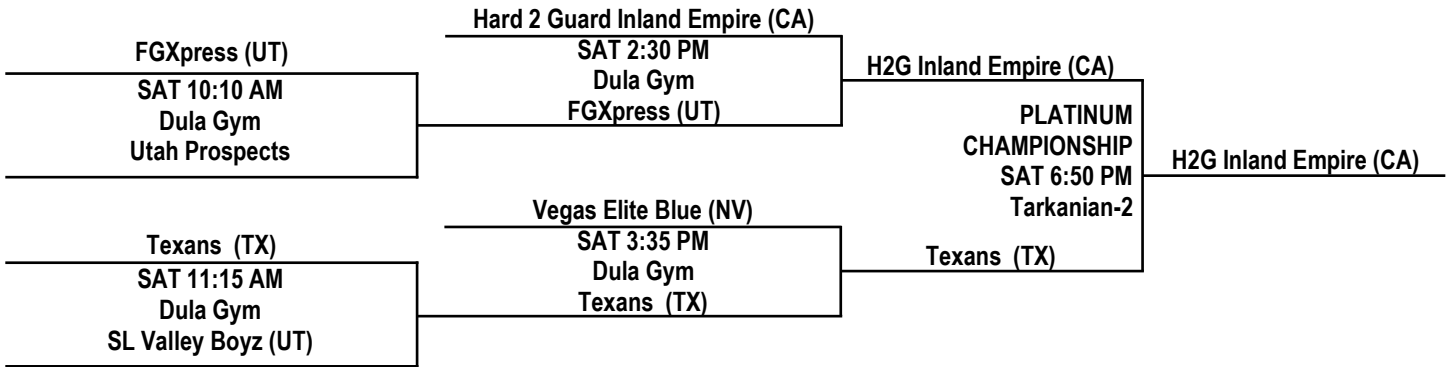

2015 LAS VEGAS EASTER SHOWDOWN

13U BOYS DIVISION / PLATINUM BRACKET