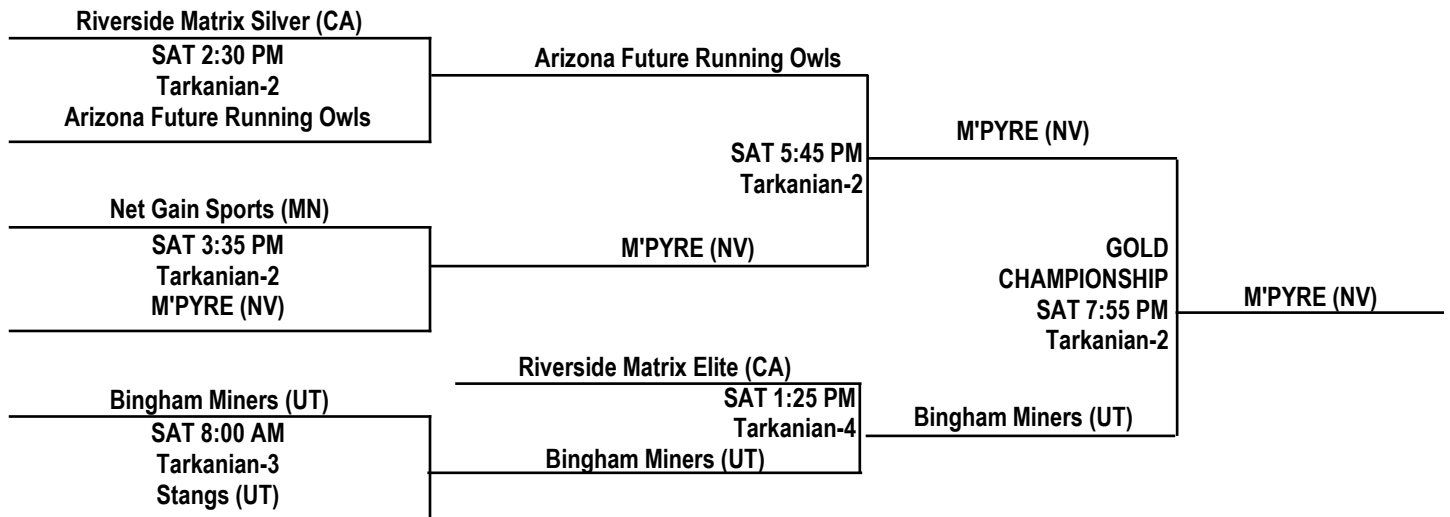

13U BOYS DIVISION / GOLD BRACKET