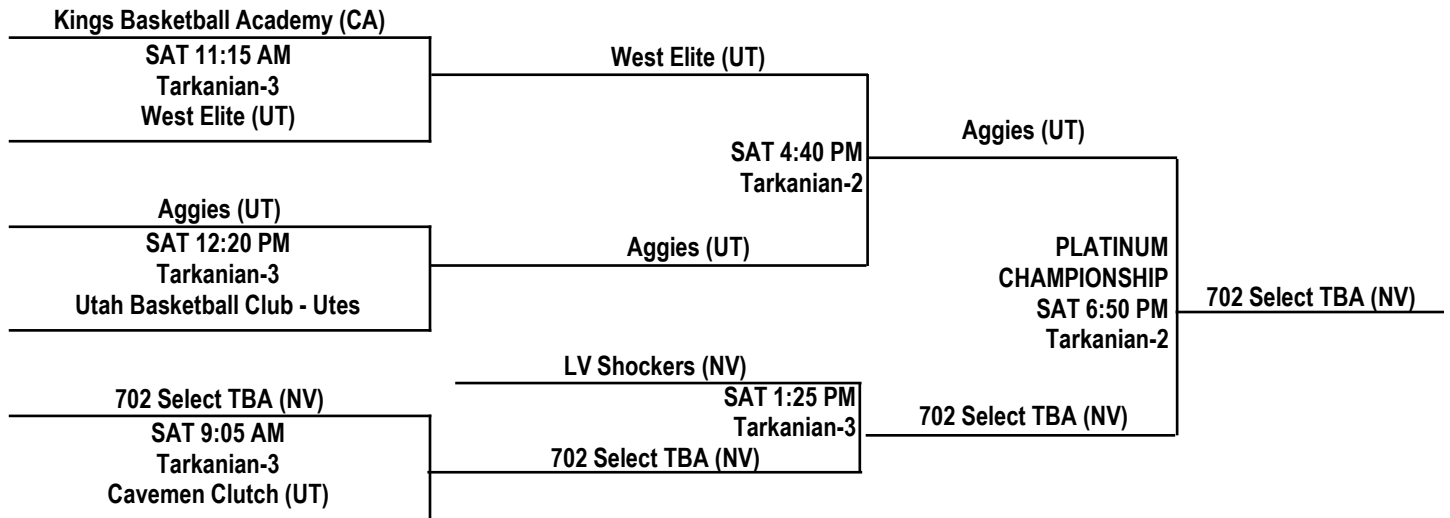

2014 LAS VEGAS EASTER SHOWDOWN

13U BOYS DIVISION / PLATINUM BRACKET