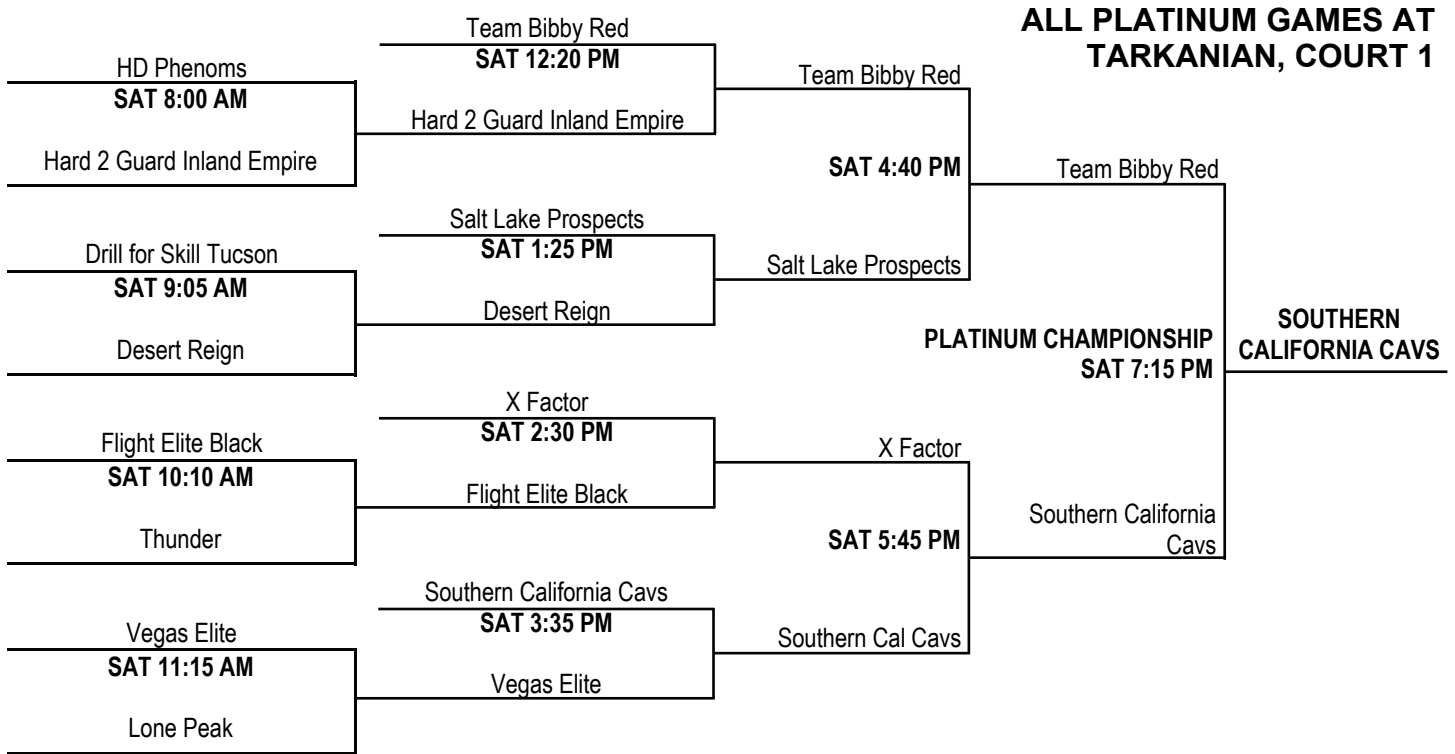

2012 LAS VEGAS EASTER SHOWDOWN

13U BOYS DIVISION / PLATINUM BRACKET