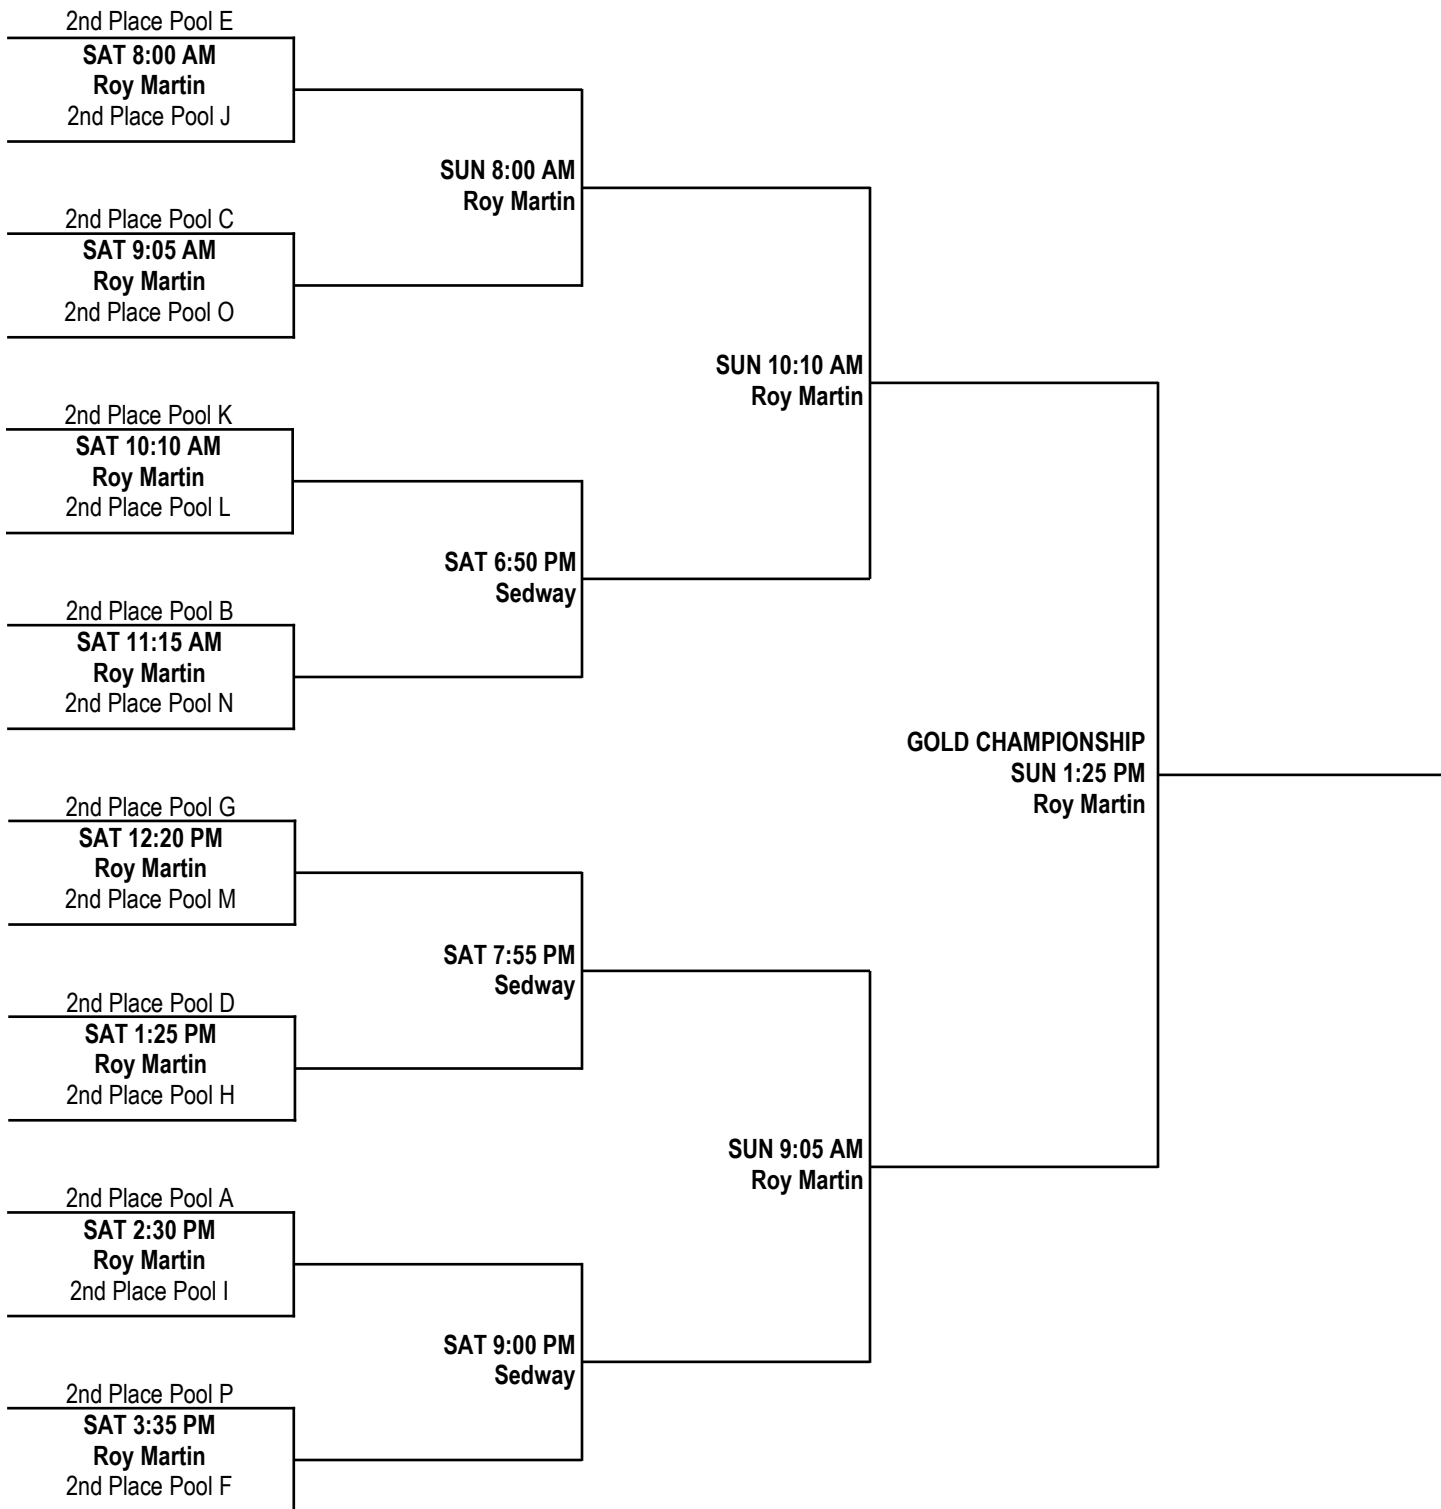

13U BOYS DIVISION GOLD CHAMPIONSHIP BRACKET