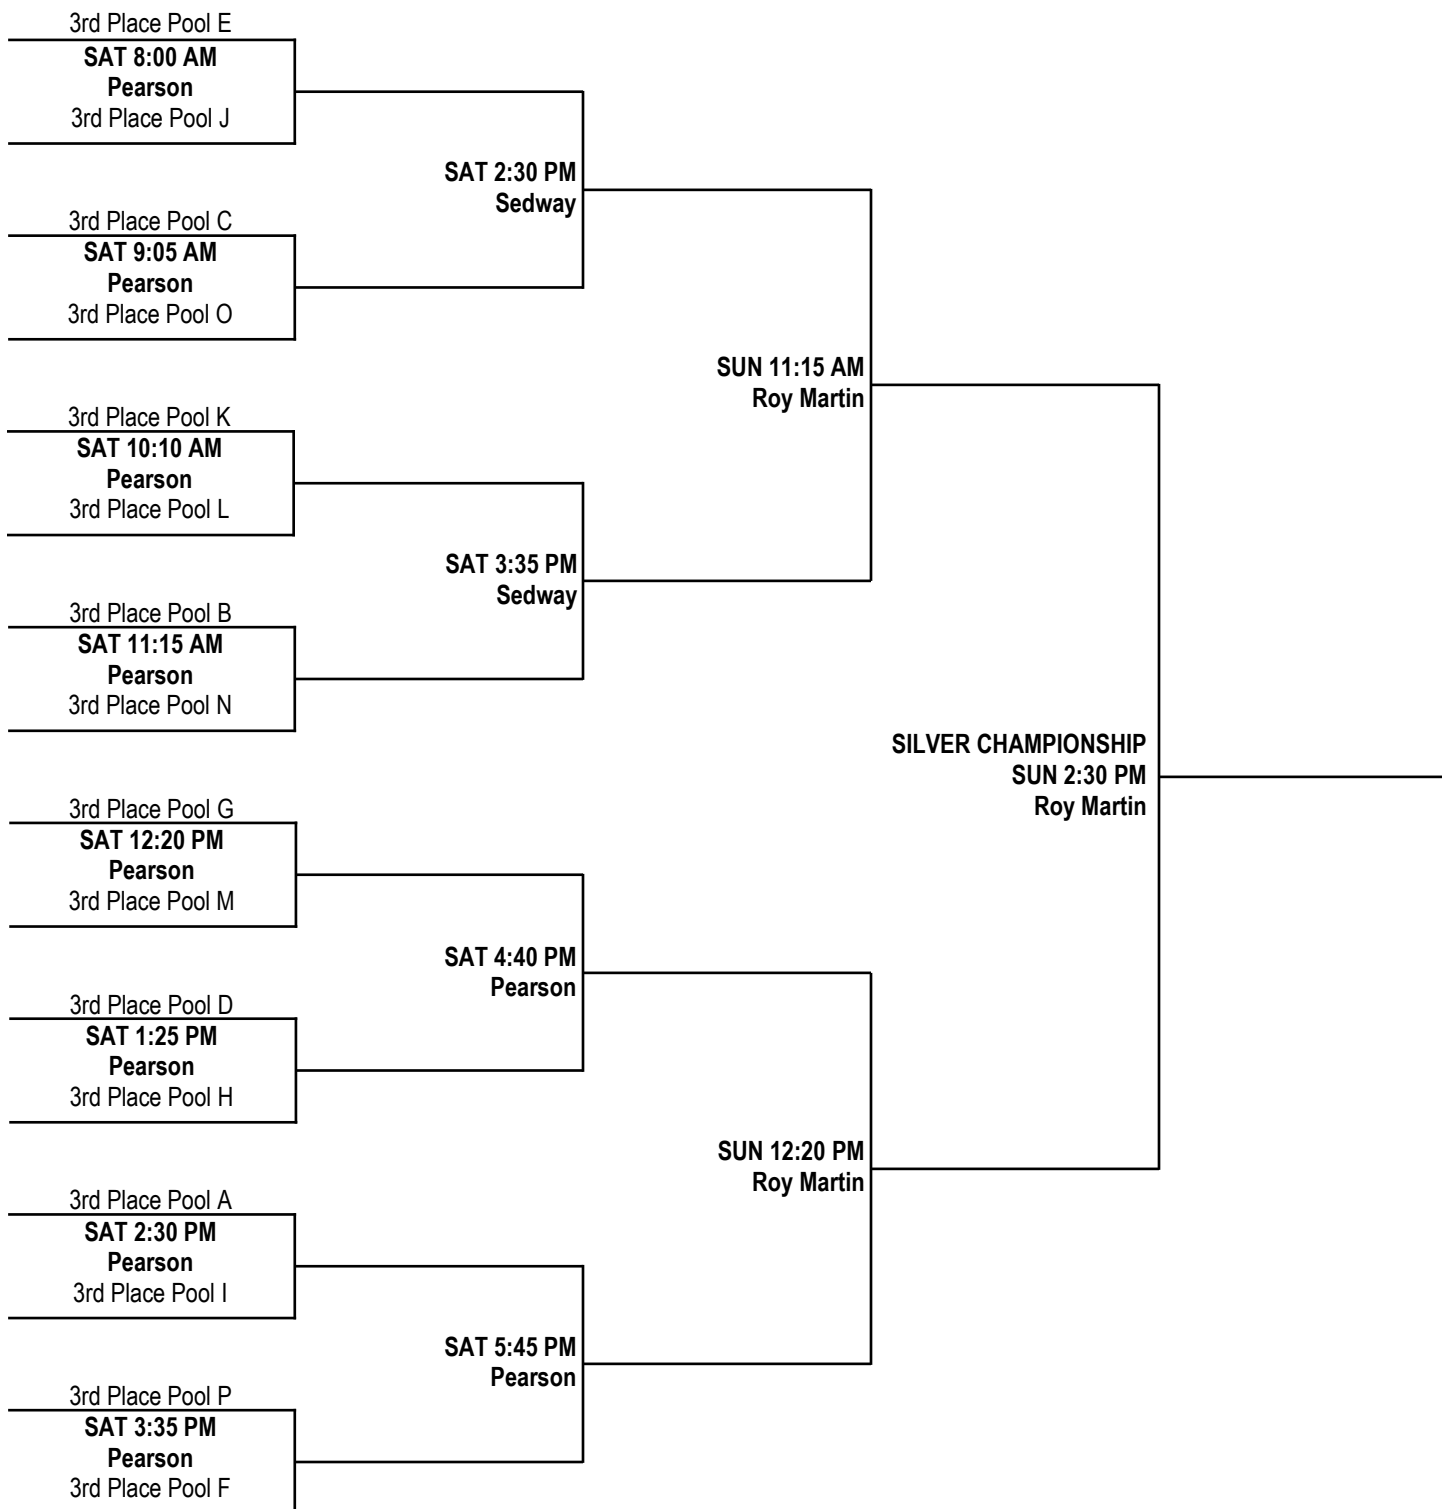

13U BOYS DIVISION PLATINUM CHAMPIONSHIP BRACKET

13U BOYS DIVISION GOLD CHAMPIONSHIP BRACKET

13U BOYS DIVISION SILVER CHAMPIONSHIP BRACKET

13U BOYS DIVISION BRONZE CHAMPIONSHIP BRACKET