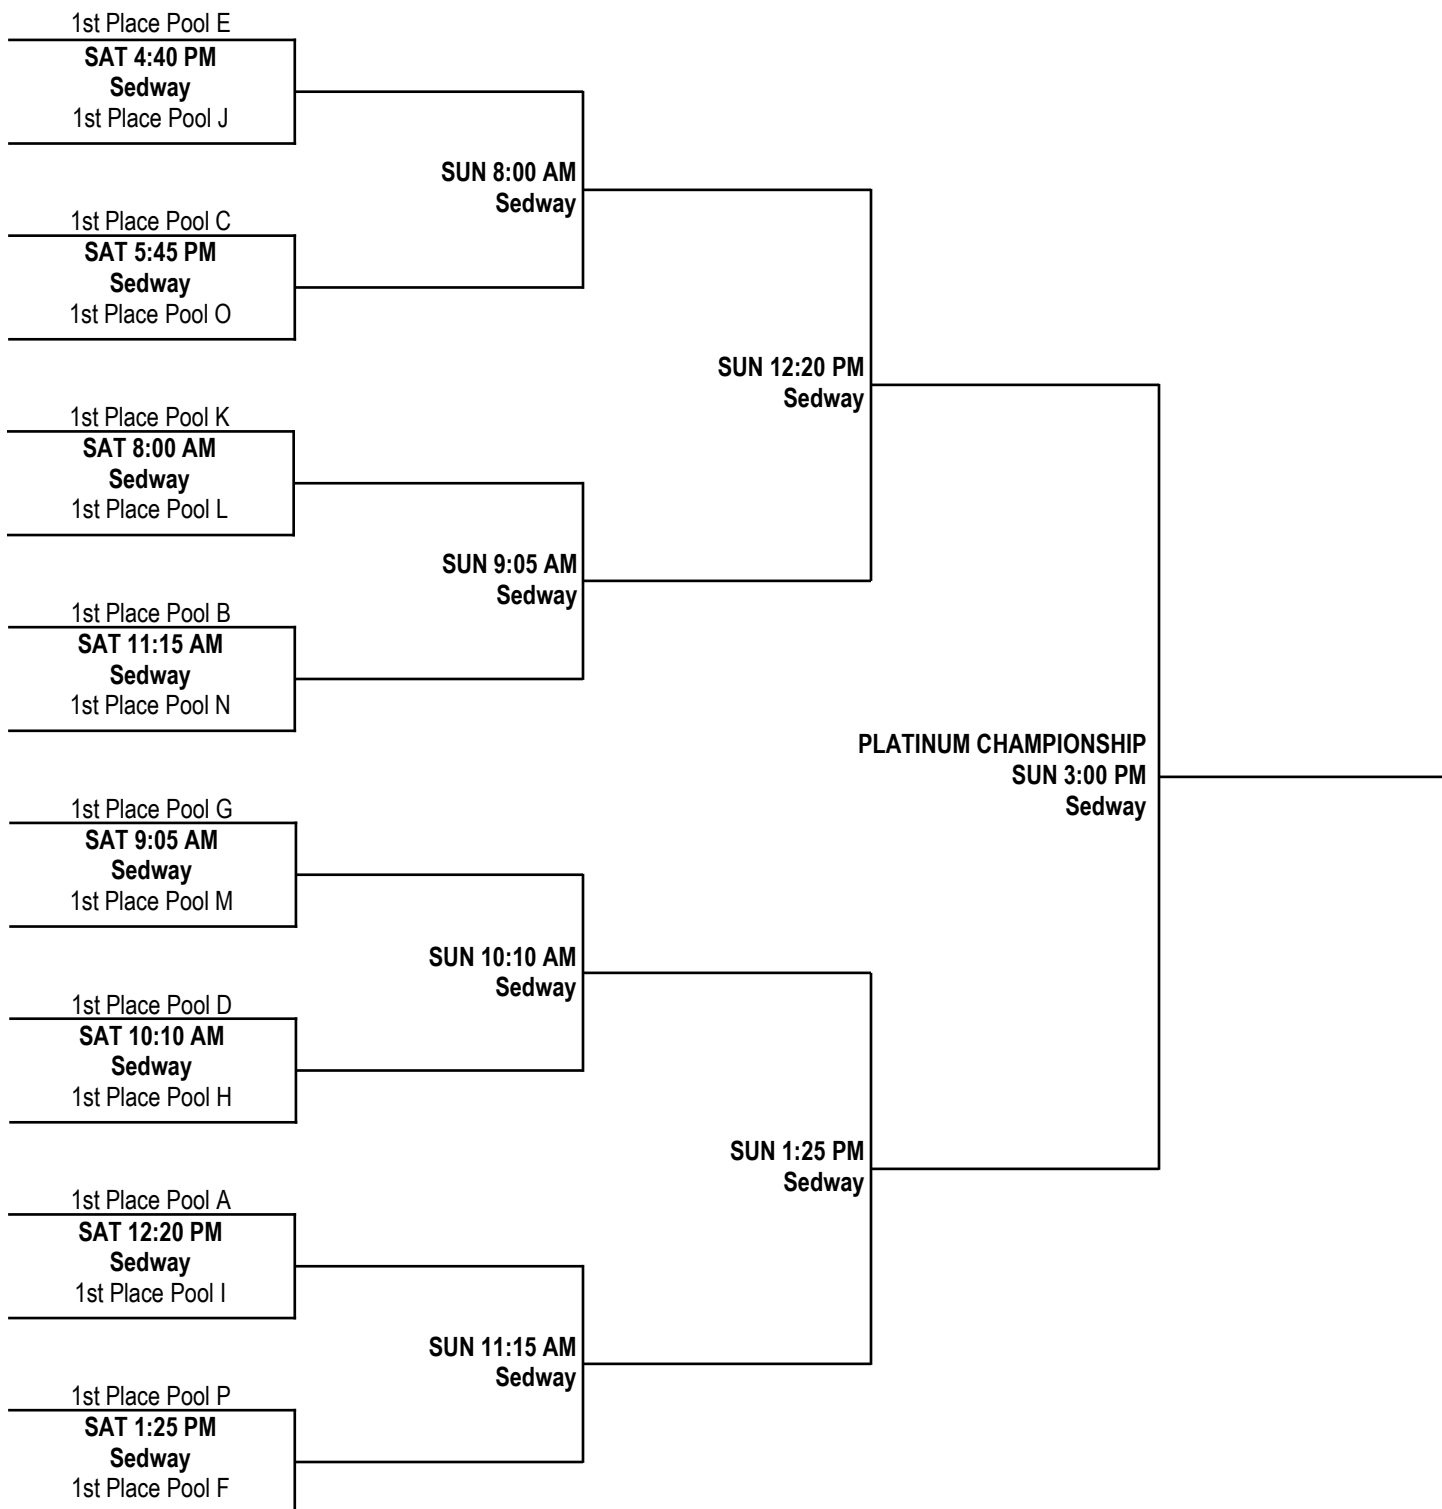

13U BOYS DIVISION PLATINUM CHAMPIONSHIP BRACKET