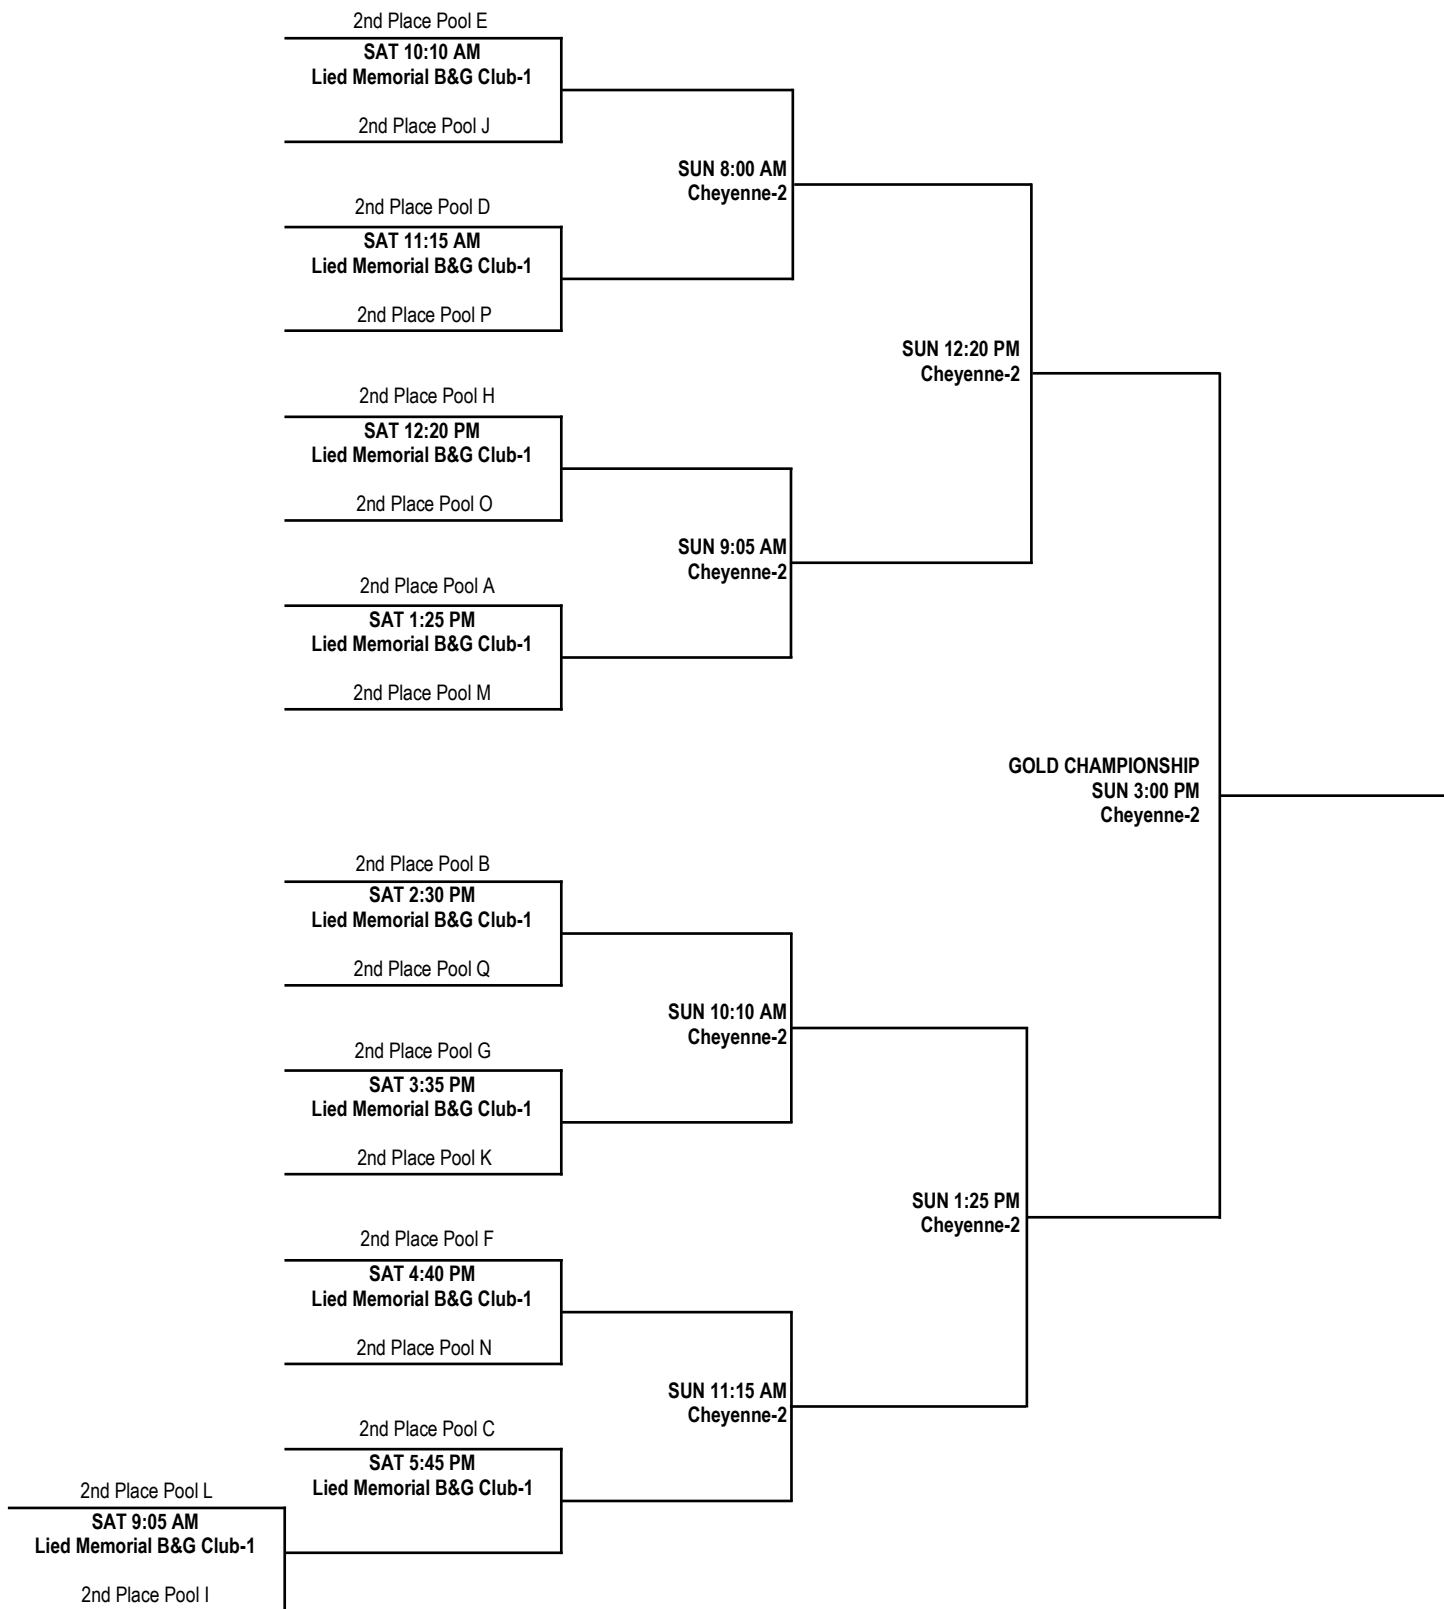

LAS VEGAS CLASSIC 2014 / 13U BOYS DIVISION

PLATINUM CHAMPIONSHIP BRACKET

LAS VEGAS CLASSIC 2014 / 13U BOYS DIVISION

GOLD CHAMPIONSHIP BRACKET

LAS VEGAS CLASSIC 2014 / 13U BOYS DIVISION

SILVER CHAMPIONSHIP BRACKET