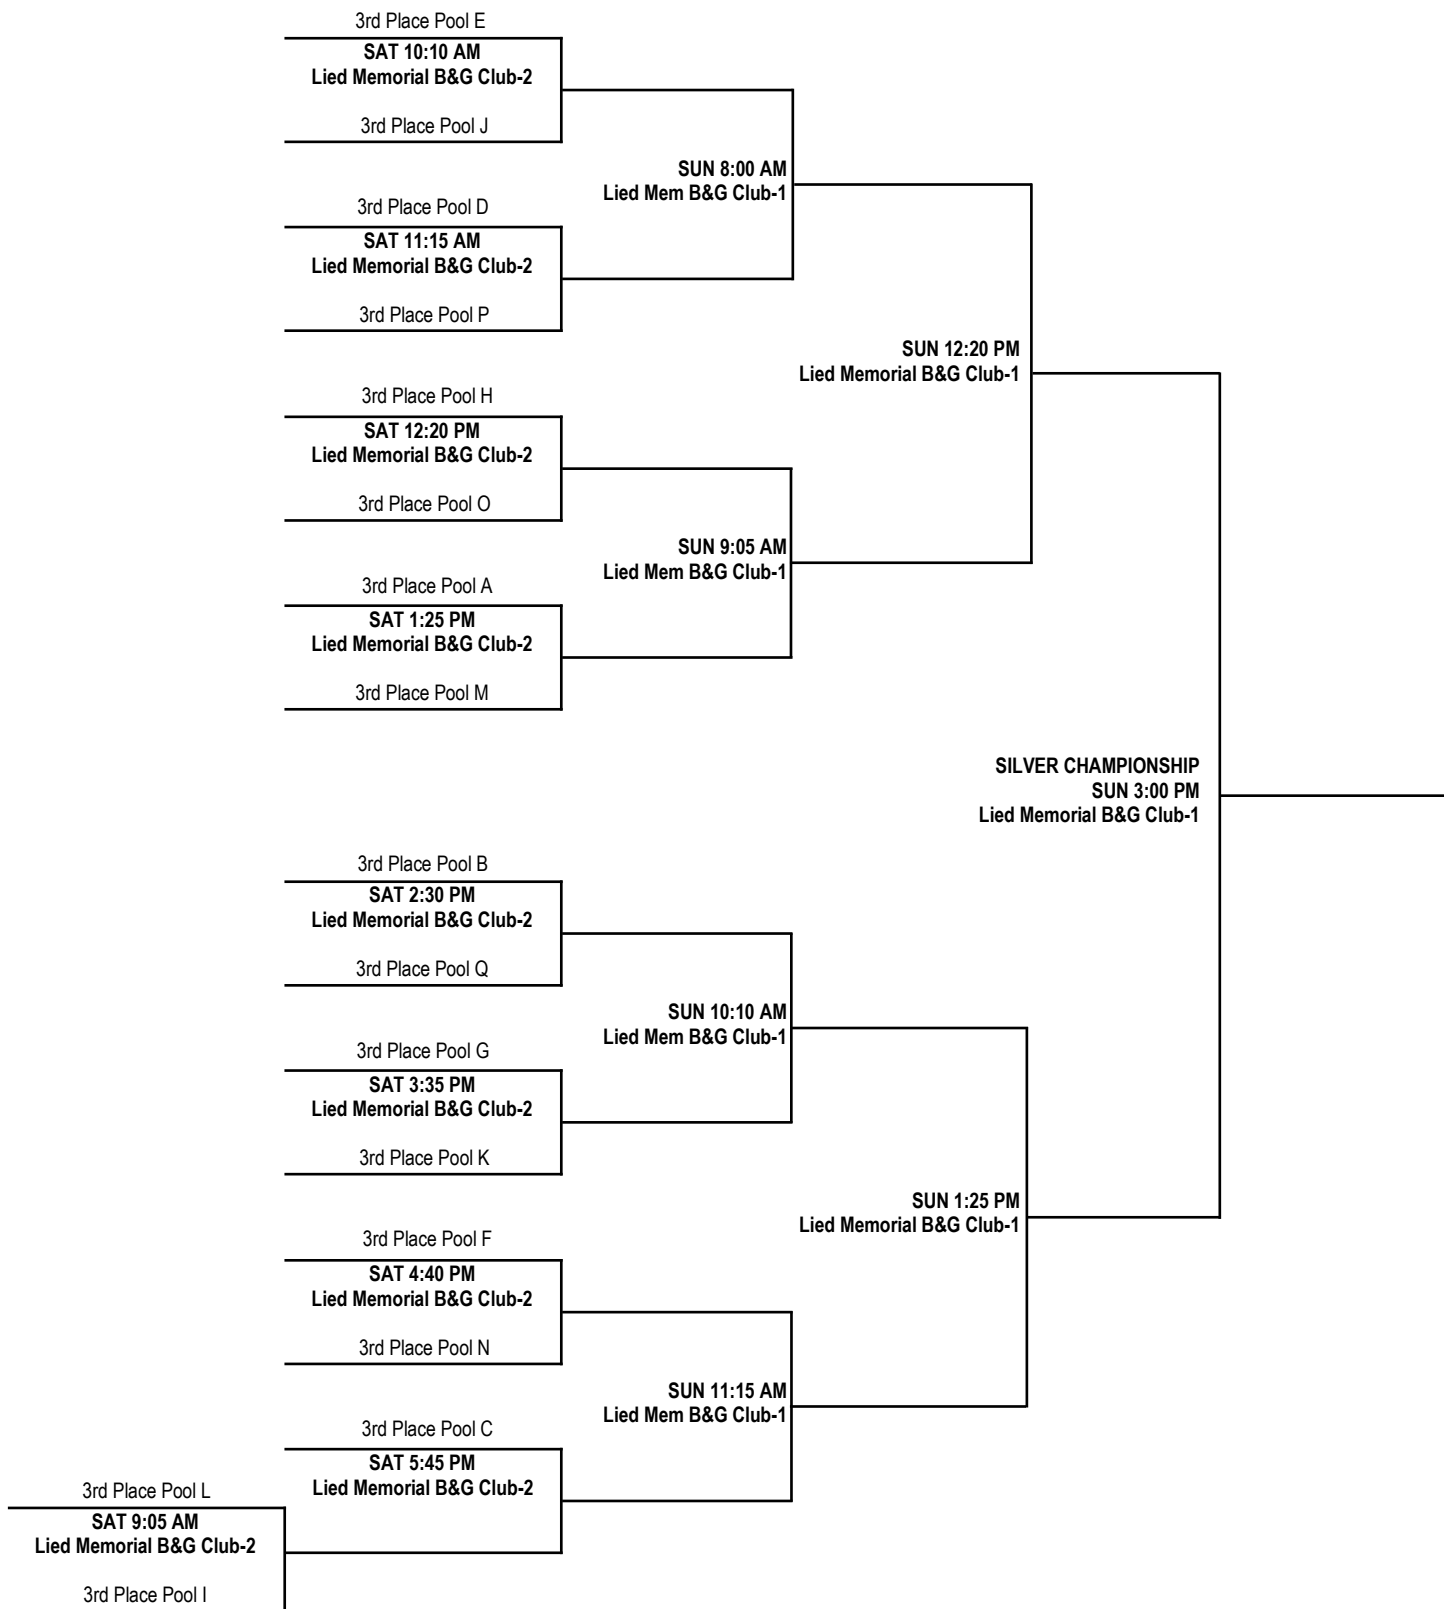

LAS VEGAS CLASSIC 2014 / 13U BOYS DIVISION

PLATINUM CHAMPIONSHIP BRACKET

LAS VEGAS CLASSIC 2014 / 13U BOYS DIVISION

GOLD CHAMPIONSHIP BRACKET

LAS VEGAS CLASSIC 2014 / 13U BOYS DIVISION

SILVER CHAMPIONSHIP BRACKET