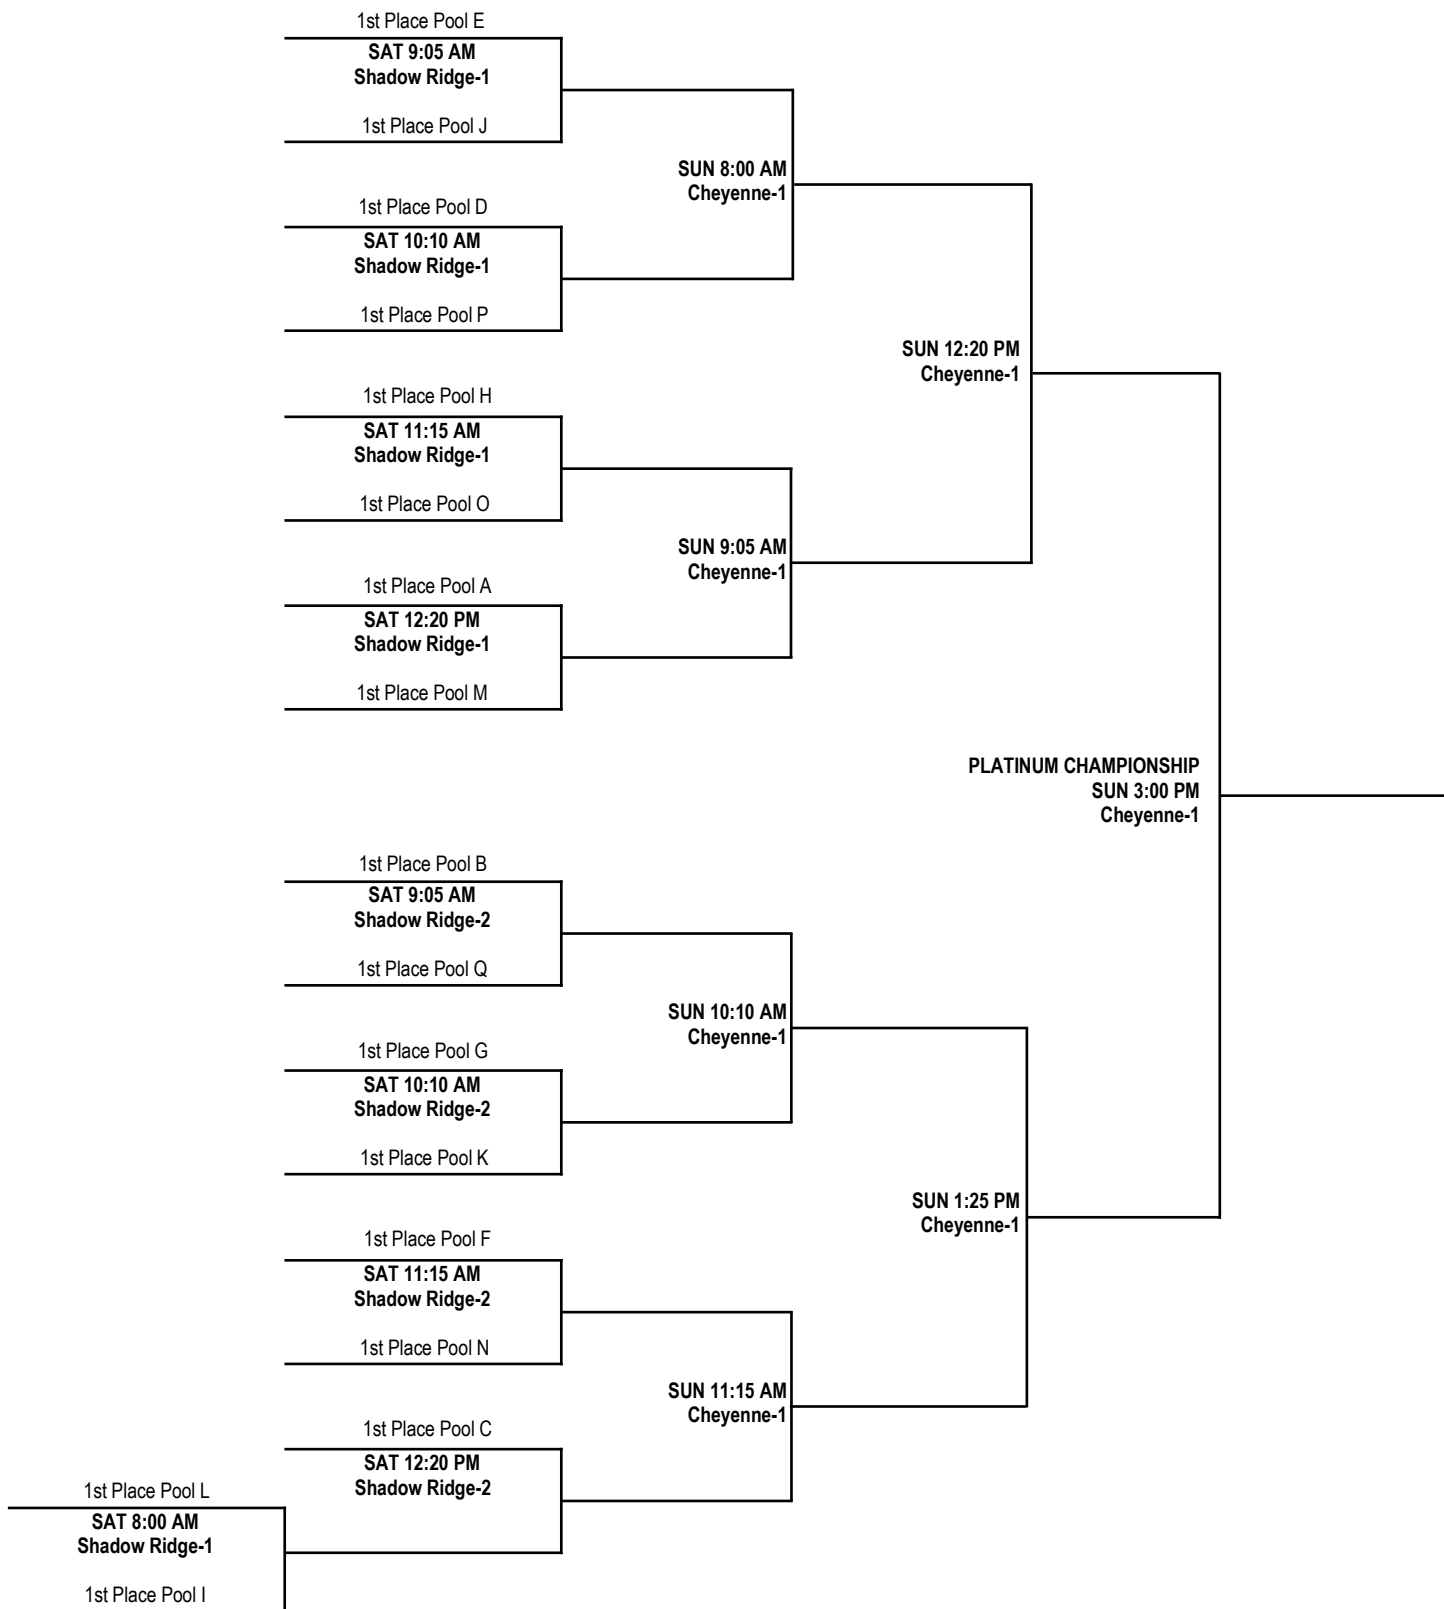

LAS VEGAS CLASSIC 2014 / 13U BOYS DIVISION

PLATINUM CHAMPIONSHIP BRACKET