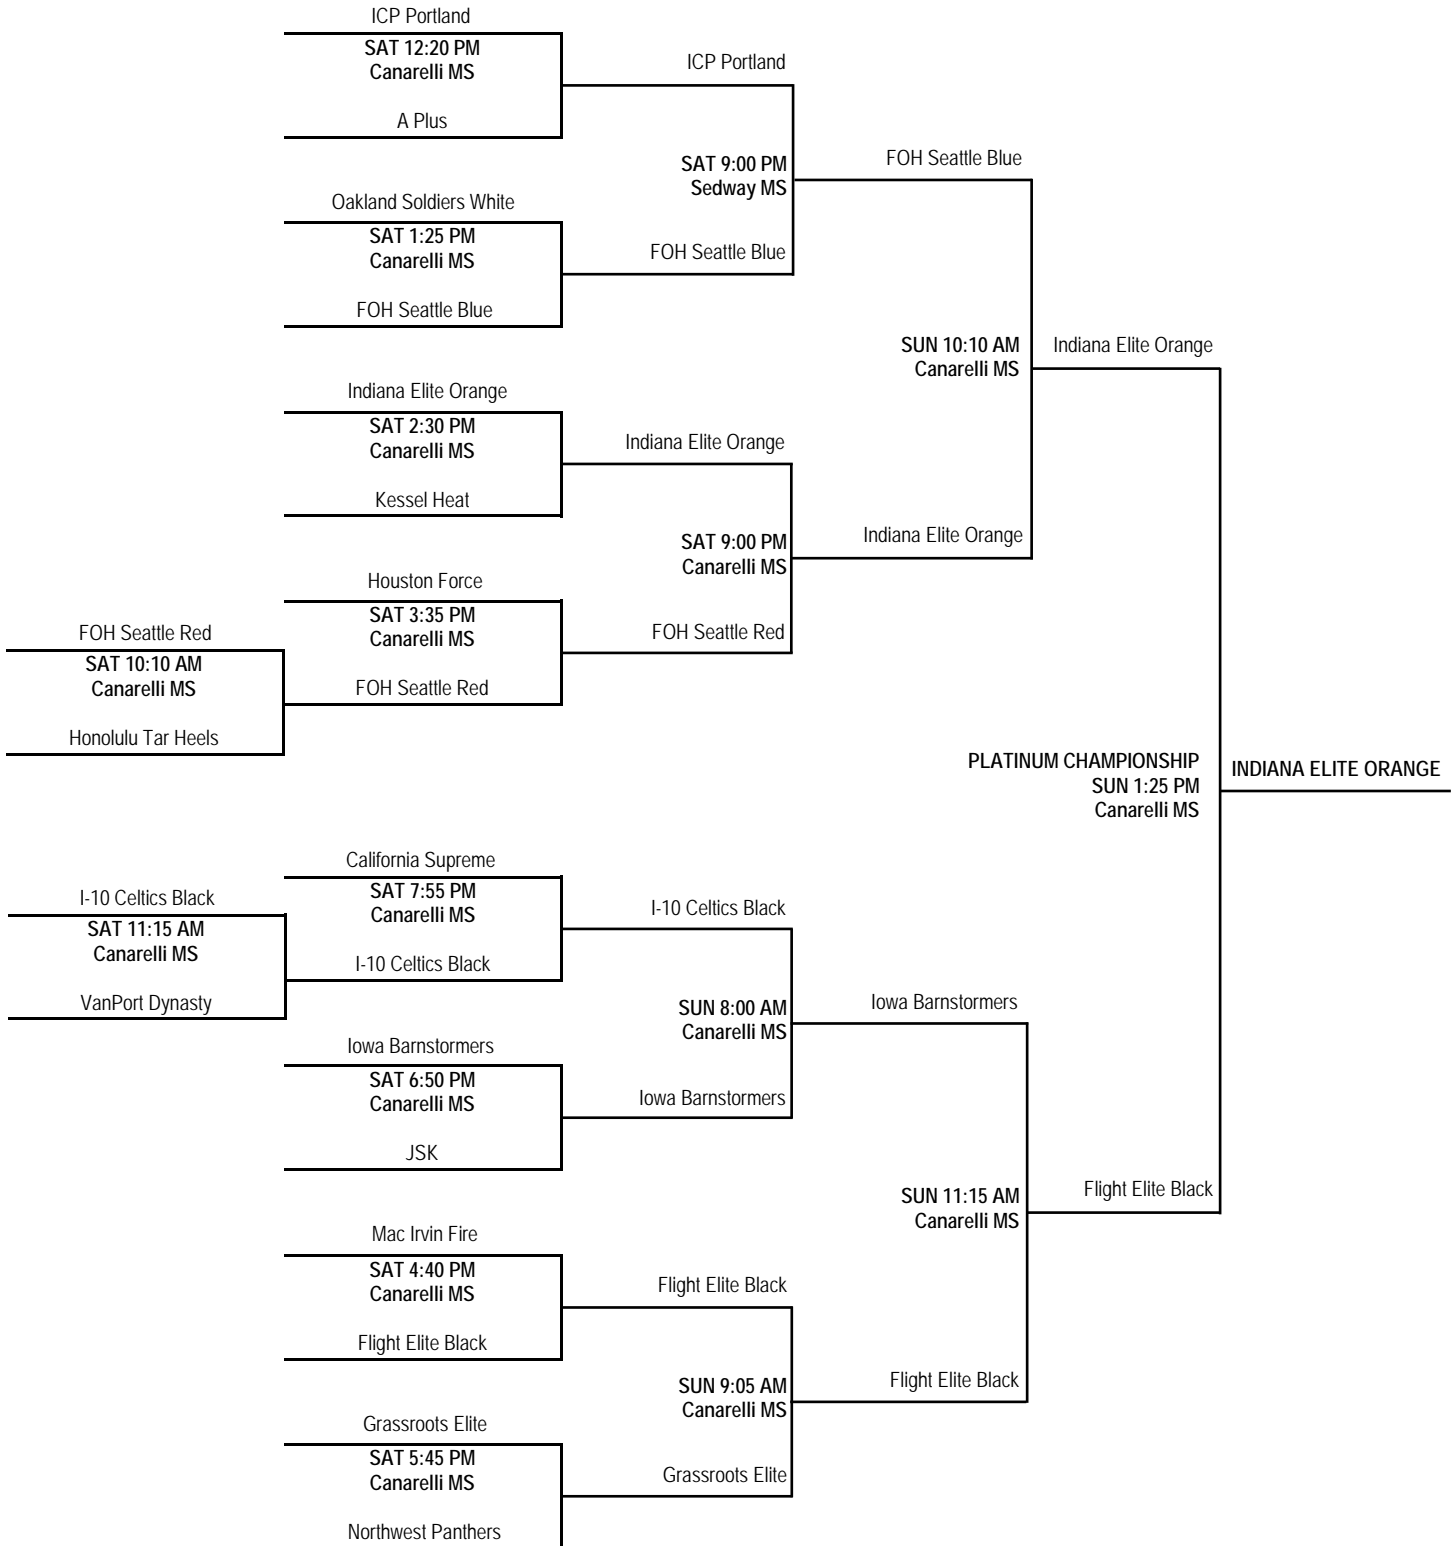

LAS VEGAS CLASSIC 2013 / 13U BOYS DIVISION

PLATINUM CHAMPIONSHIP BRACKET