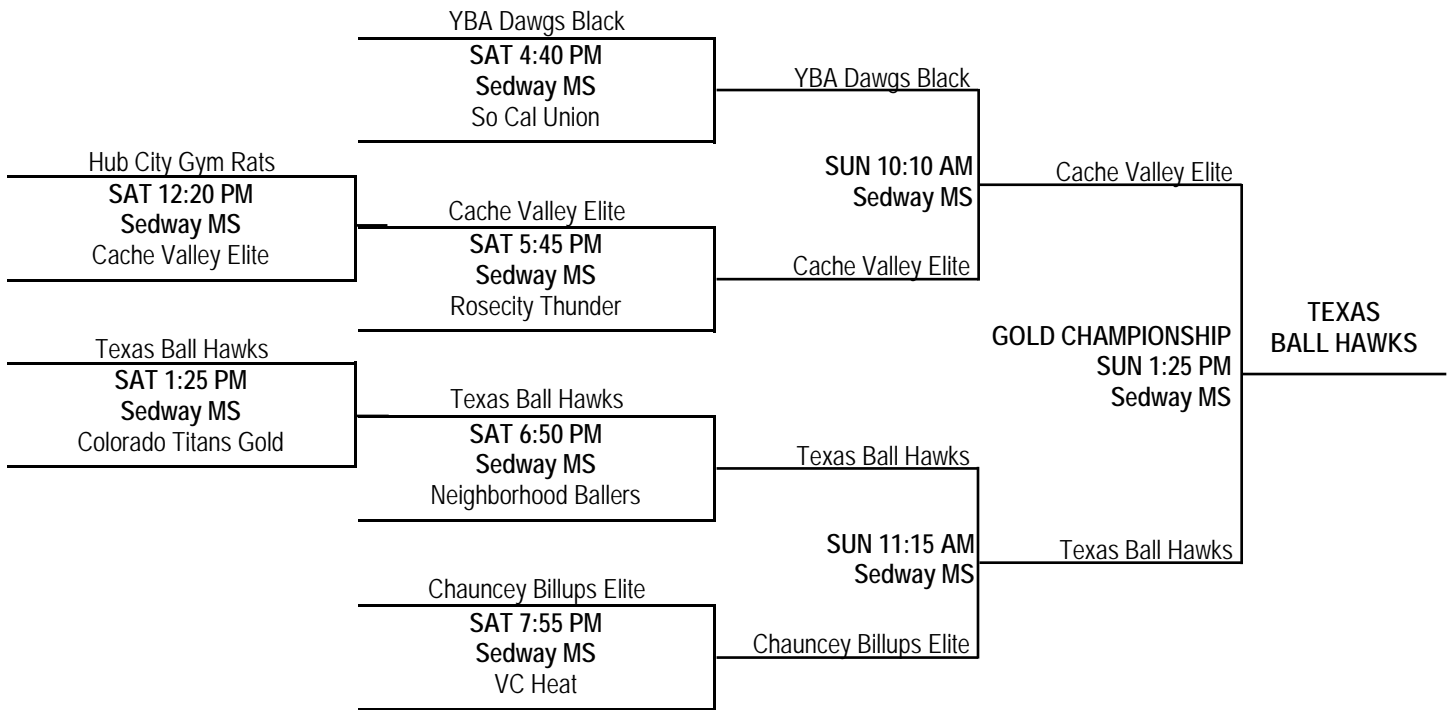

LAS VEGAS CLASSIC 2013 / 13U BOYS DIVISION

PLATINUM CHAMPIONSHIP BRACKET

LAS VEGAS CLASSIC 2013 / 13U BOYS DIVISION

GOLD CHAMPIONSHIP BRACKET

SILVER CHAMPIONSHIP BRACKET

LAS VEGAS CLASSIC 2013 / 13U BOYS DIVISION

BRONZE CHAMPIONSHIP BRACKET