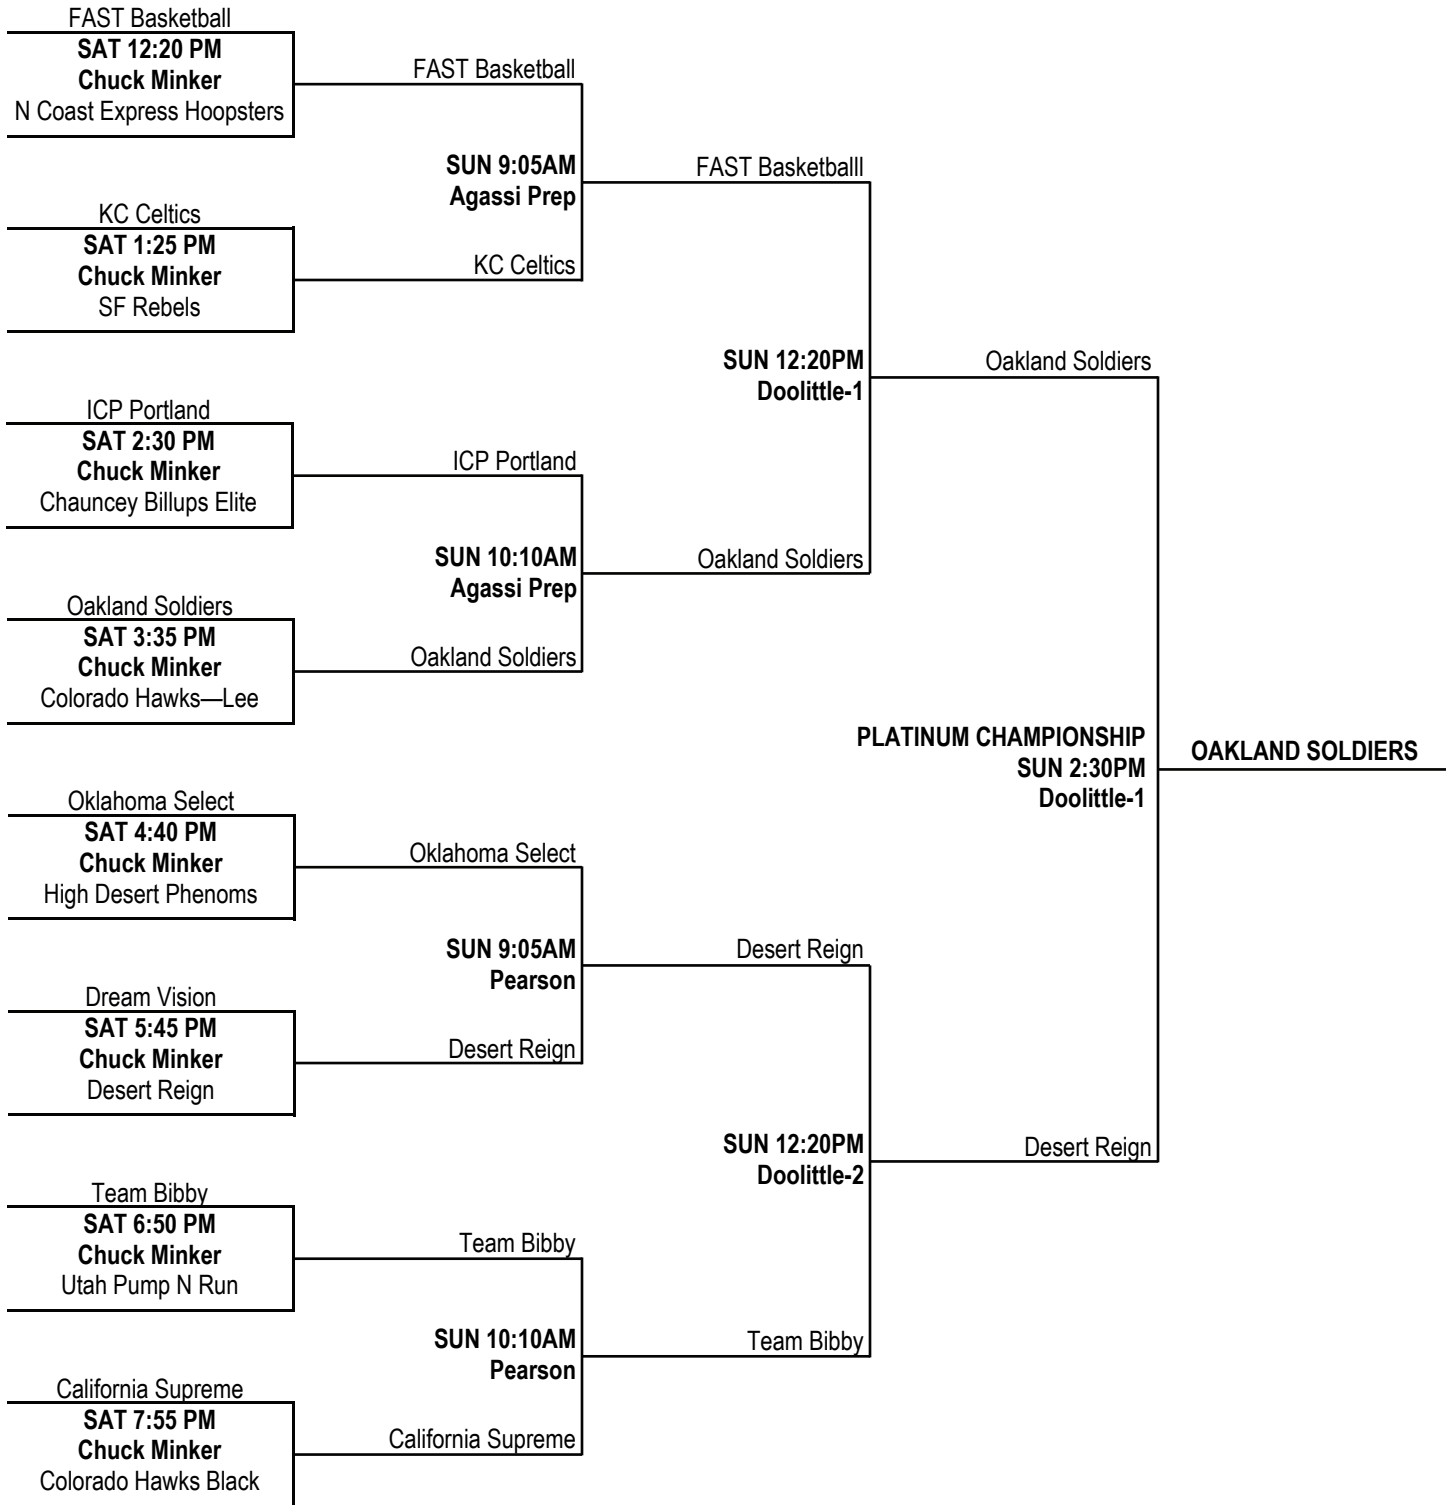

LAS VEGAS CLASSIC 2016 / 13U BOYS DIVISION

PLATINUM CHAMPIONSHIP BRACKET