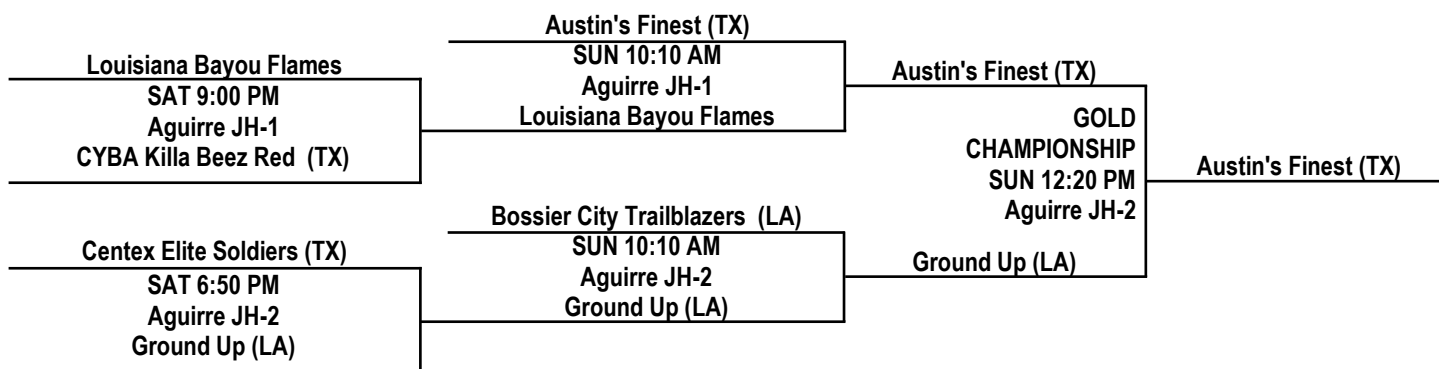

2015 KINGWOOD TOURNAMENT

13U BOYS DIVISION

POOL A

	TEAM	W	L	PLACE
A1	Illinois Explorers (IL)	3	0	1st
A2	Alabama Cobras	0	3	4th
A3	Houston Hoops (TX)	1	2	3rd
A4	Austin's Finest (TX)	2	1	2nd

POOL C

	TEAM	W	L	PLACE
C1	Gulf Coast Magic (TX)	2	0	1st
C2	Centex Elite Soldiers (TX)	1	1	2nd
C3	Valley Rebels (TX)	0	2	3rd

POOL E

	TEAM	W	L	PLACE
E1	San Antonio Dynasty (TX)	2	0	1st
E2	CYBA Killa Beez Red (TX)	1	1	2nd
E3	iRise Stars (TX)	0	2	3rd

POOL B

	TEAM	W	L	PLACE
B1	Houze Elite (TX)	2	0	1st
B2	Bossier City Trailblazers (LA)	1	1	2nd
B3	TNBA Barlow (TX)	0	2	3rd

SATURDAY, APRIL 25, 2015 ANTHONY AGUIRRE JH

TIME	COURT 1	COURT 2
8:00 AM	56 C1 v C3 21	52 F3 v F1 47
9:05 AM	39 A4 v A1 45	29 B3 v B2 48
10:10 AM	17 E3 v E2 53	28 C3 v C2 60
11:15 AM	—	66 D3 v D2 16
12:20 PM	43 A3 v A2 34	35 F1 v F2 80
1:25 PM	—	31 B2 v B1 46
2:30 PM	39 A3 v A4 53	72 C2 v C1 74
3:35 PM	—	57 A1 v A2 28
4:40 PM	25 D2 v D1 54	46 F2 v F3 52
5:45 PM	22 A2 v A4 54	46 E2 v E1 57

2015 KINGWOOD TOURNAMENT

13U BOYS DIVISION / CHAMPIONSHIP BRACKETS

Home Team listed on top and wears light colors.

PLATINUM BRACKET

GOLD BRACKET

SILVER BRACKET