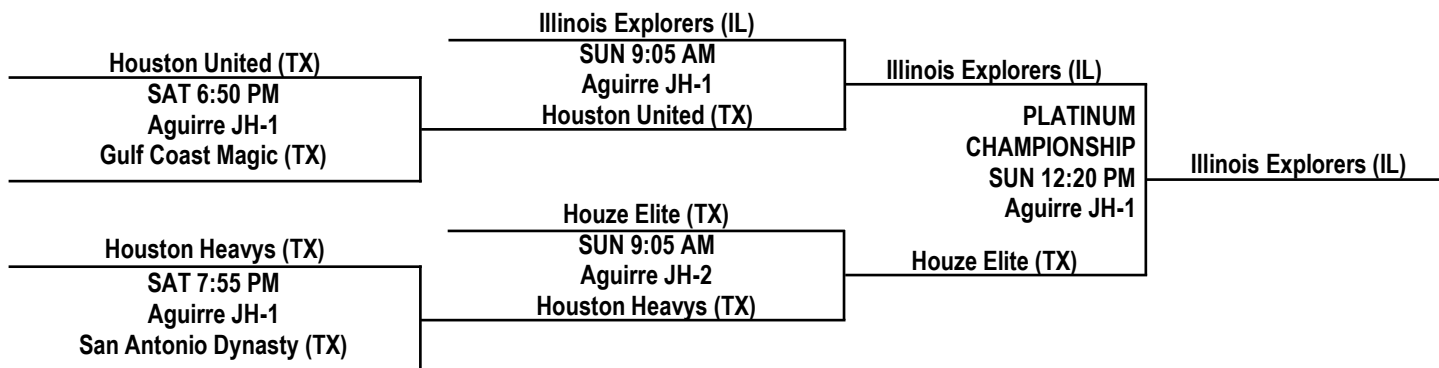

2015 KINGWOOD TOURNAMENT

13U BOYS DIVISION

POOL A

	TEAM	W	L	PLACE
A1	Illinois Explorers (IL)	3	0	1st
A2	Alabama Cobras	0	3	4th
A3	Houston Hoops (TX)	1	2	3rd
A4	Austin's Finest (TX)	2	1	2nd

POOL C

	TEAM	W	L	PLACE
C1	Gulf Coast Magic (TX)	2	0	1st
C2	Centex Elite Soldiers (TX)	1	1	2nd
C3	Valley Rebels (TX)	0	2	3rd

POOL E

	TEAM	W	L	PLACE
E1	San Antonio Dynasty (TX)	2	0	1st
E2	CYBA Killa Beez Red (TX)	1	1	2nd
E3	iRise Stars (TX)	0	2	3rd

POOL B

	TEAM	W	L	PLACE
B1	Houze Elite (TX)	2	0	1st
B2	Bossier City Trailblazers (LA)	1	1	2nd
B3	TNBA Barlow (TX)	0	2	3rd

SATURDAY, APRIL 25, 2015 ANTHONY AGUIRRE JH

TIME	COURT 1	COURT 2
8:00 AM	56 C1 v C3 21	52 F3 v F1 47
9:05 AM	39 A4 v A1 45	29 B3 v B2 48
10:10 AM	17 E3 v E2 53	28 C3 v C2 60
11:15 AM	—	66 D3 v D2 16
12:20 PM	43 A3 v A2 34	35 F1 v F2 80
1:25 PM	—	31 B2 v B1 46
2:30 PM	39 A3 v A4 53	72 C2 v C1 74
3:35 PM	—	57 A1 v A2 28
4:40 PM	25 D2 v D1 54	46 F2 v F3 52
5:45 PM	22 A2 v A4 54	46 E2 v E1 57

2015 KINGWOOD TOURNAMENT

13U BOYS DIVISION / CHAMPIONSHIP BRACKETS

Home Team listed on top and wears light colors.

PLATINUM BRACKET

GOLD BRACKET

SILVER BRACKET