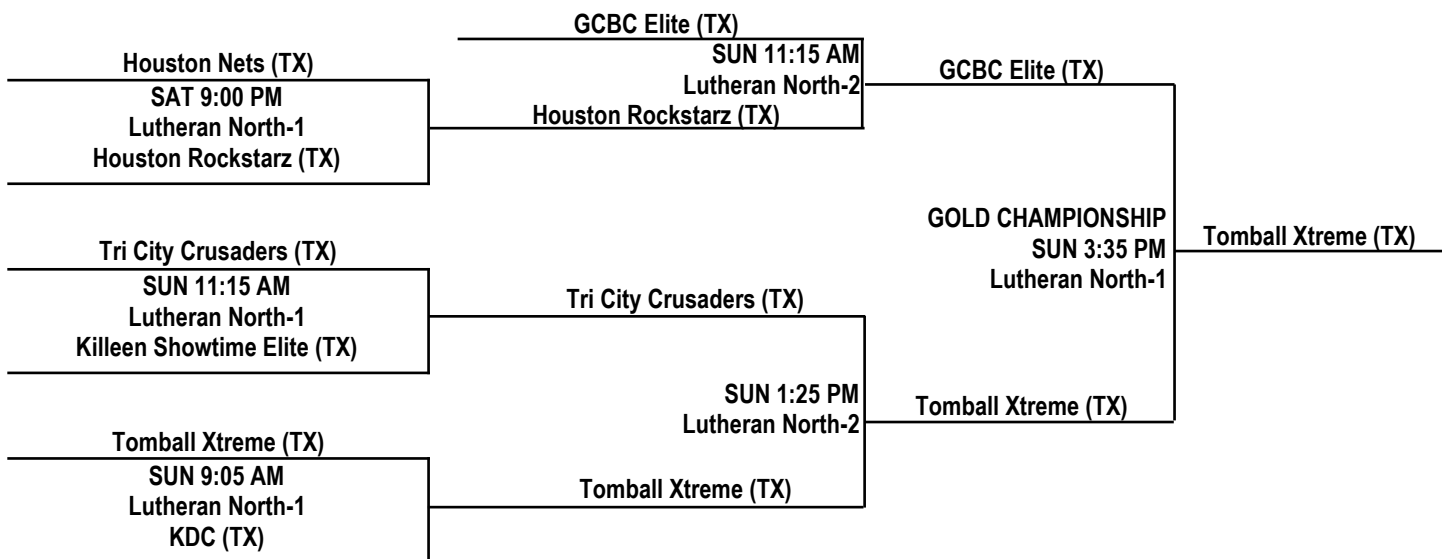

2014 KINGWOOD TOURNAMENT

13U BOYS DIVISION POOLS

POOL A

	TEAM	W	L	PLACE
A1	Team Impact (OK)	2		1st
A2	Tri City Crusaders (TX)	1	1	2nd
A3	Nemesis Athletics (TX)		2	3rd

POOL B

	TEAM	W	L	PLACE
B1	Texas PRO	2		1st
B2	Renegade Outlawz (TX)		2	3rd
B3	GCBC Elite (TX)	1	1	2nd

POOL E

	TEAM	W	L	PLACE
E1	Houston Hoops DGIB (TX)	2		1st
E2	A Game Athletes (TX)		2	3rd
E3	Tomball Xtreme (TX)	1	1	2nd

POOL F

	TEAM	W	L	PLACE
F1	Killeen Showtime Elite (TX)	1	1	2nd
F2	D & S Elite (TX)	2		1st
F3	Houston Hawks Red (TX)		2	3rd

FRIDAY, APRIL 25, 2014 ALICE JOHNSON JH

TIME	COURT 1
6:25 PM	48 G1 vs. G3 19

SATURDAY, APRIL 26, 2014 LUTHERAN NORTH HS

TIME	COURT 1	COURT 2
9:05 AM	36 A3 vs. A2 55	44 D2 vs. D3 24
10:10 AM	20 C2 vs. C3 60	52 B1 vs. B2 48
11:15 AM	57 D3 vs. D1 56	13 E2 vs. E3 76
12:20 PM	60 A1 vs. A3 29	70 F2 vs. F3 42
1:25 PM	54 C3 vs. C1 49	36 B2 vs. B3 61
2:30 PM	40 D1 vs. D2 43	58 E3 vs. E1 69
3:35 PM	26 A2 vs. A1 73	35 F3 vs. F1 37
4:40 PM	43 B3 vs. B1 53	66 G3 vs. G2 49
5:45 PM	101 E1 vs. E2 20	41 F1 vs. F2 54
6:50 PM	—	25 G2 vs. G1 57

2014 KINGWOOD TOURNAMENT

13U BOYS DIVISION / PLATINUM BRACKET

13U BOYS DIVISION / GOLD BRACKET

2014 KINGWOOD TOURNAMENT

13U BOYS DIVISION / SILVER BRACKET