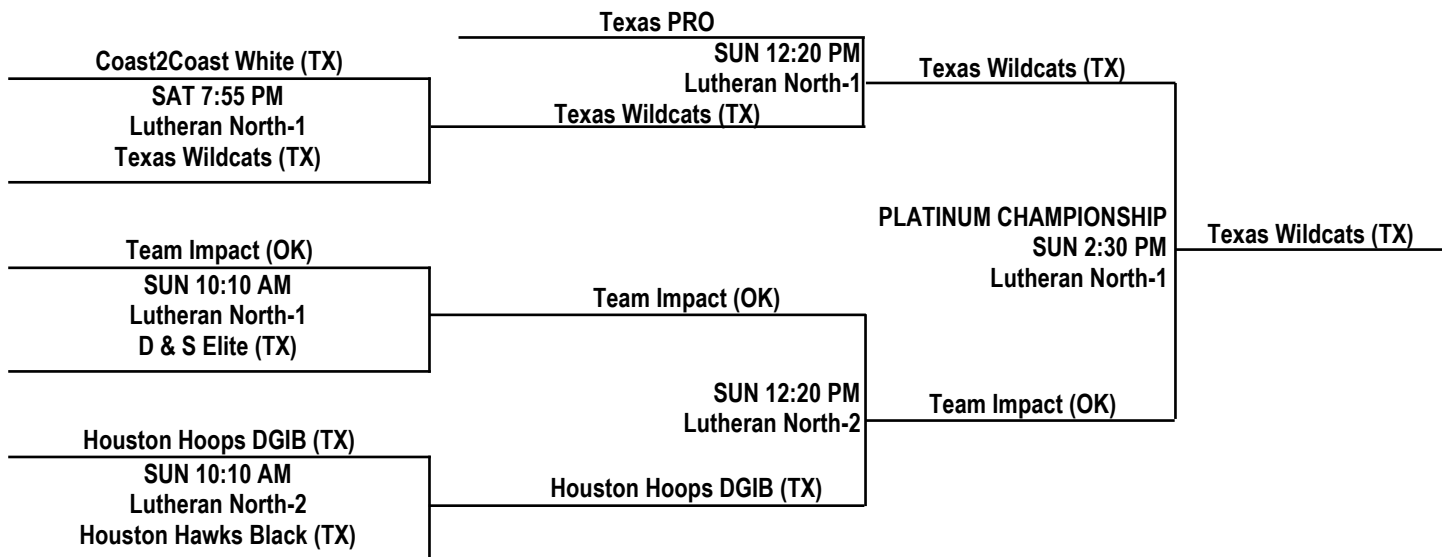

POOL E

	TEAM	W	L	PLACE
E1	Houston Hoops DGIB (TX)	2		1st
E2	A Game Athletes (TX)		2	3rd
E3	Tomball Xtreme (TX)	1	1	2nd

POOL F

	TEAM	W	L	PLACE
F1	Killeen Showtime Elite (TX)	1	1	2nd
F2	D & S Elite (TX)	2		1st
F3	Houston Hawks Red (TX)		2	3rd

FRIDAY, APRIL 25, 2014 ALICE JOHNSON JH

TIME	COURT 1
6:25 PM	48 G1 vs. G3 19

SATURDAY, APRIL 26, 2014 LUTHERAN NORTH HS

TIME	COURT 1	COURT 2
9:05 AM	36 A3 vs. A2 55	44 D2 vs. D3 24
10:10 AM	20 C2 vs. C3 60	52 B1 vs. B2 48
11:15 AM	57 D3 vs. D1 56	13 E2 vs. E3 76
12:20 PM	60 A1 vs. A3 29	70 F2 vs. F3 42
1:25 PM	54 C3 vs. C1 49	36 B2 vs. B3 61
2:30 PM	40 D1 vs. D2 43	58 E3 vs. E1 69
3:35 PM	26 A2 vs. A1 73	35 F3 vs. F1 37
4:40 PM	43 B3 vs. B1 53	66 G3 vs. G2 49
5:45 PM	101 E1 vs. E2 20	41 F1 vs. F2 54
6:50 PM	—	25 G2 vs. G1 57

2014 KINGWOOD TOURNAMENT

13U BOYS DIVISION / PLATINUM BRACKET

13U BOYS DIVISION / GOLD BRACKET

2014 KINGWOOD TOURNAMENT

13U BOYS DIVISION / SILVER BRACKET