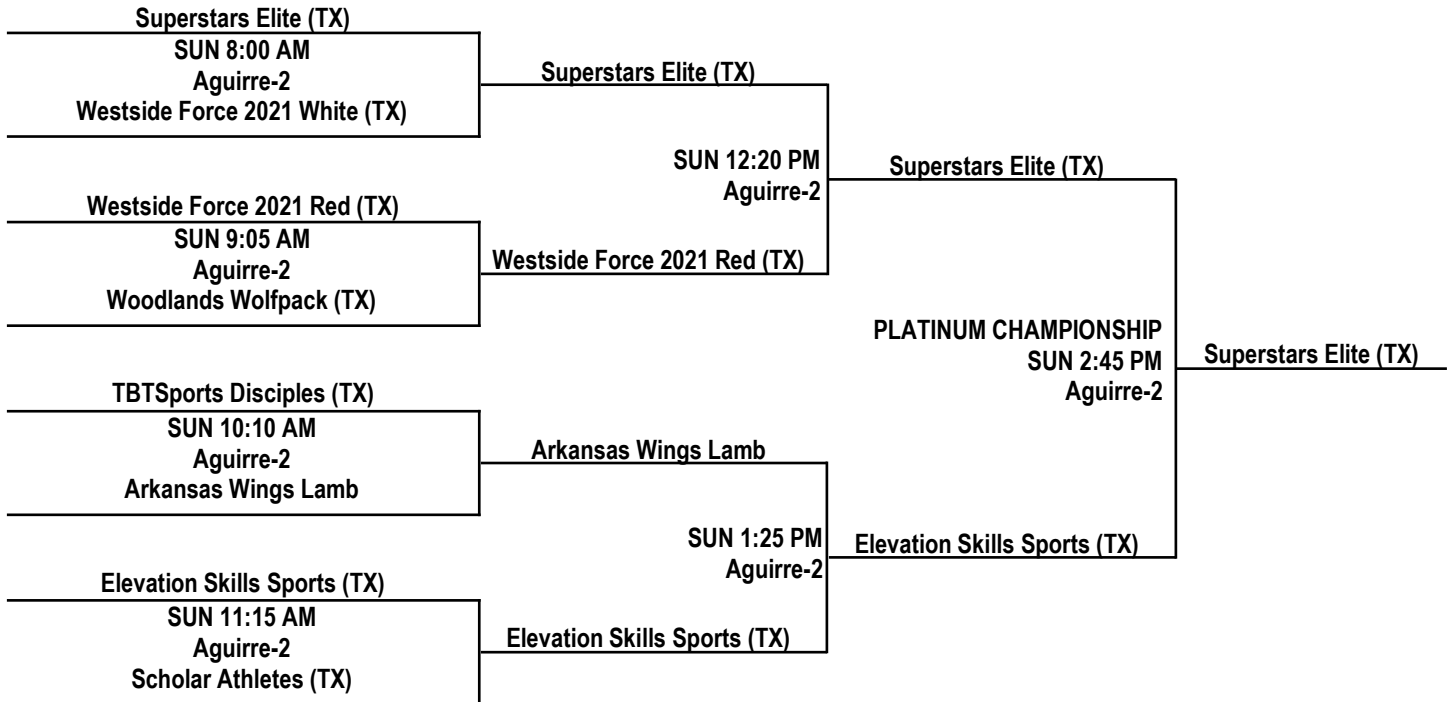

POOL C				
	TEAM	W	L	PLACE
C1	A Game Athletes Black (TX)		2	4th -29
C2	Westside Force 2021 White (TX)	2		2nd +22
C3	Renegade Outlawz (TX)		2	3rd -22
C4	TBTSports Disciples (TX)	2		1st +29

POOL D				
	TEAM	W	L	PLACE
D1	CUTtheNETS (TX)	1	1	3rd
D2	Superstars Elite (TX)	2		1st
D3	Houston Fast Breakers (TX)		2	4th
D4	Elevation Skills Sports (TX)	1	1	2nd

Gym Locations

Alice Johnson Jr. High: 15500 Proctor, Channelview, TX 77530

Anthony Aguirre Jr High: 15726 Wallisville Rd, Houston, TX 77049

Harvest Time Community Center: 17770 Imperial Valley Dr, Houston, TX 77060

Legends Sports Complex: 602 Pruitt, Spring, TX 77380

Home team is listed first and wears light colors

FRIDAY, APRIL 15, 2016 HARVEST TIME		
TIME	COURT 1	COURT 2
6:15 PM	61 A1 v A3 53	65 D1 v D3 22

SATURDAY, APRIL 16, 2016 LEGENDS SPORTS COMPLEX		
TIME	COURT 2	COURT 3
9:05 AM	—	42 C3 v C4 58
10:10 AM	—	48 D2 v D4 39
11:15 AM	—	62 B1 v B3 19
12:20 PM	—	28 C1 v C2 48
1:25 PM	—	52 A3 v A2 45
2:30 PM	—	36 B3 v B2 59
3:35 PM	—	65 D4 v D1 47
4:40 PM	—	39 D3 v D2 59
5:45 PM	—	50 B2 v B1 40
6:50 PM	—	39 C2 v C3 32
7:55 PM	67 A2 v A1 68	47 C4 v C1 33

2016 H-TOWN CLASSIC

13U BOYS DIVISION / PLATINUM BRACKET

Home Team listed on top and wears light colors.

13U BOYS DIVISION / GOLD BRACKET