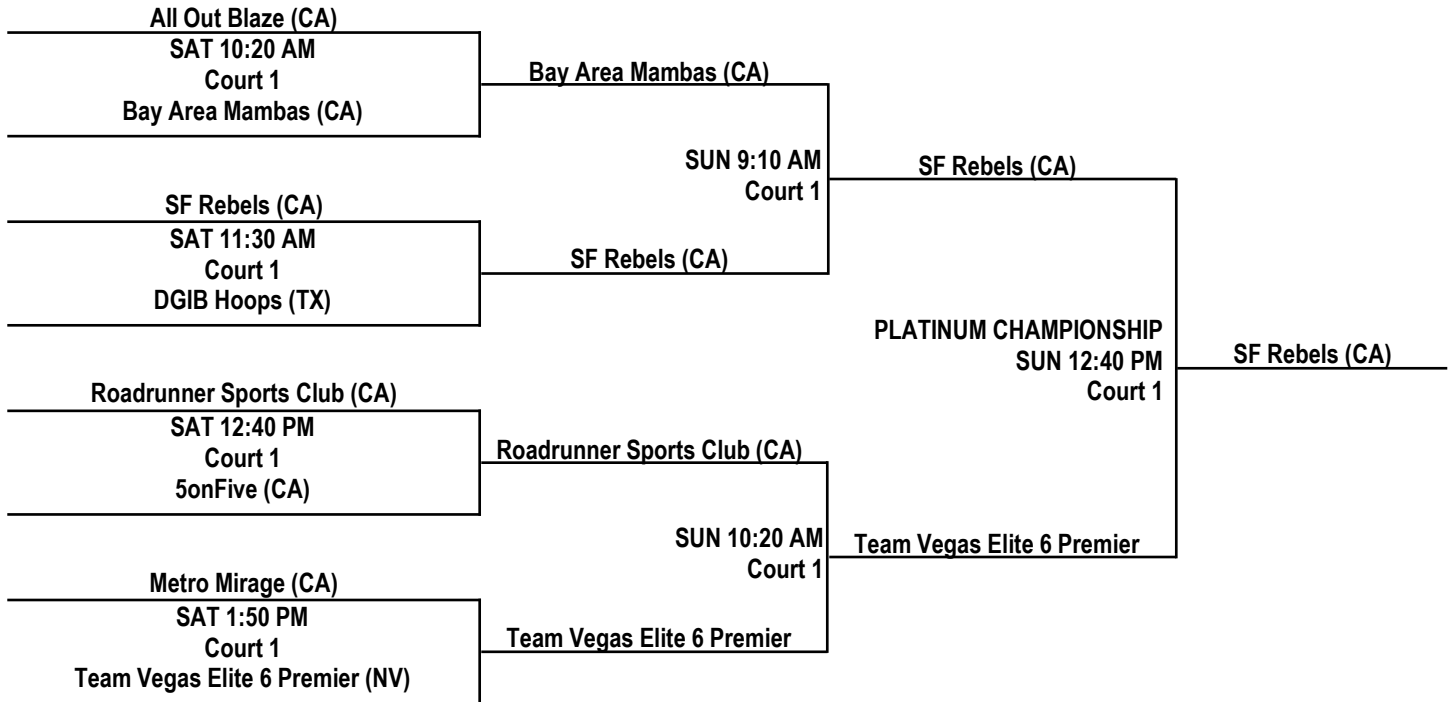

FRIDAY, JULY 18, 2014 UNLV REC CENTER

TIME	COURT 1	COURT 2
10:20 AM	27 D6 vs. D3 60	63 B2 vs. B4 31
11:30 AM	75 A1 vs. A4 8	—
12:40 PM	58 C3 vs. C4 51	—
1:50 PM	41 C1 vs. C2 39	—
3:00 PM	49 D5 vs. D2 17	—
4:10 PM	65 D4 vs. D6 22	41 B2 vs. B1 26
5:20 PM	43 D3 vs. D1 53	28 B4 vs. B3 62
6:30 PM	32 A4 vs. A3 70	15 A2 vs. A1 43

LAS VEGAS LIVE 2014 / 12U BOYS DIVISION

PLATINUM CHAMPIONSHIP BRACKET

**ALL PLATINUM GAMES
AT UNLV REC CENTER**

GOLD CHAMPIONSHIP BRACKET

**ALL GOLD GAMES AT
UNLV REC CENTER**