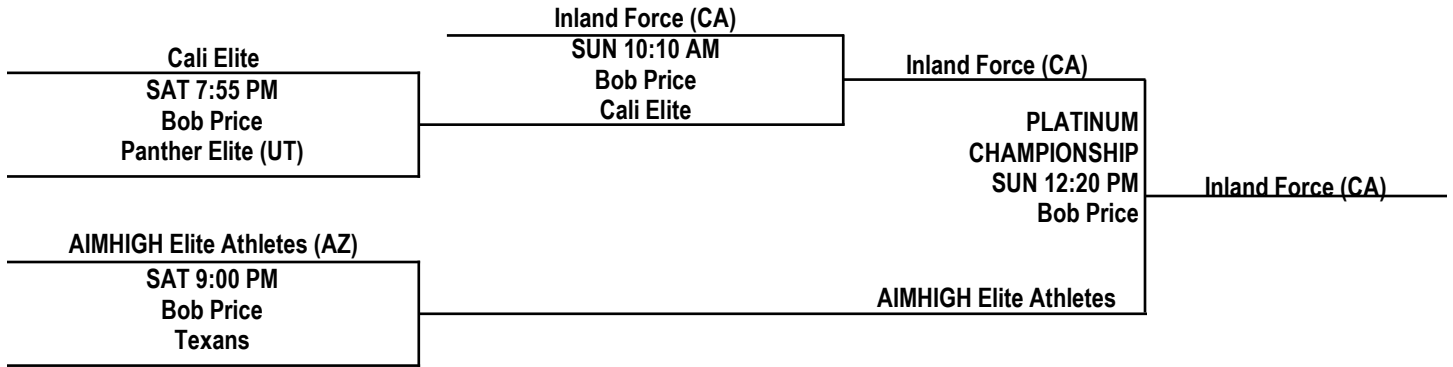

2015 LAS VEGAS GRAND OPENING

12U BOYS DIVISION / PLATINUM BRACKET