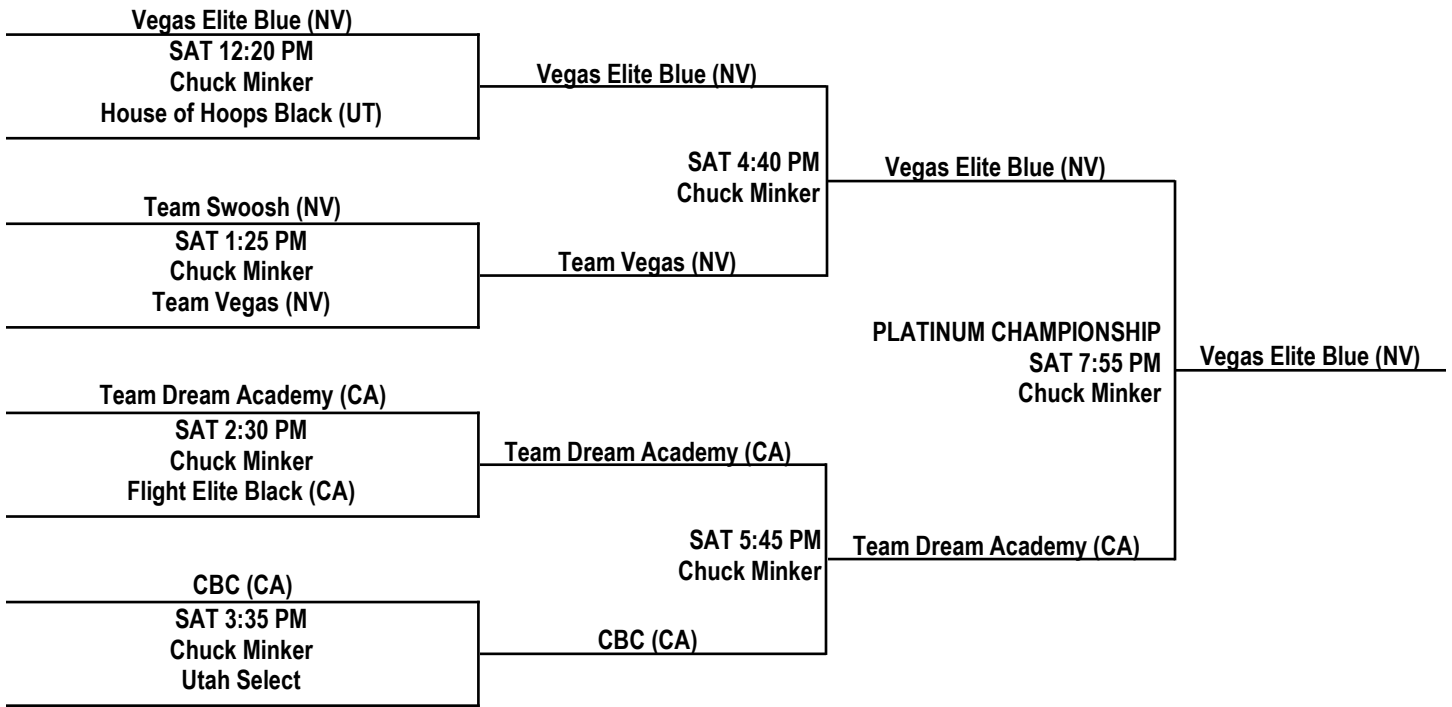

2015 LAS VEGAS EASTER SHOWDOWN

12U BOYS DIVISION / PLATINUM BRACKET