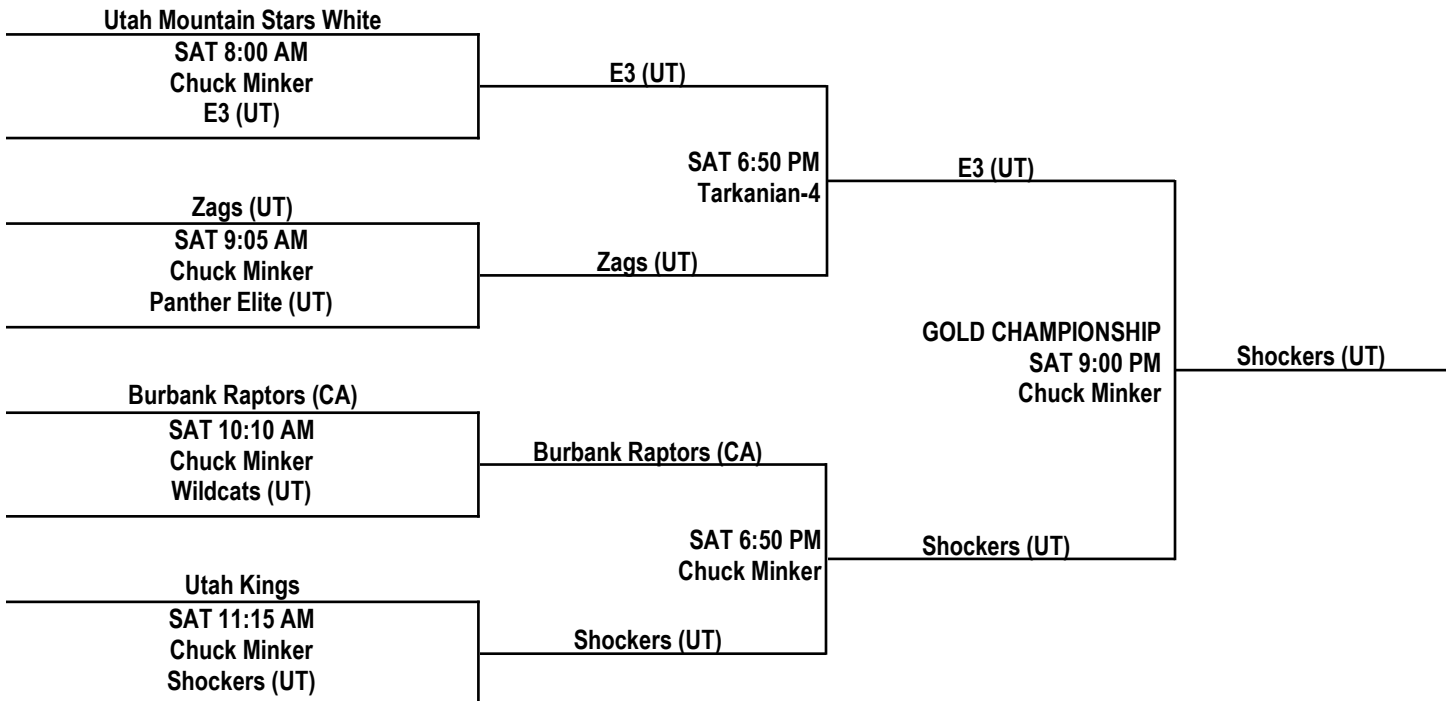

12U BOYS DIVISION / GOLD BRACKET