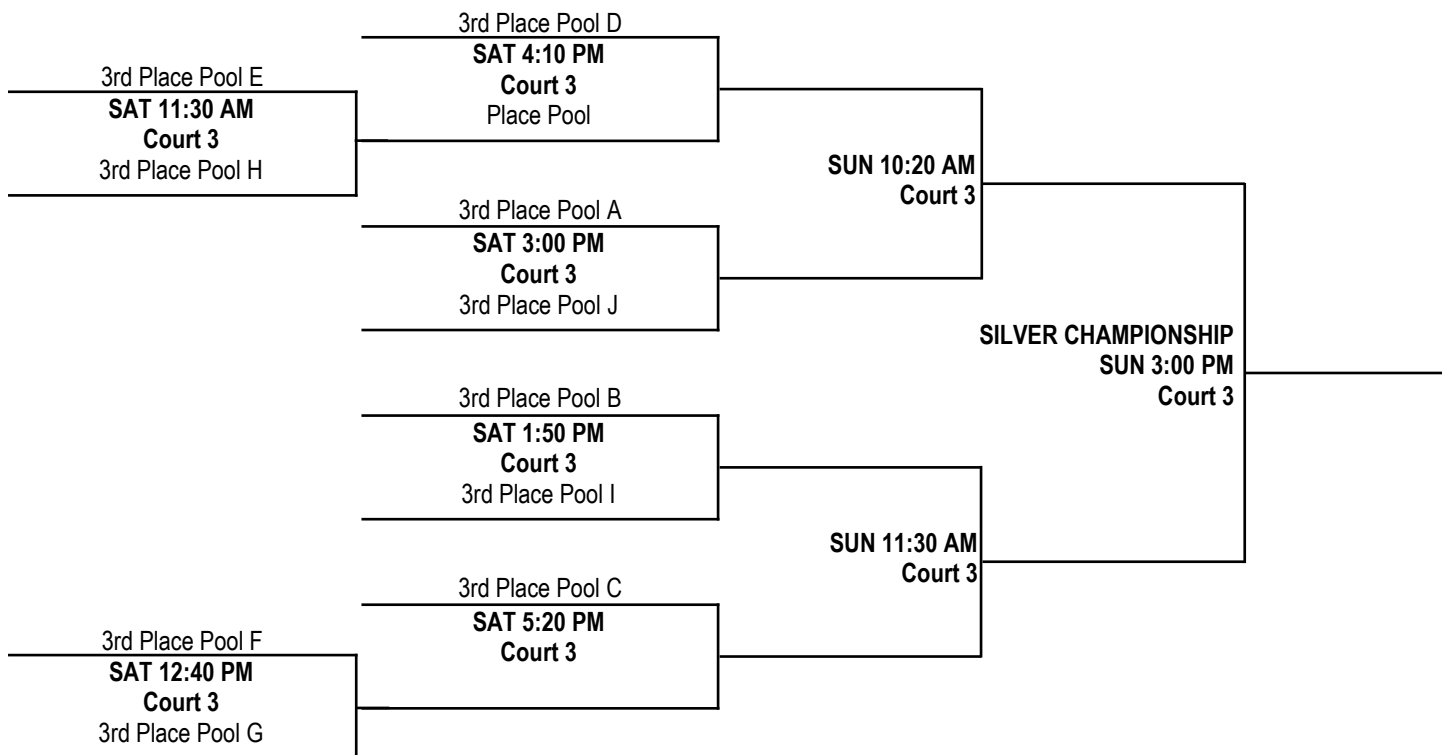

PLATINUM CHAMPIONSHIP BRACKET

ALL GAMES ON THIS PAGE AT UNLV REC CENTER

GOLD CHAMPIONSHIP BRACKET

LAS VEGAS CLASSIC 2014 / 12U BOYS DIVISION

SILVER CHAMPIONSHIP BRACKET

ALL GAMES ON THIS PAGE AT UNLV REC CENTER