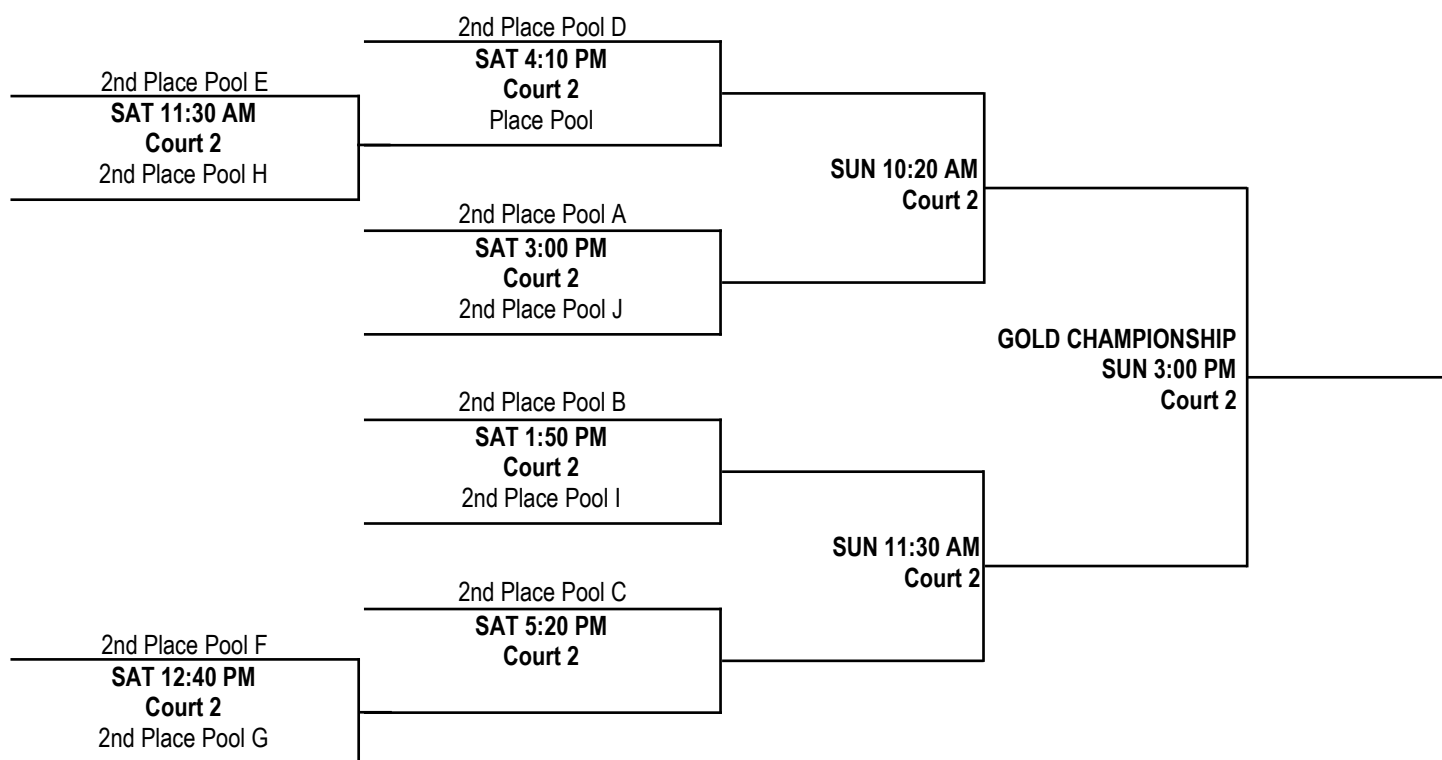

FRIDAY, JULY 25, 2014 UNLV REC CENTER				
<i>TIME</i>	<i>COURT 1</i>	<i>COURT 2</i>	<i>COURT 3</i>	<i>COURT 4</i>
10:20 AM	C4 vs. C1	F4 vs. F3	—	—
11:30 AM	D4 vs. D2	F1 vs. F2	—	—
12:40 PM	A3 vs. A1	D3 vs. D1	E3 vs. E1	G3 vs. G2
1:50 PM	A4 vs. A2	H1 vs. H3	J1 vs. J2	G1 vs. G4
3:00 PM	B1 vs. B4	H2 vs. H4	E4 vs. E2	J3 vs. J4
4:10 PM	B3 vs. B2	C4 vs. C2	—	I1 vs. I2
5:20 PM	—	—	—	I3 vs. I4
6:30 PM	A1 vs. A2	G2 vs. G1	F4 vs. F1	—
7:40 PM	A3 vs. A4	D1 vs. D2	D3 vs. D4	—

FRIDAY, JULY 25, 2014 LIED MEMORIAL BOYS & GIRLS CLUB		
<i>TIME</i>	<i>COURT 3</i>	<i>COURT 4</i>
6:50 PM	H3 vs. H4	—
7:55 PM	C3 vs. C4	—
9:00 PM	B2 vs. B4	E2 vs. E3

LAS VEGAS CLASSIC 2014 / 12U BOYS DIVISION

PLATINUM CHAMPIONSHIP BRACKET

ALL GAMES ON THIS PAGE AT UNLV REC CENTER

GOLD CHAMPIONSHIP BRACKET

LAS VEGAS CLASSIC 2014 / 12U BOYS DIVISION

SILVER CHAMPIONSHIP BRACKET

ALL GAMES ON THIS PAGE AT UNLV REC CENTER