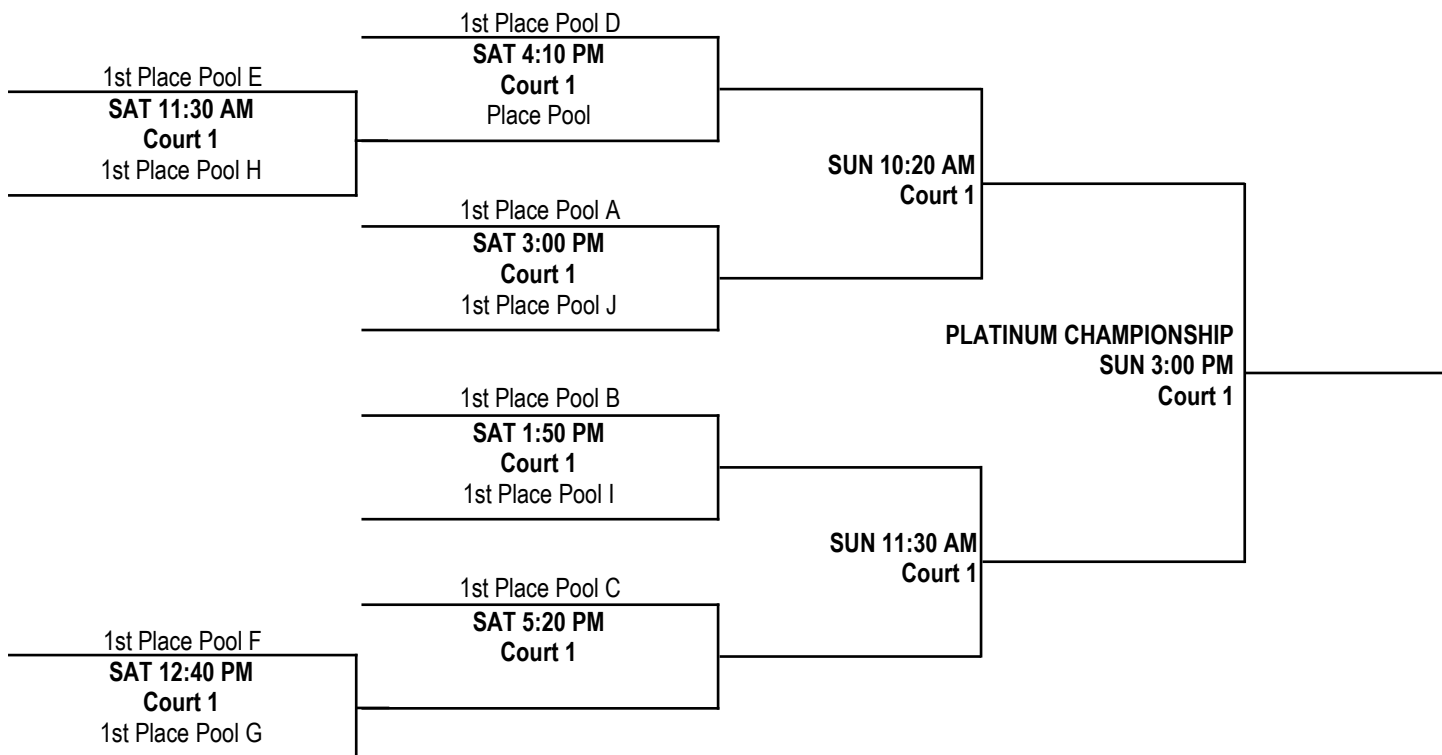

LAS VEGAS CLASSIC 2014 / 12U BOYS DIVISION

PLATINUM CHAMPIONSHIP BRACKET

ALL GAMES ON THIS PAGE AT UNLV REC CENTER