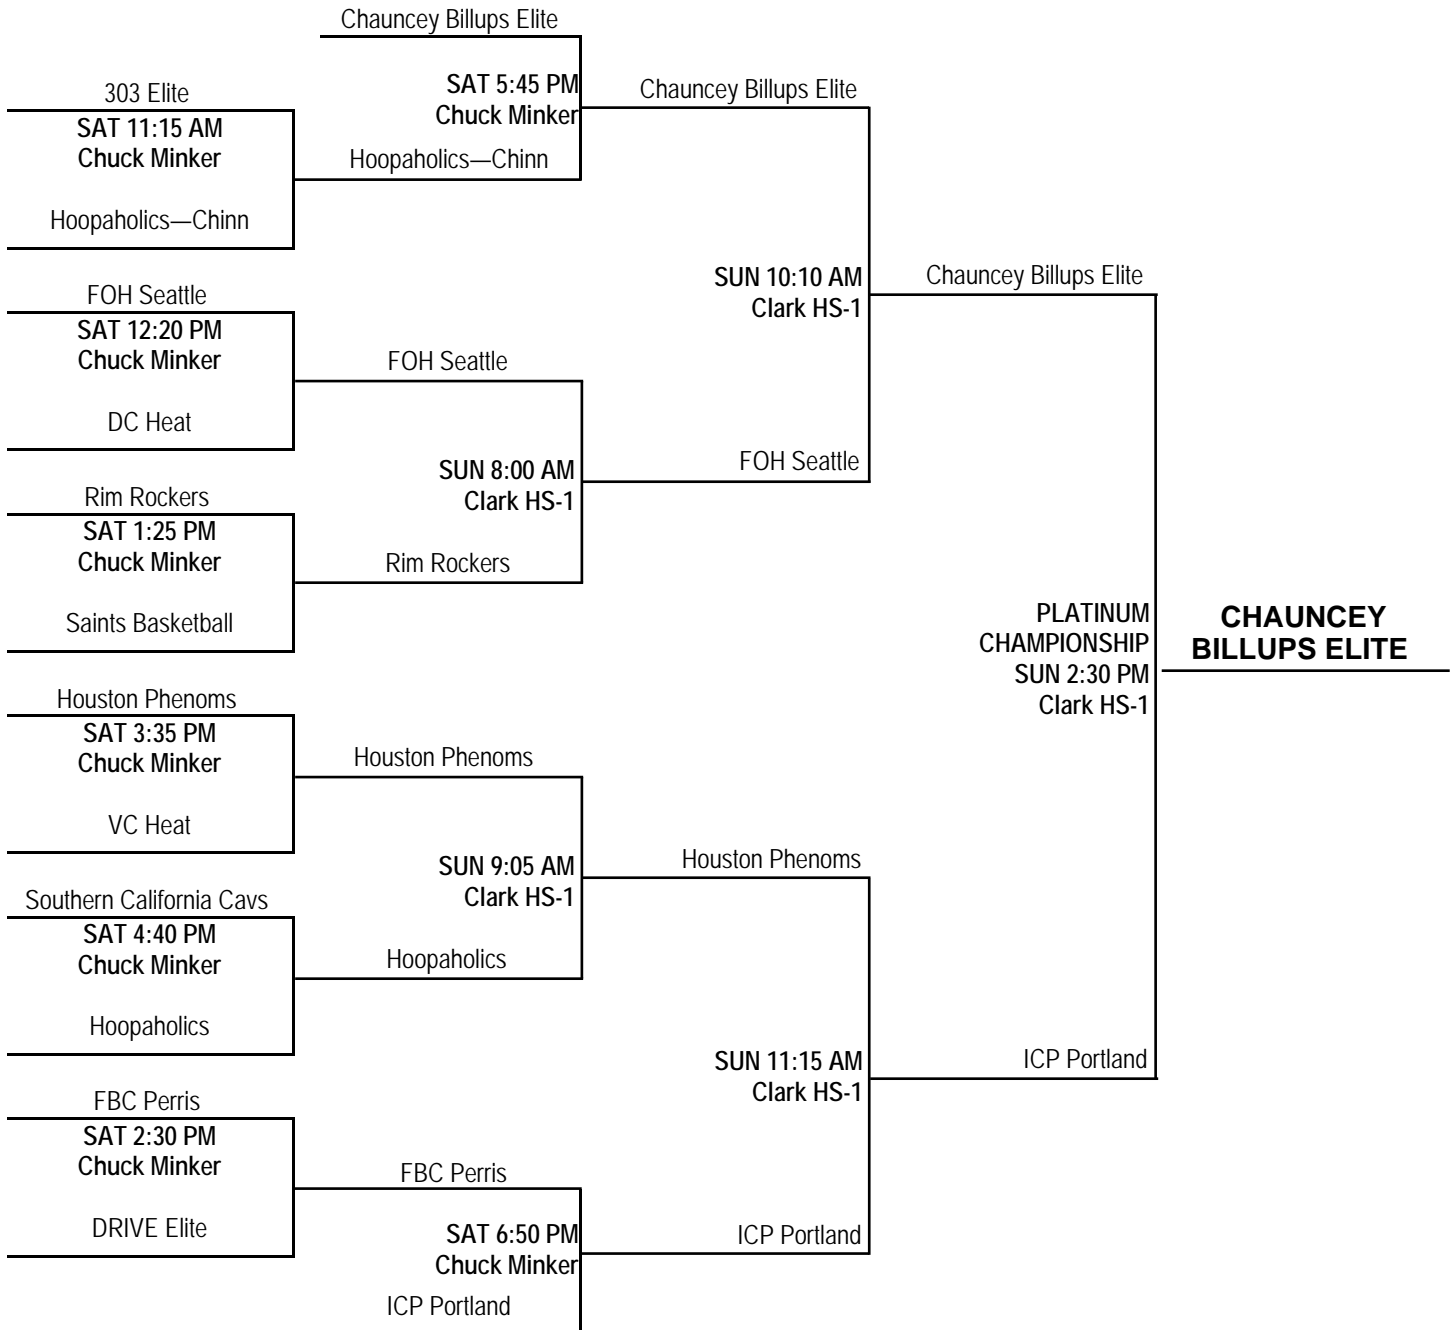

LAS VEGAS CLASSIC 2013 / 12U BOYS DIVISION

PLATINUM CHAMPIONSHIP BRACKET