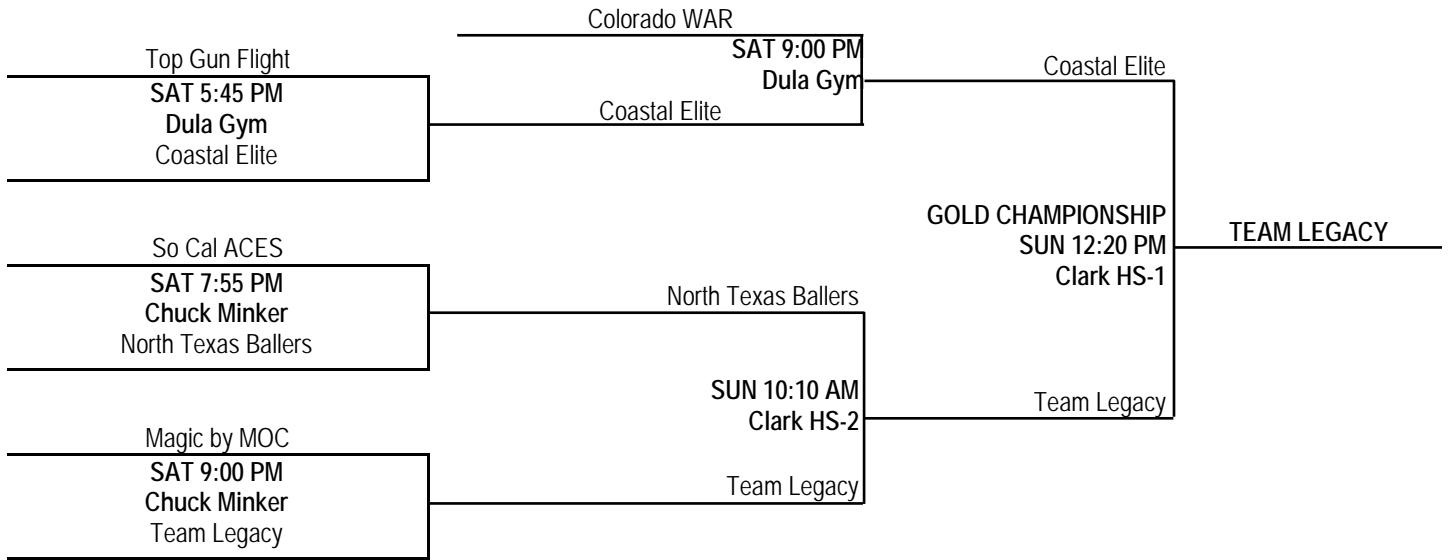

FRIDAY, JULY 26, 2013 BOB PRICE CC	
<i>TIME</i>	<i>TEAMS</i>
9:00 PM	G1 vs. G3 (47-16)

LAS VEGAS CLASSIC 2013 / 12U BOYS DIVISION

PLATINUM CHAMPIONSHIP BRACKET

LAS VEGAS CLASSIC 2013 / 12U BOYS DIVISION

GOLD CHAMPIONSHIP BRACKET

SILVER CHAMPIONSHIP BRACKET