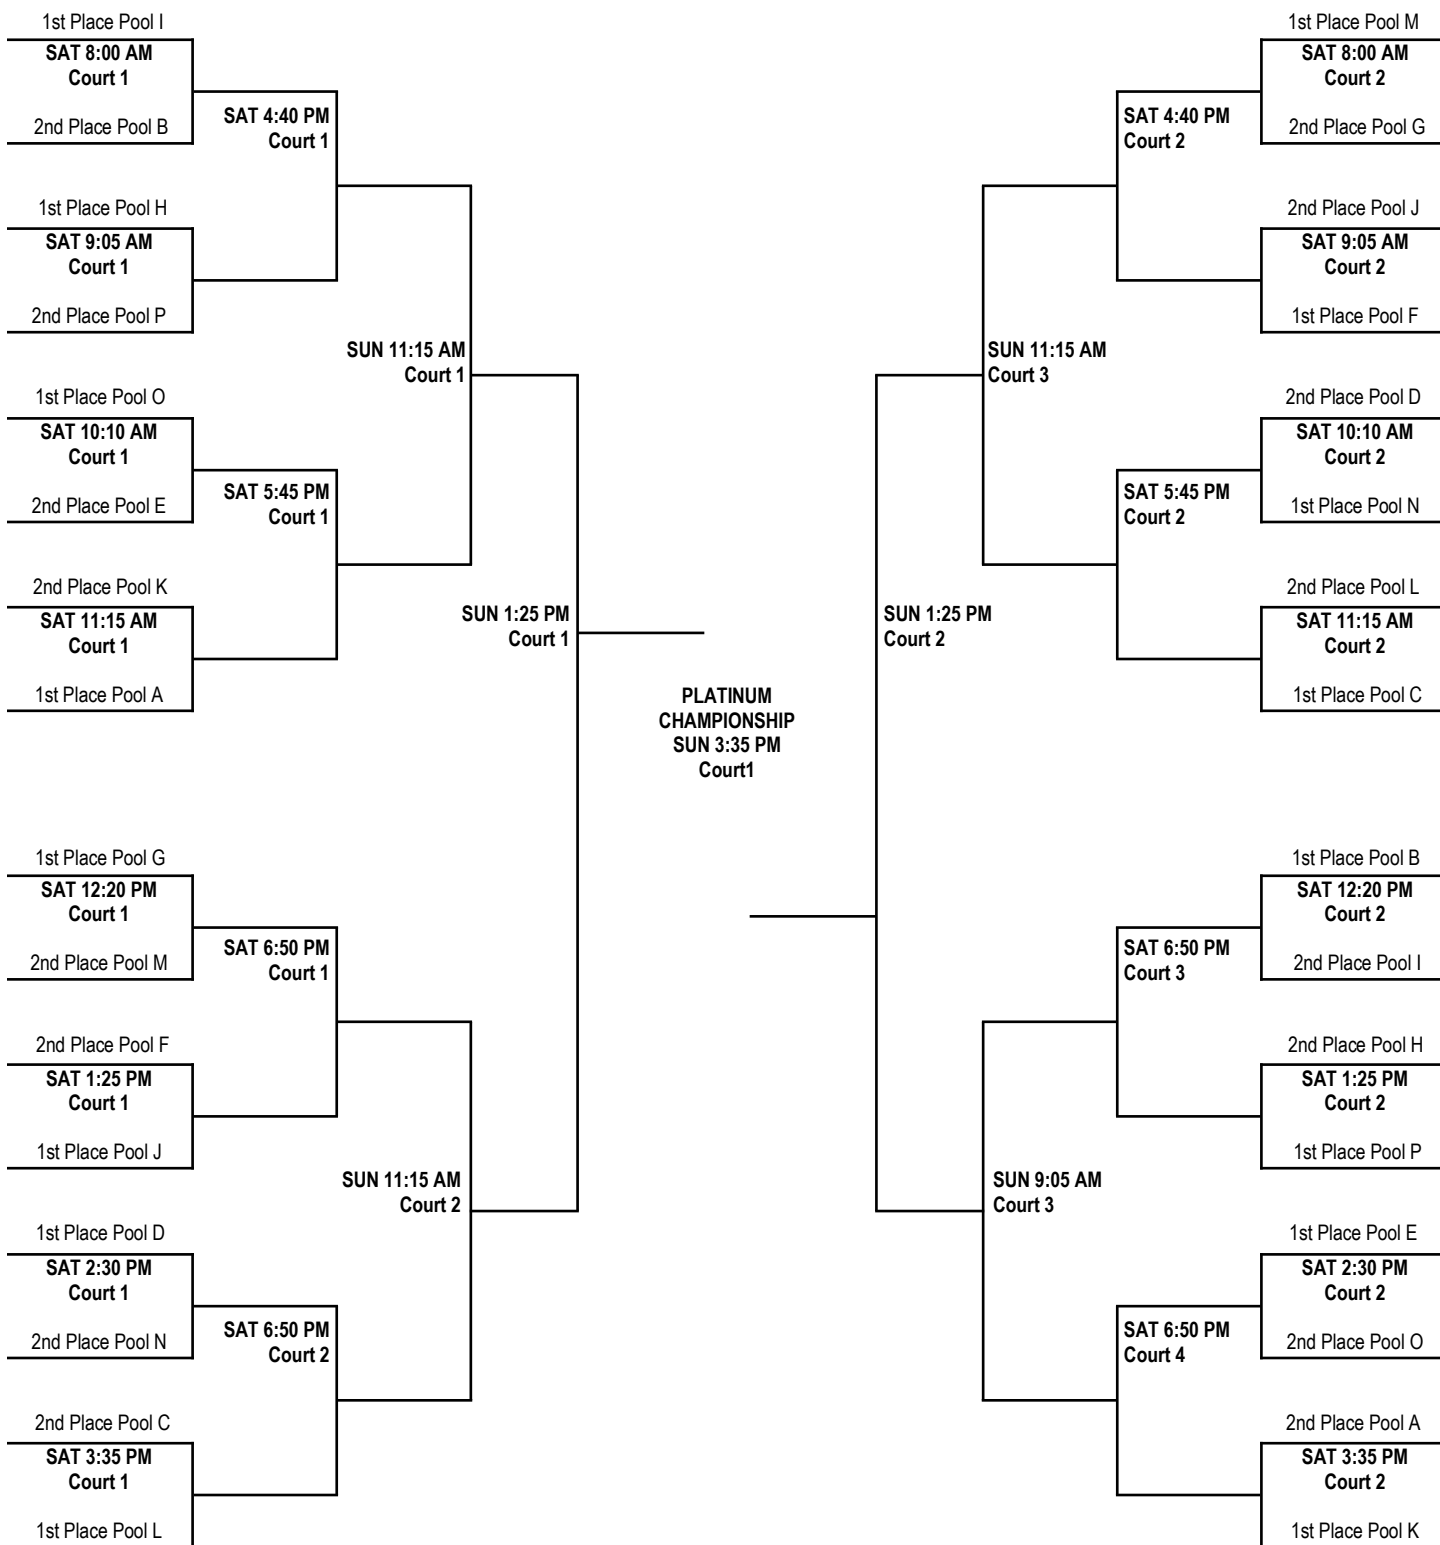

12U BOYS DIVISION PLATINUM CHAMPIONSHIP BRACKET

ALL GAMES AT UNLV REC CENTER