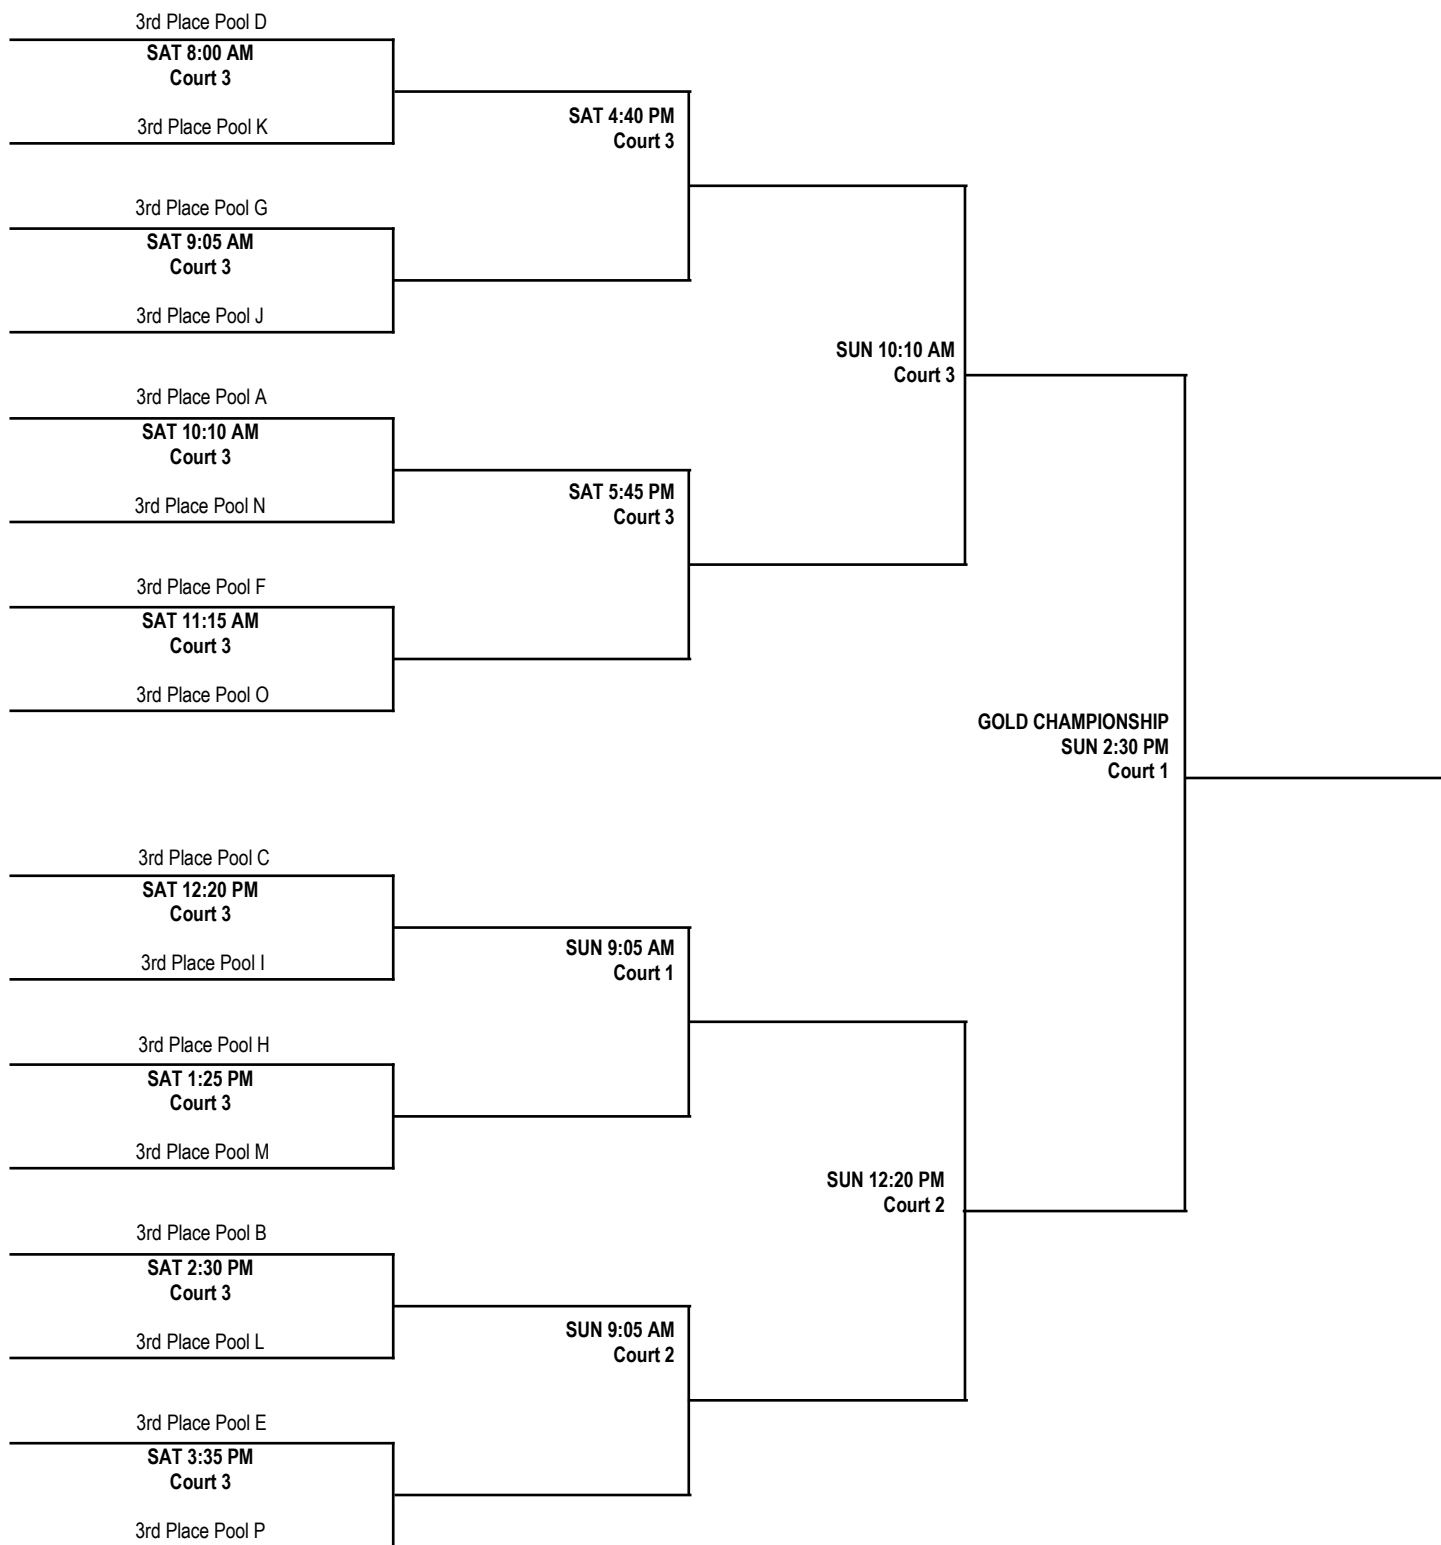

12U BOYS DIVISION GOLD CHAMPIONSHIP BRACKET

ALL GAMES AT UNLV REC CENTER