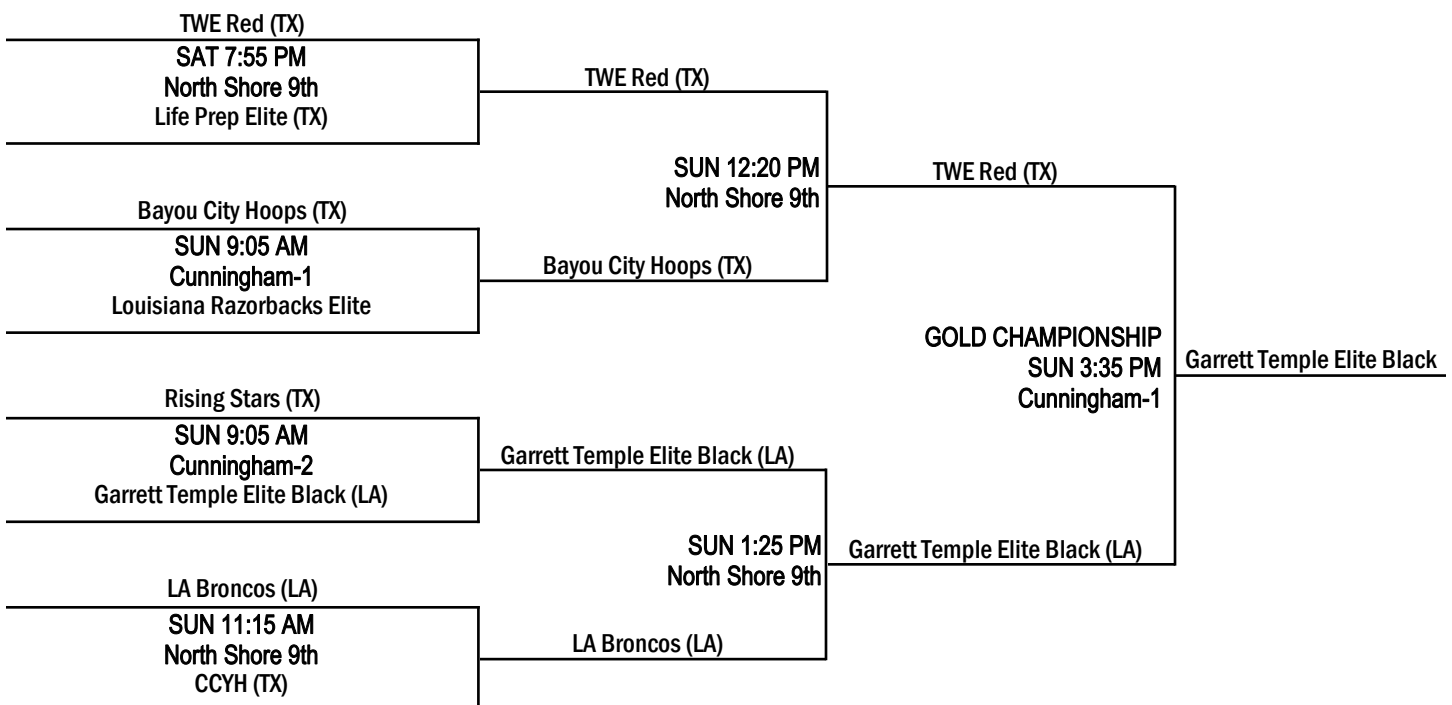

POOL G				
	TEAM	W	L	PLACE
G1	ATX Metro Elite (TX)	2	0	1st
G2	Ball Hard Elite (LA)	0	2	3rd
G3	Garrett Temple Elite Black (LA)	1	1	2nd

POOL H				
	TEAM	W	L	PLACE
H1	Houston Flight (TX)	2	0	1st
H2	Bayou City Hoops (TX)	1	1	2nd
H3	HTB (TX)	0	2	3rd

POOL I				
	TEAM	W	L	PLACE
I1	Nola Jazz (LA)	2	0	1st
I2	BCA Bulldogs (TX)	0	2	3rd
I3	Life Prep Elite (TX)	1	1	2nd

POOL J				
	TEAM	W	L	PLACE
J1	Louisiana Razorbacks Elite	1	1	2nd +10
J2	TNBA Black (TX)	1	1	3rd +4
J3	The Blazers (TX)	2	0	1st
J4	Aftershock (TX)	0	2	4th

SATURDAY, APRIL 28, 2018 NORTH SHORE 9TH GRADE	
<i>TIME</i>	<i>TEAMS</i>
8:00 AM	39 J1 v J3 44

2018 KINGWOOD CLASSIC

12U BOYS DIVISION

Home Team listed on top and wears light colors.

2018 KINGWOOD CLASSIC

12U BOYS DIVISION

Home Team listed on top and wears light colors.