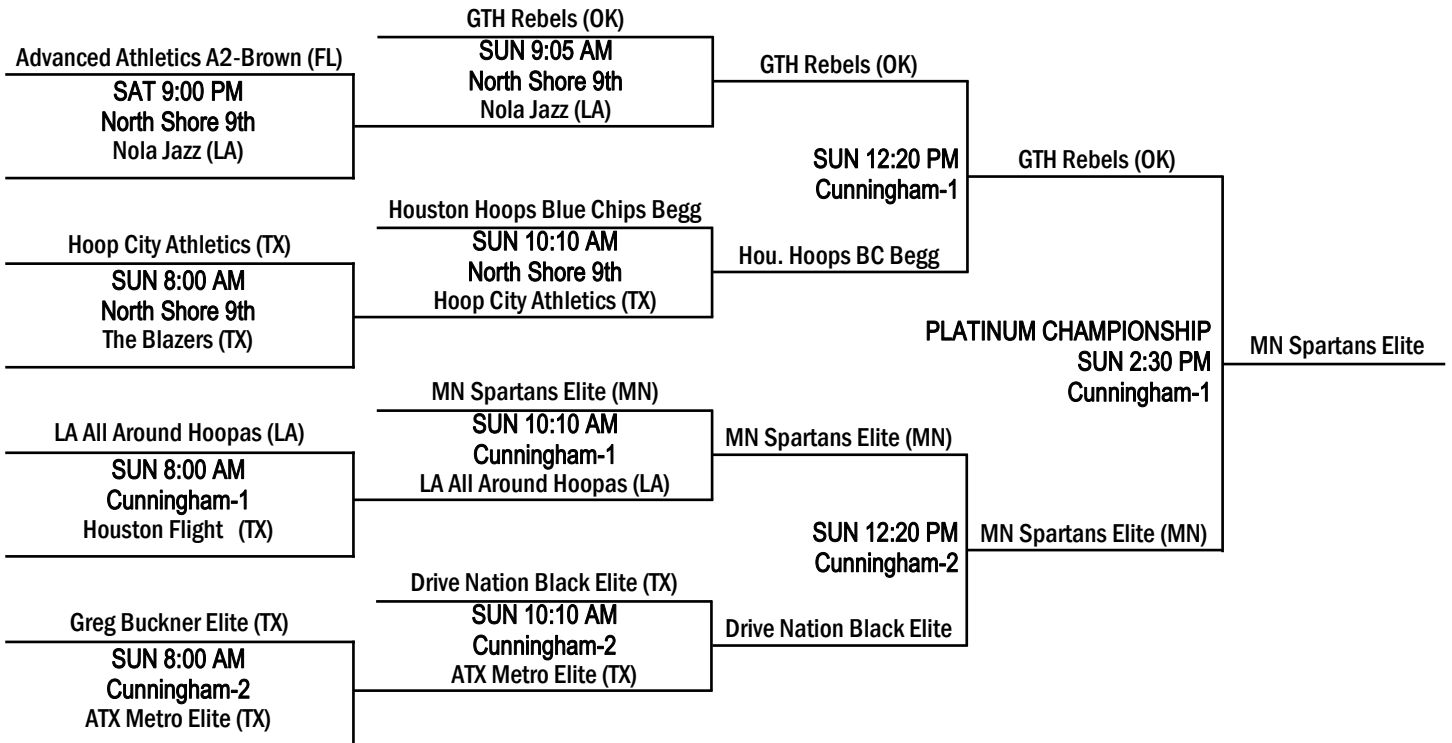

SATURDAY, APRIL 28, 2018 NORTH SHORE 9TH GRADE	
<i>TIME</i>	<i>TEAMS</i>
8:00 AM	39 J1 v J3 44

2018 KINGWOOD CLASSIC

12U BOYS DIVISION

Home Team listed on top and wears light colors.

2018 KINGWOOD CLASSIC

12U BOYS DIVISION

Home Team listed on top and wears light colors.