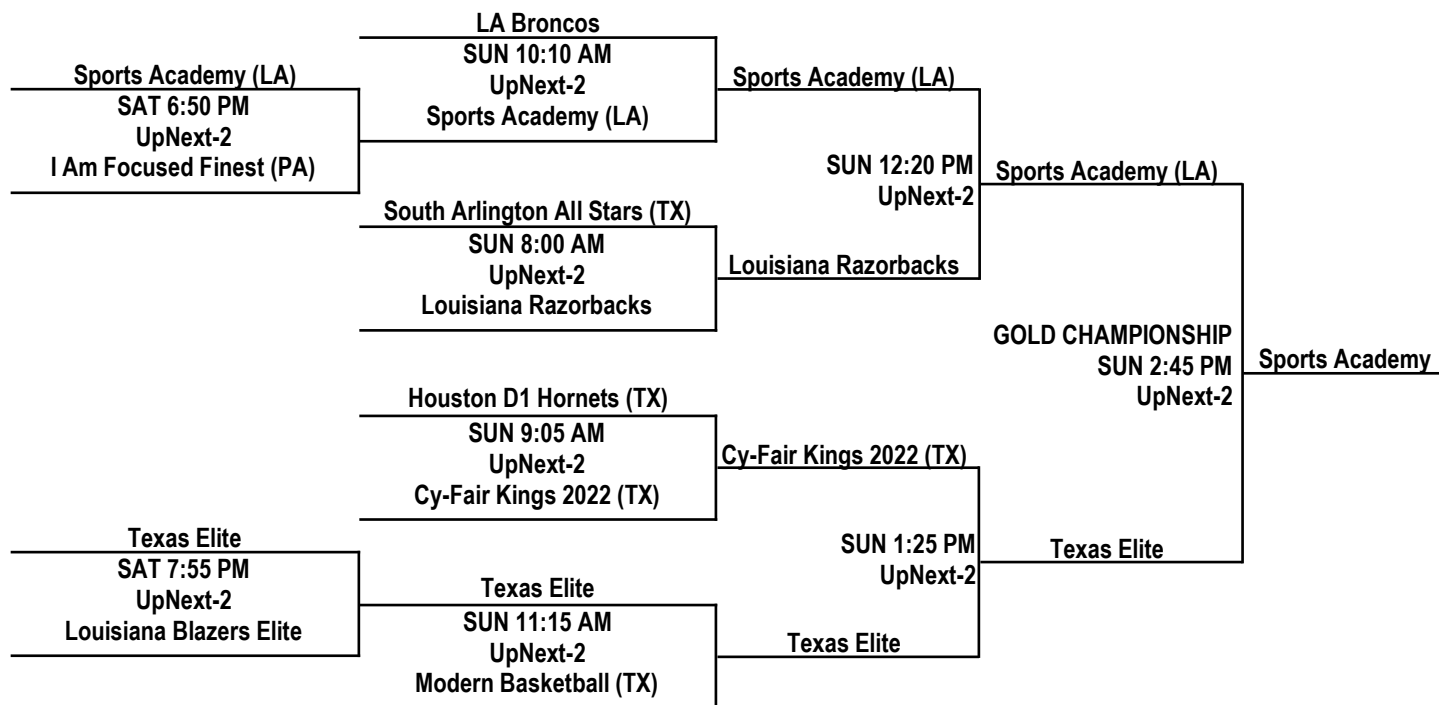

POOL C

	TEAM	W	L	PLACE
C1	San Antonio Blue Devils (TX)	2		1st
C2	Houston D1 Hornets (TX)	1	1	2nd
C3	TNBA Jefferson (TX)		2	3rd

POOL D

	TEAM	W	L	PLACE
D1	South Arlington All Stars (TX)	1	1	2nd
D2	Bball Nation (TX)		2	3rd
D3	iRise Elite (TX)	2		1st

SATURDAY, APRIL 23, 2016 UPNEXT SPORTS		
<i>TIME</i>	<i>COURT 1</i>	<i>COURT 2</i>
8:00 AM	41 G3 v G1 55	52 E3 v E1 21
9:05 AM	36 D1 v D2 13	17 C3 v C1 57
10:10 AM	18 H3 v H2 48	34 I2 v I3 46
11:15 AM	46 B2 v B1 59	44 F3 v F1 56
12:20 PM	44 A2 v A3 47	57 G1 v G2 50
1:25 PM	12 E2 v E3 51	53 D3 v D1 33
2:30 PM	62 J4 v J2 35	8 B3 v B2 57
3:35 PM	31 A3 v A1 38	44 J3 v J1 56
4:40 PM	48 H2 v H1 22	45 C1 v C2 20
5:45 PM	41 A1 v A2 33	32 I3 v I1 33

SATURDAY, APRIL 23, 2016 HARVEST TIME	
<i>TIME</i>	<i>COURT 2</i>
8:00 AM	23 F2 v F3 42
9:05 AM	51 J2 v J3 80
10:10 AM	43 J1 v J4 53

2016 KINGWOOD TOURNAMENT

12U BOYS DIVISION / PLATINUM BRACKET

Home Team listed on top and wears light colors.

12U BOYS DIVISION / GOLD BRACKET

2016 KINGWOOD TOURNAMENT

12U BOYS DIVISION / SILVER BRACKET

Home Team listed on top and wears light colors.