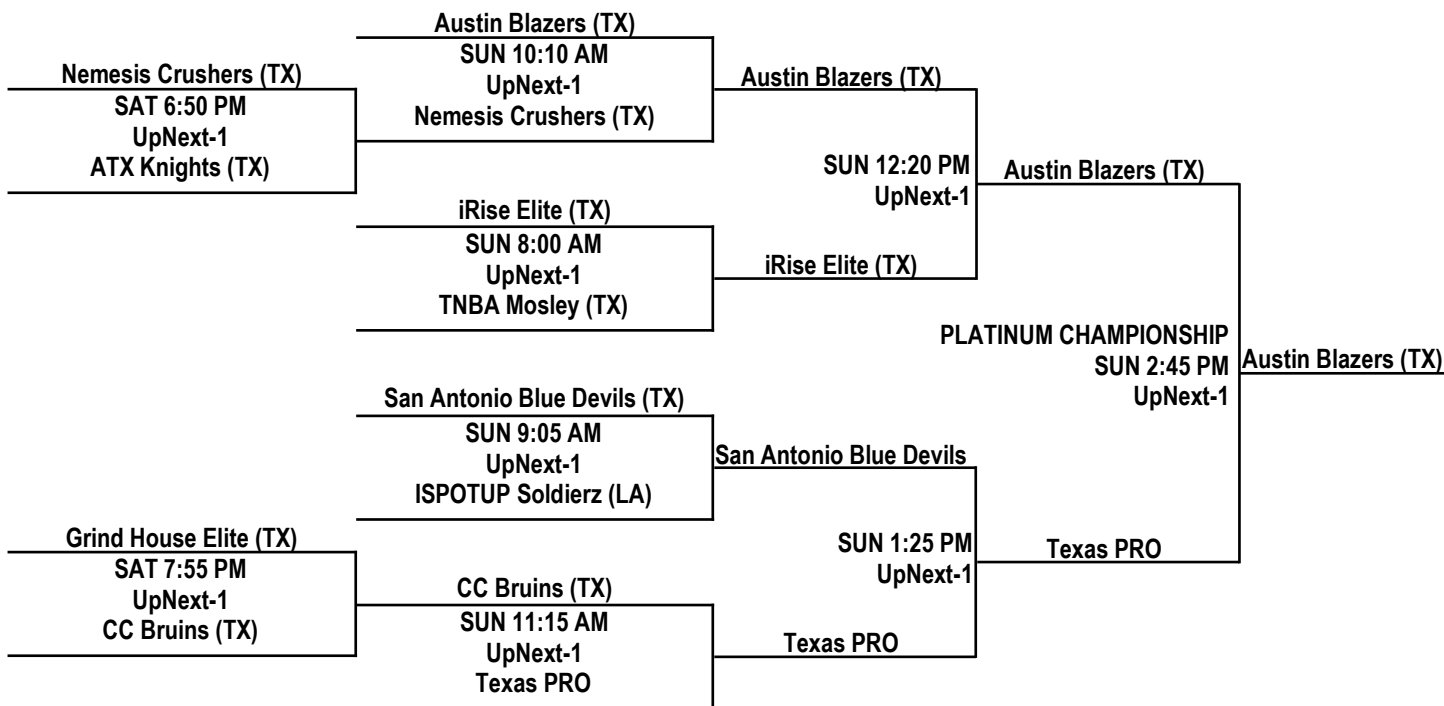

SATURDAY, APRIL 23, 2016 UPNEXT SPORTS		
<i>TIME</i>	<i>COURT 1</i>	<i>COURT 2</i>
8:00 AM	41 G3 v G1 55	52 E3 v E1 21
9:05 AM	36 D1 v D2 13	17 C3 v C1 57
10:10 AM	18 H3 v H2 48	34 I2 v I3 46
11:15 AM	46 B2 v B1 59	44 F3 v F1 56
12:20 PM	44 A2 v A3 47	57 G1 v G2 50
1:25 PM	12 E2 v E3 51	53 D3 v D1 33
2:30 PM	62 J4 v J2 35	8 B3 v B2 57
3:35 PM	31 A3 v A1 38	44 J3 v J1 56
4:40 PM	48 H2 v H1 22	45 C1 v C2 20
5:45 PM	41 A1 v A2 33	32 I3 v I1 33

SATURDAY, APRIL 23, 2016 HARVEST TIME	
<i>TIME</i>	<i>COURT 2</i>
8:00 AM	23 F2 v F3 42
9:05 AM	51 J2 v J3 80
10:10 AM	43 J1 v J4 53

2016 KINGWOOD TOURNAMENT

12U BOYS DIVISION / PLATINUM BRACKET

Home Team listed on top and wears light colors.

12U BOYS DIVISION / GOLD BRACKET

2016 KINGWOOD TOURNAMENT

12U BOYS DIVISION / SILVER BRACKET

Home Team listed on top and wears light colors.