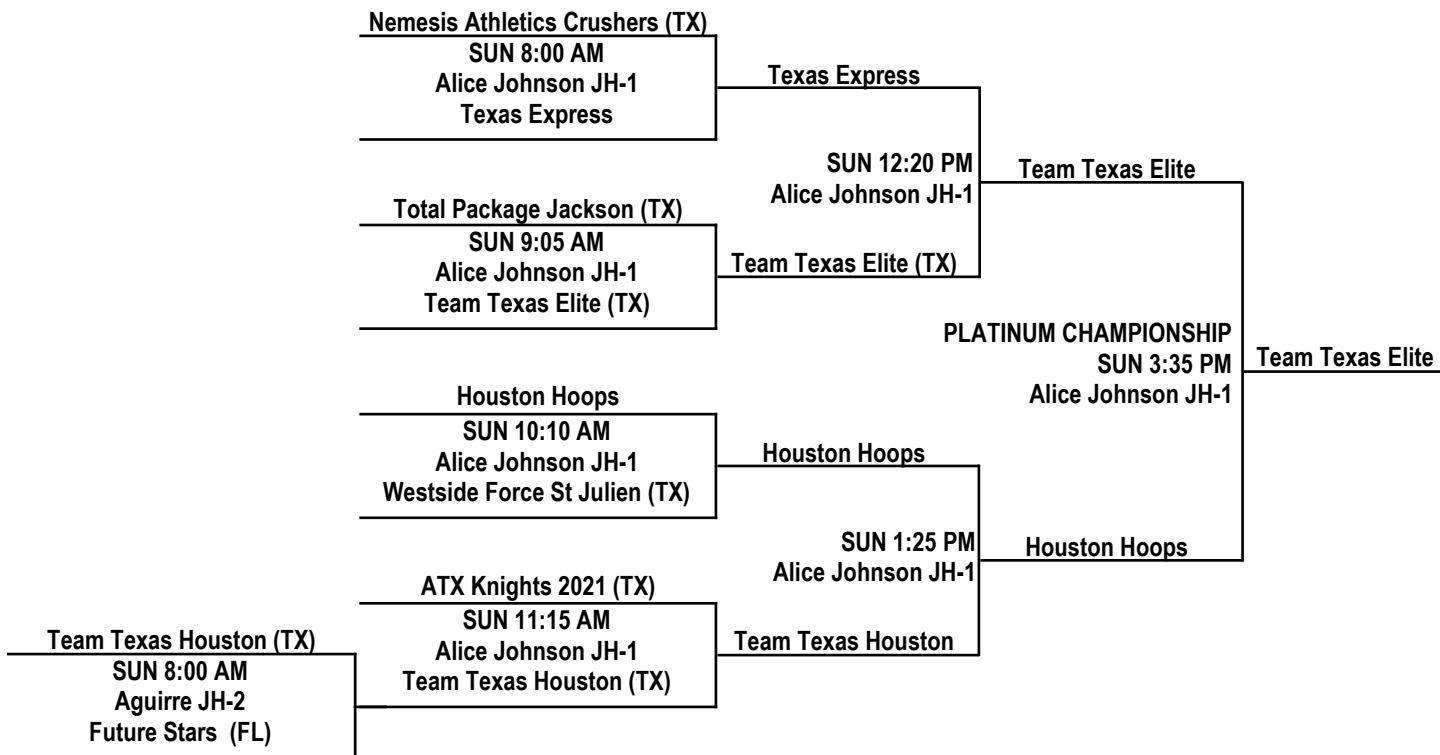

2015 KINGWOOD TOURNAMENT

12U BOYS DIVISION / PLATINUM BRACKET

Home Team listed on top and wears light colors.