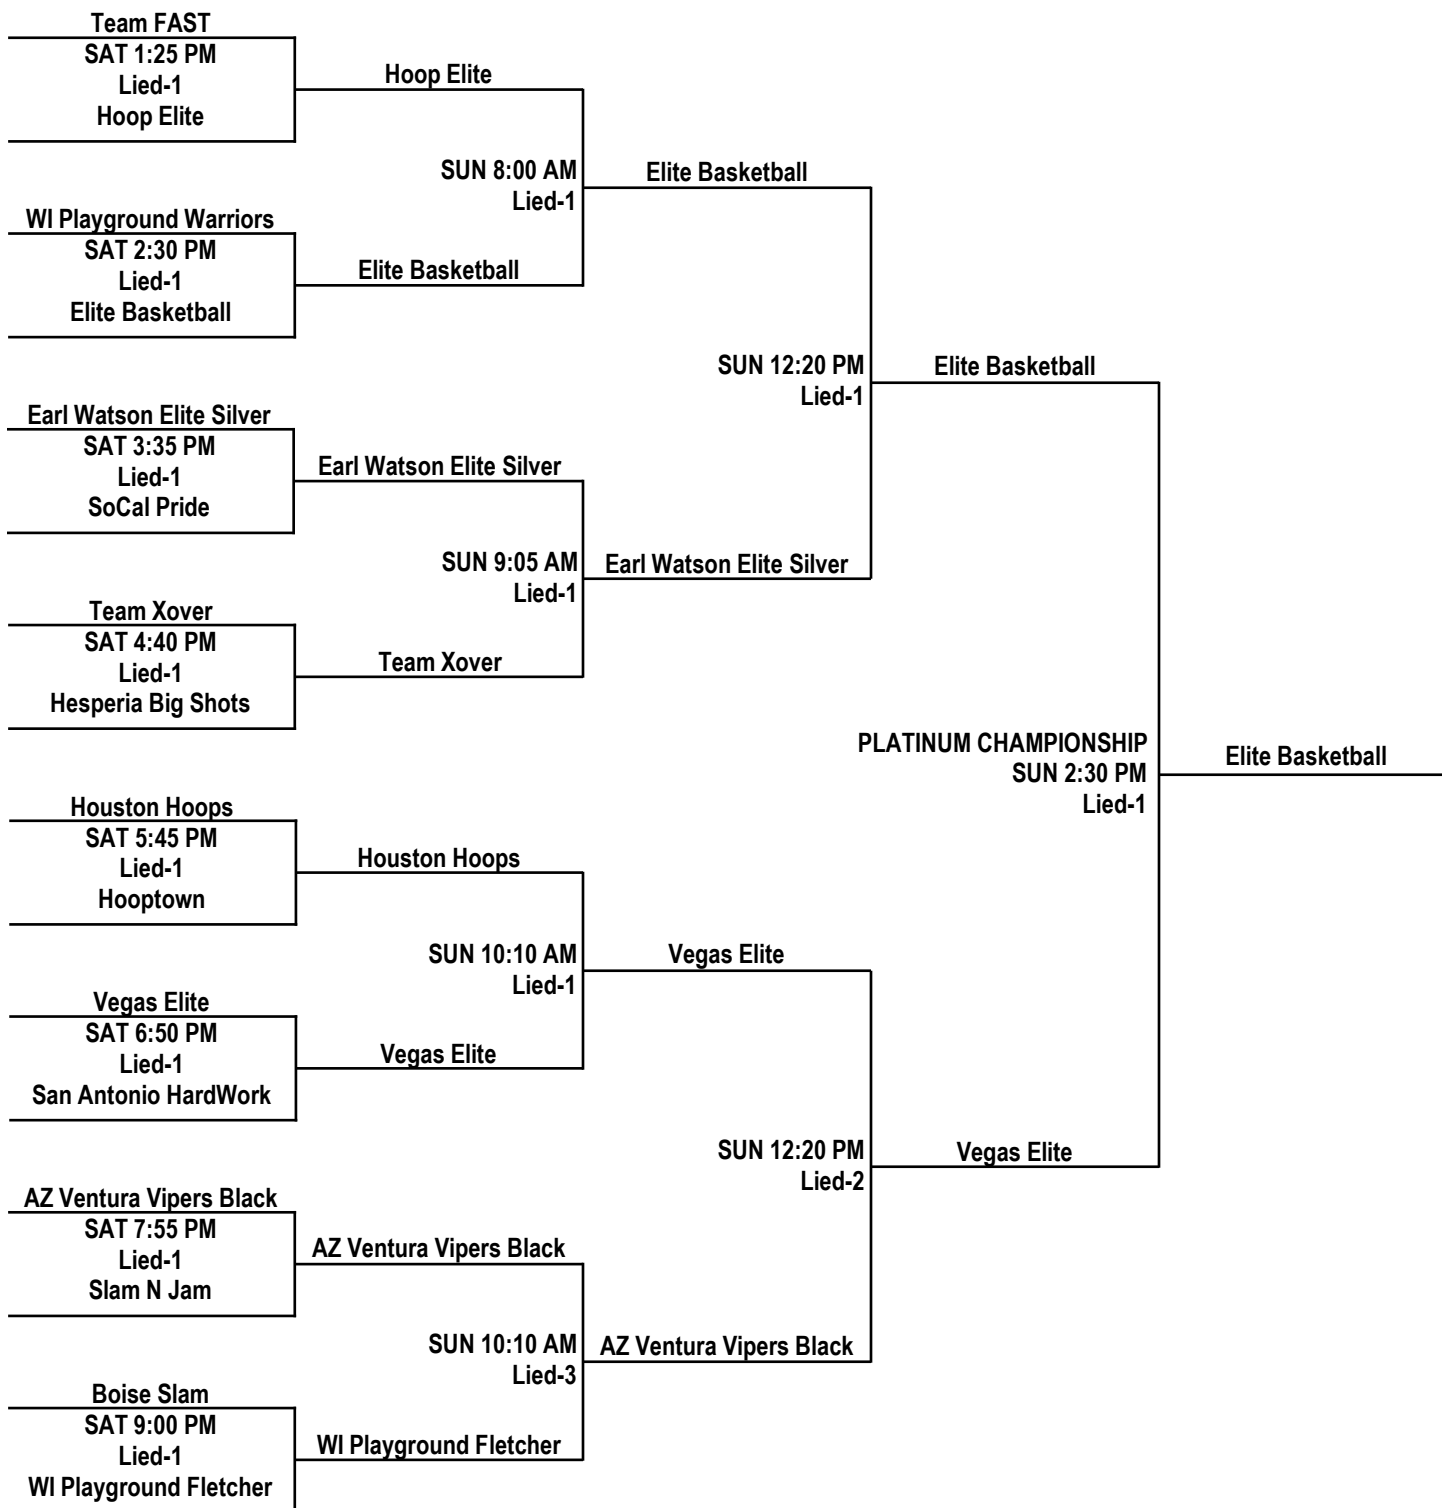

12U BOYS DIVISION PLATINUM CHAMPIONSHIP BRACKET