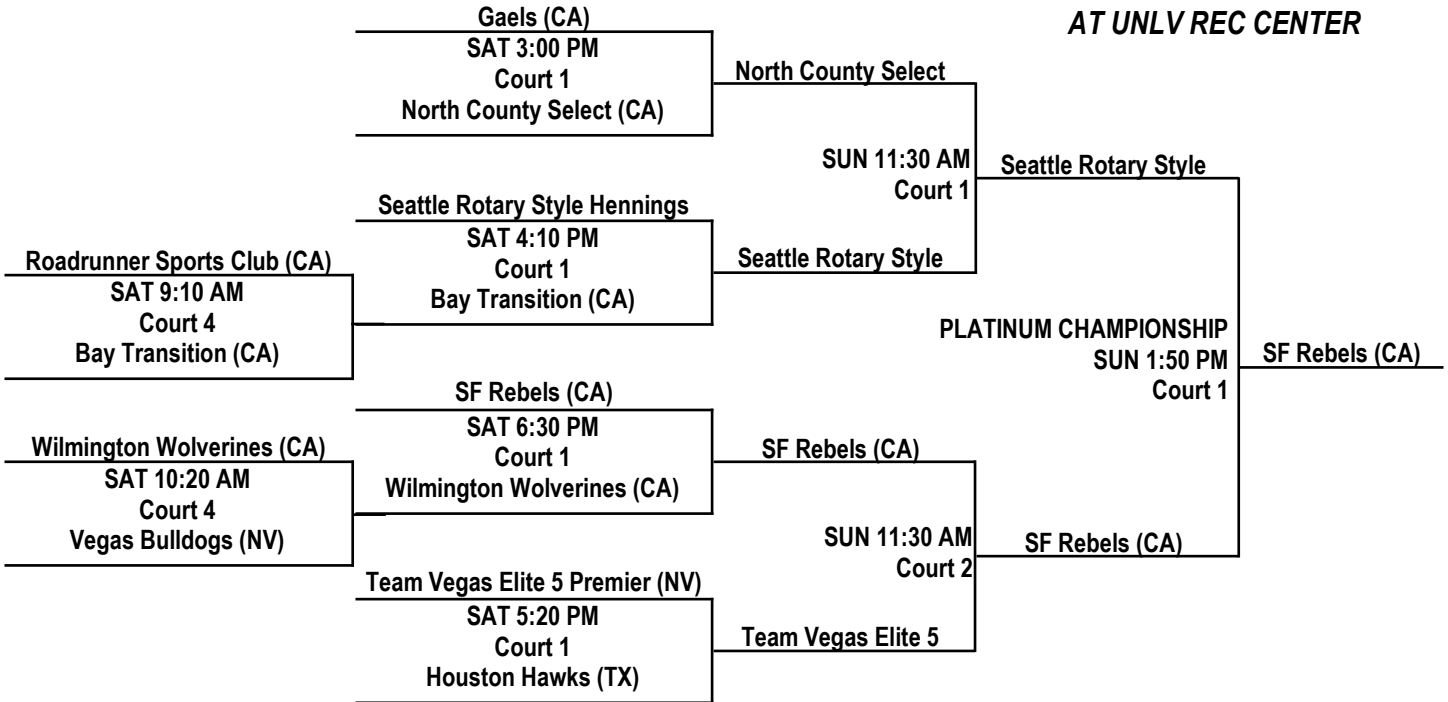

FRIDAY, JULY 18, 2014 UNLV REC CENTER			
TIME	COURT 2	COURT 3	COURT 4
10:20 AM	—	57 D1 vs. D4 26	—
11:30 AM	30 E2 vs. E1 51	—	—
12:40 PM	49 B2 vs. B4 37	—	—
1:50 PM	57 A1 vs. A2 18	—	—
3:00 PM	47 A4 vs. A3 53	53 C2 vs. C3 17	39 E3 vs. E2 52
4:10 PM	—	56 C1 vs. C4 21	52 E1 vs. E4 37
5:20 PM	—	15 D2 vs. D1 56	56 B1 vs. B2 25
6:30 PM	—	30 D4 vs. D3 41	27 B4 vs. B3 57

GYM LOCATIONS

[Spring Valley High School](#) 3750 South Buffalo Dr., Las Vegas, NV 89147

[YMCA-Durango Hills](#) 3521 N Durango Dr, Las Vegas, NV89129

[UNLV Recreation Center](#) 4505 S Maryland Pkwy, Las Vegas, NV 89119

LAS VEGAS LIVE 2014 / 11U BOYS DIVISION

PLATINUM CHAMPIONSHIP BRACKET

**ALL PLATINUM GAMES
AT UNLV REC CENTER**

GOLD CHAMPIONSHIP BRACKET

**ALL GOLD GAMES AT
UNLV REC CENTER**