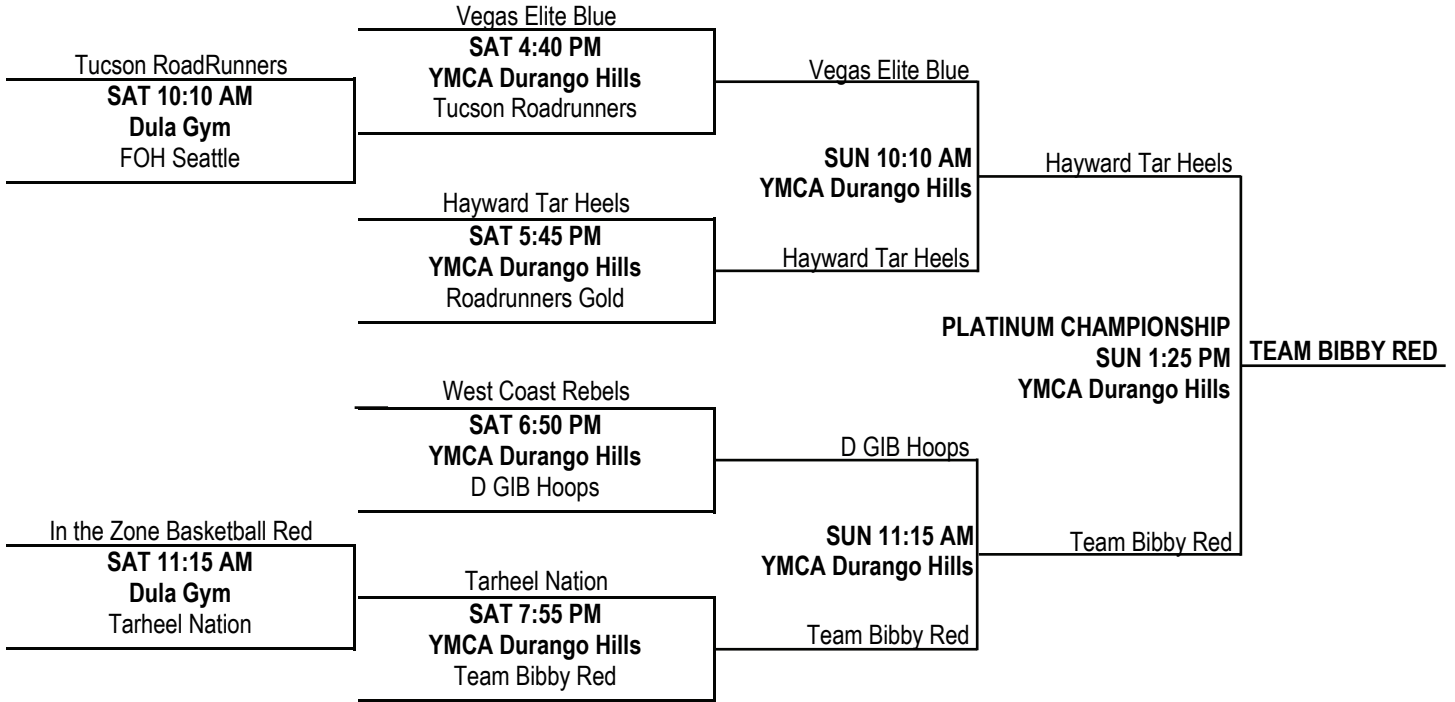

<b>FRIDAY, JULY 20, 2012</b>		
<b>DOOLITTLE REC CENTER</b>		
<i>TIME</i>	<i>COURT 1</i>	<i>COURT 2</i>
2:30 PM	A3 vs. A4 (36-39)	B1 vs. B4 (35-36)
3:35 PM	C3 vs. C4 (62-77)	D4 vs. D1 (11-56)
4:40 PM	C1 vs. C2 (42-36)	E1 vs. E3 (45-56)
5:45 PM	A4 vs. A1 (5-80)	E2 vs. E4 (57-35)
6:50 PM	B2 vs. B1 (47-42)	B4 vs. B3 (53-16)
7:55 PM	D2 vs. D3 (61-34)	—

## PLATINUM CHAMPIONSHIP BRACKET