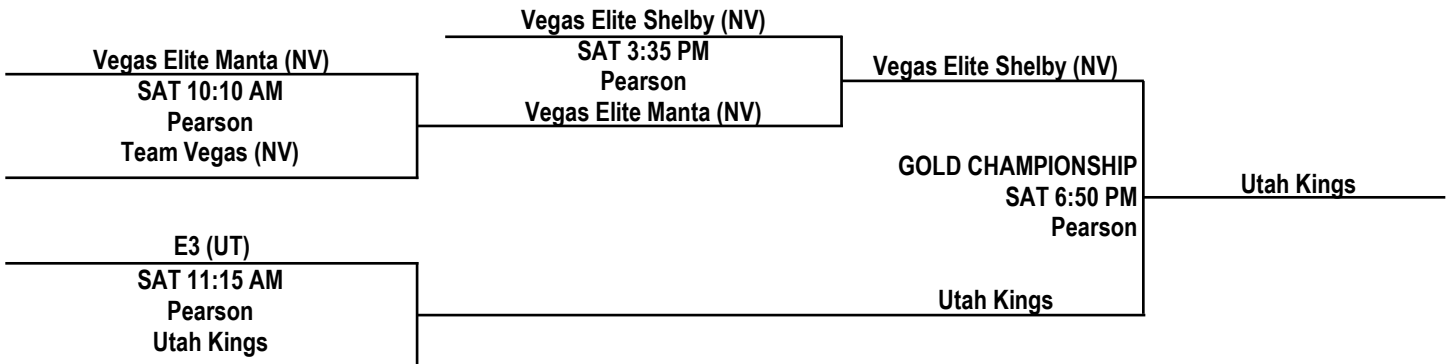

11U BOYS DIVISION / GOLD BRACKET