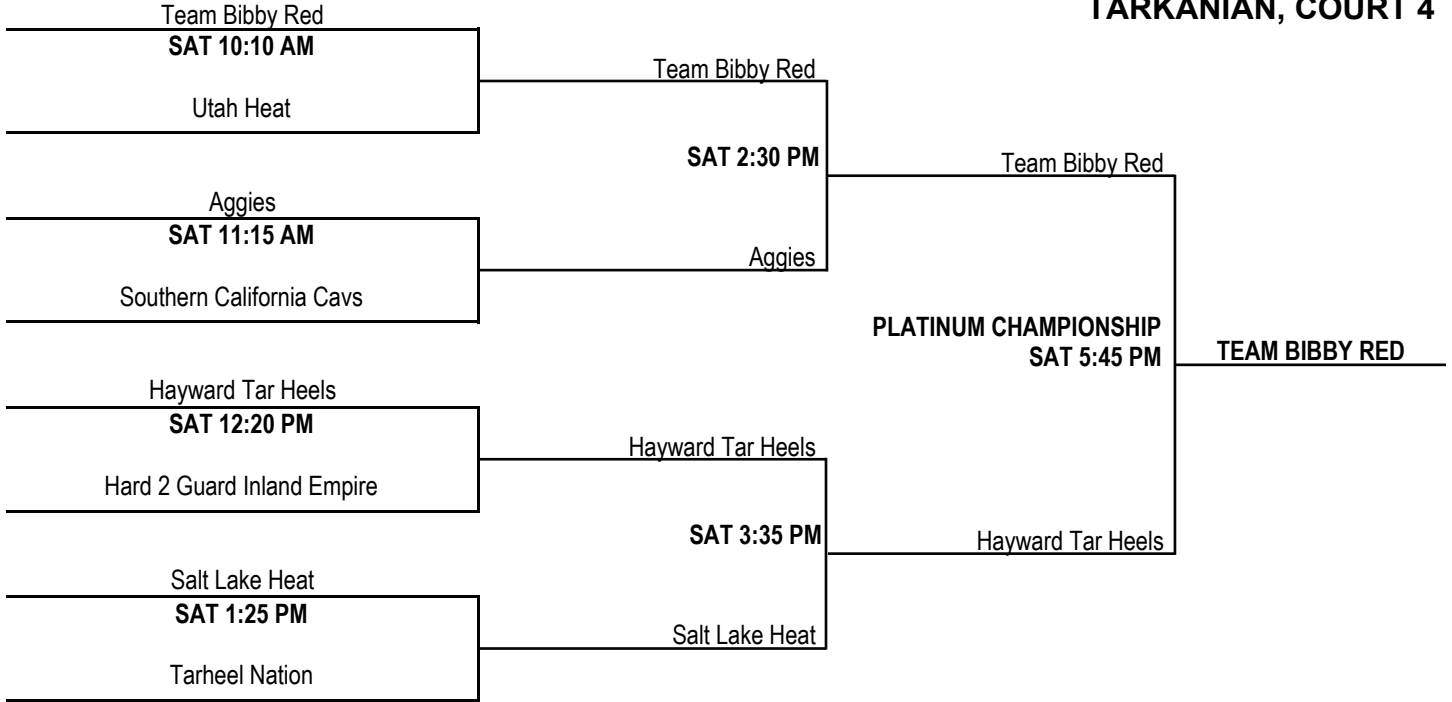

2012 LAS VEGAS EASTER SHOWDOWN

11U BOYS DIVISION / PLATINUM BRACKET

ALL PLATINUM GAMES AT
TARKANIAN, COURT 4

11U BOYS DIVISION / GOLD BRACKET

LOCATIONS NOTED
ON BRACKET