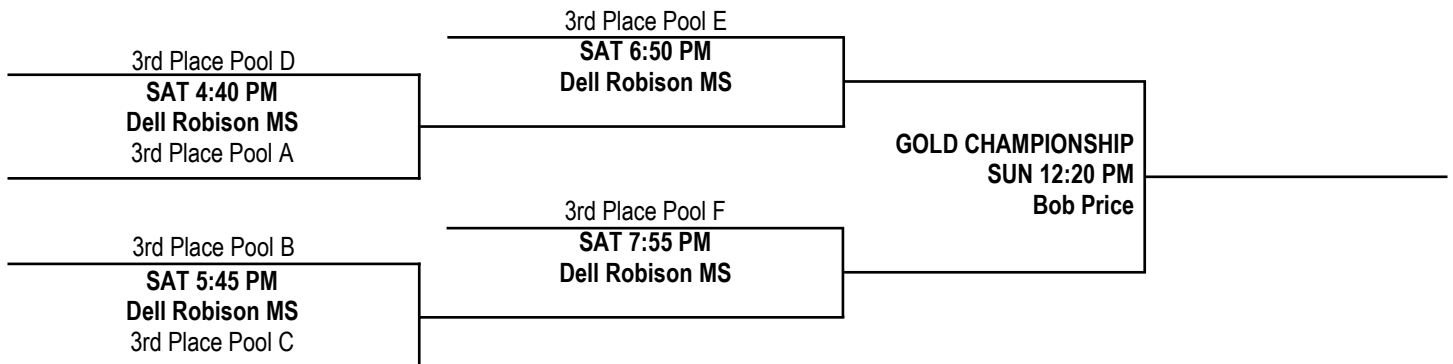

11U BOYS DIVISION PLATINUM CHAMPIONSHIP BRACKET

GOLD CHAMPIONSHIP BRACKET