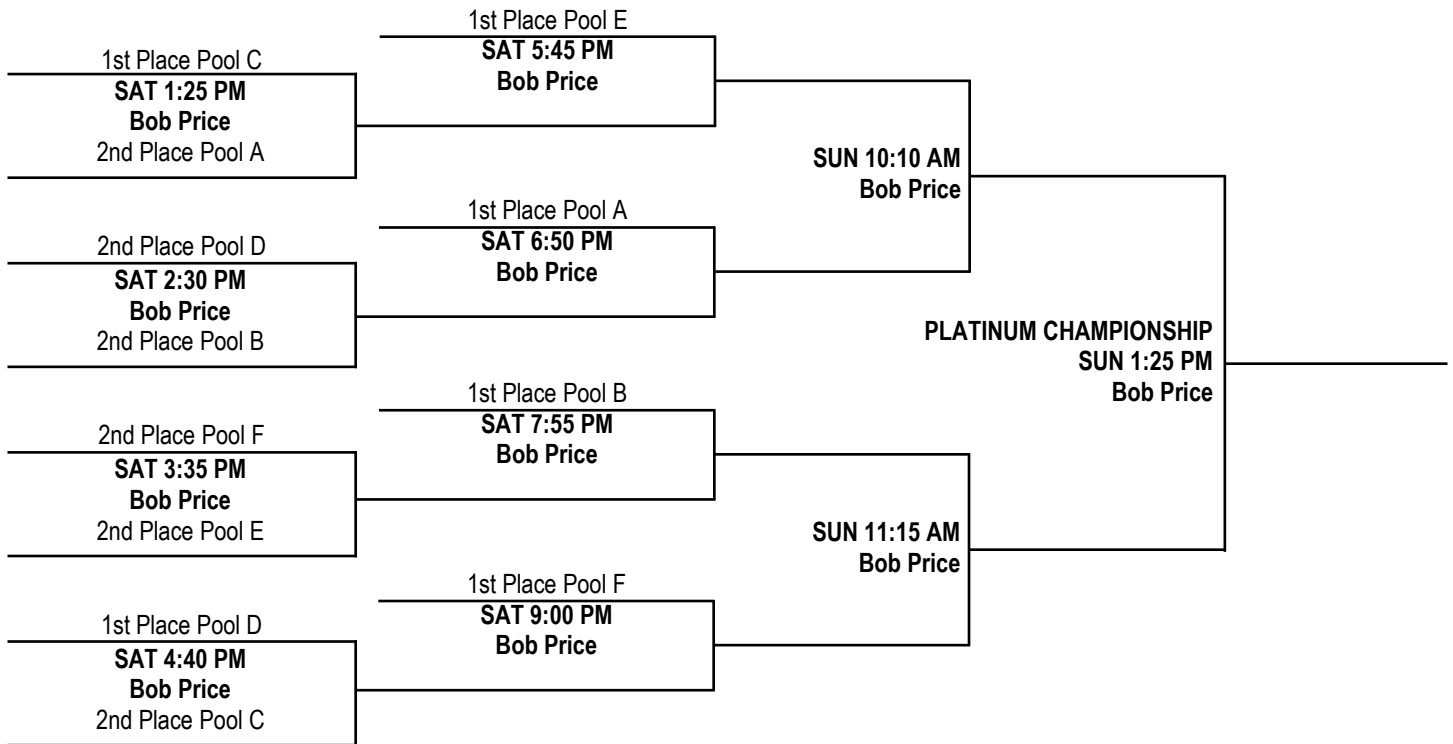

11U BOYS DIVISION PLATINUM CHAMPIONSHIP BRACKET

GOLD CHAMPIONSHIP BRACKET