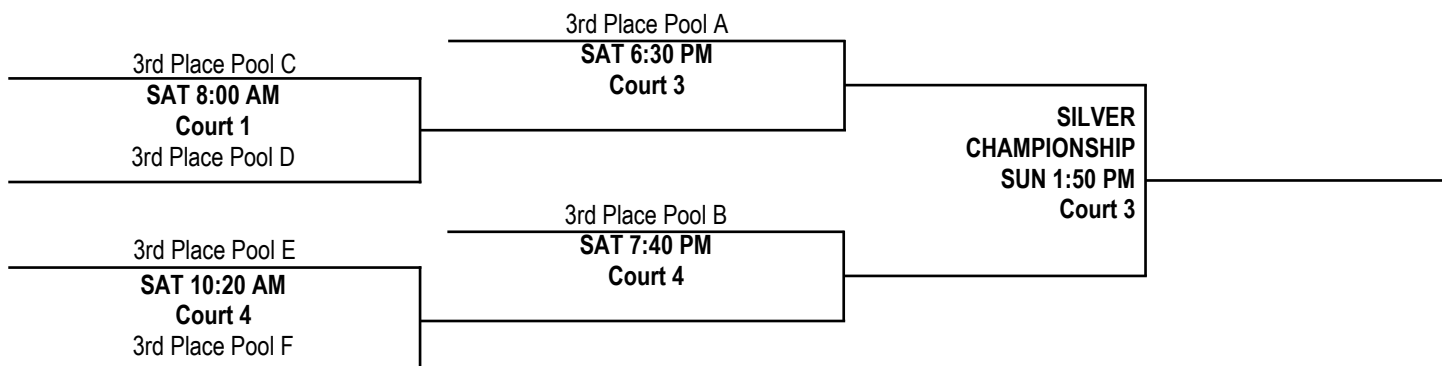

## PLATINUM CHAMPIONSHIP BRACKET

ALL GAMES ON THIS PAGE AT UNLV REC CENTER

## GOLD CHAMPIONSHIP BRACKET

# LAS VEGAS CLASSIC 2014 / 11U BOYS DIVISION

## SILVER CHAMPIONSHIP BRACKET

**ALL GAMES ON THIS PAGE AT UNLV REC CENTER**