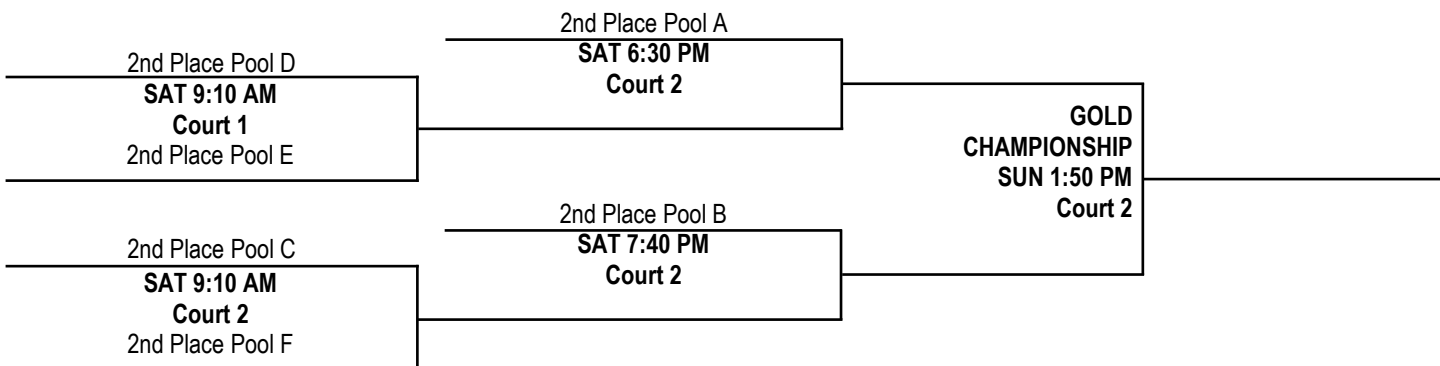

GOLD CHAMPIONSHIP BRACKET