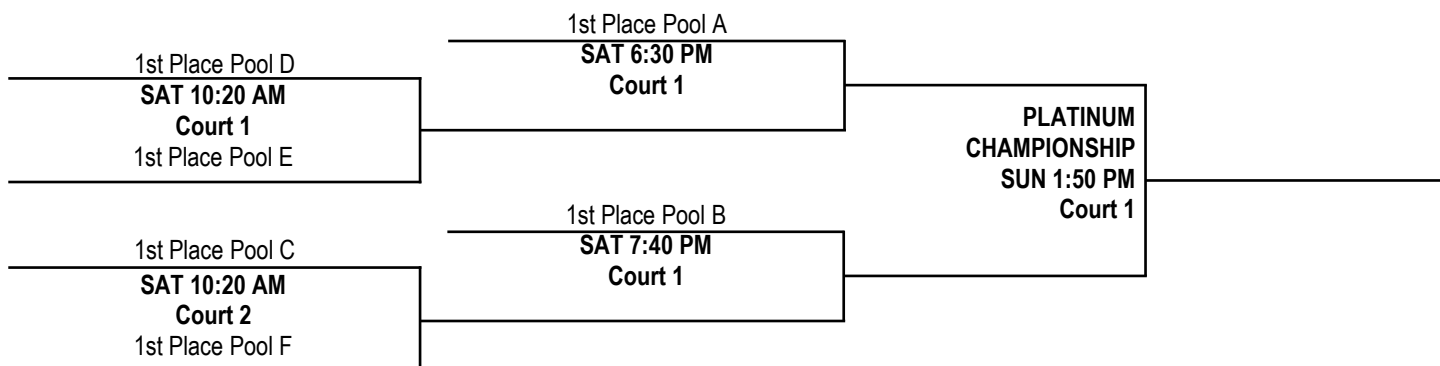

LAS VEGAS CLASSIC 2014 / 11U BOYS DIVISION

PLATINUM CHAMPIONSHIP BRACKET

ALL GAMES ON THIS PAGE AT UNLV REC CENTER