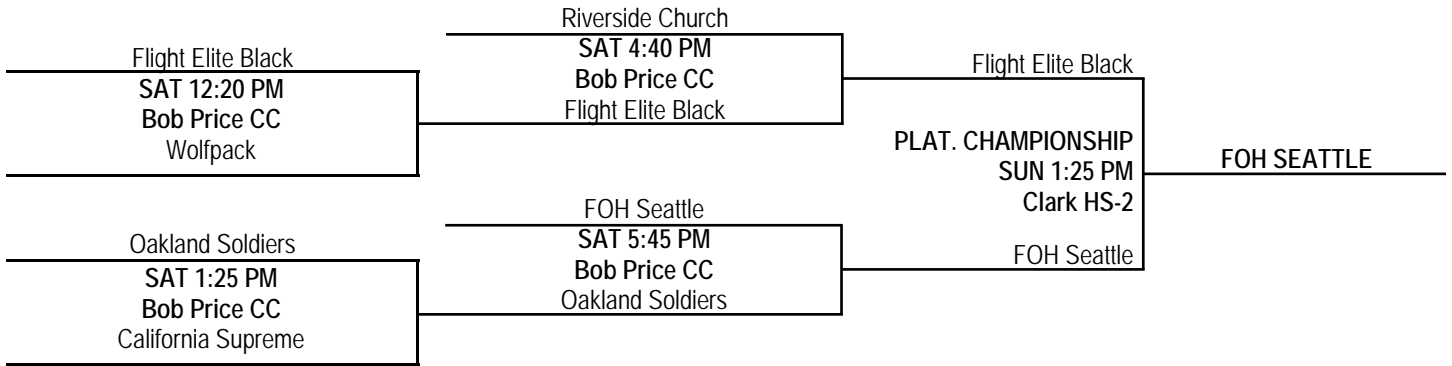

<i>TIME</i>	<i>TEAMS</i>
12:20 PM	B1 vs. B4 (42-37)
1:25 PM	C2 vs. C4 (66-16)

FRIDAY, JULY 26, 2013 DULA GYM

<i>TIME</i>	<i>TEAMS</i>
8:00 AM	B2 vs. B1 (40-64)
9:05 AM	C3 vs. C2 (25-84)
10:10 AM	C4 vs. C1(21-38)
11:15 AM	B4 vs. B3 (46-10)
12:20 PM	A2 vs. A4 (29-36)
4:40 PM	C1 vs. C2 (22-68)
5:45 PM	A4 vs. A3 (51-55)
6:50 PM	C1 vs. C3 (42-31)
7:55 PM	A1 vs. A2 (54-19)

LAS VEGAS CLASSIC 2013 / 11U BOYS DIVISION

PLATINUM CHAMPIONSHIP BRACKET

GOLD CHAMPIONSHIP BRACKET