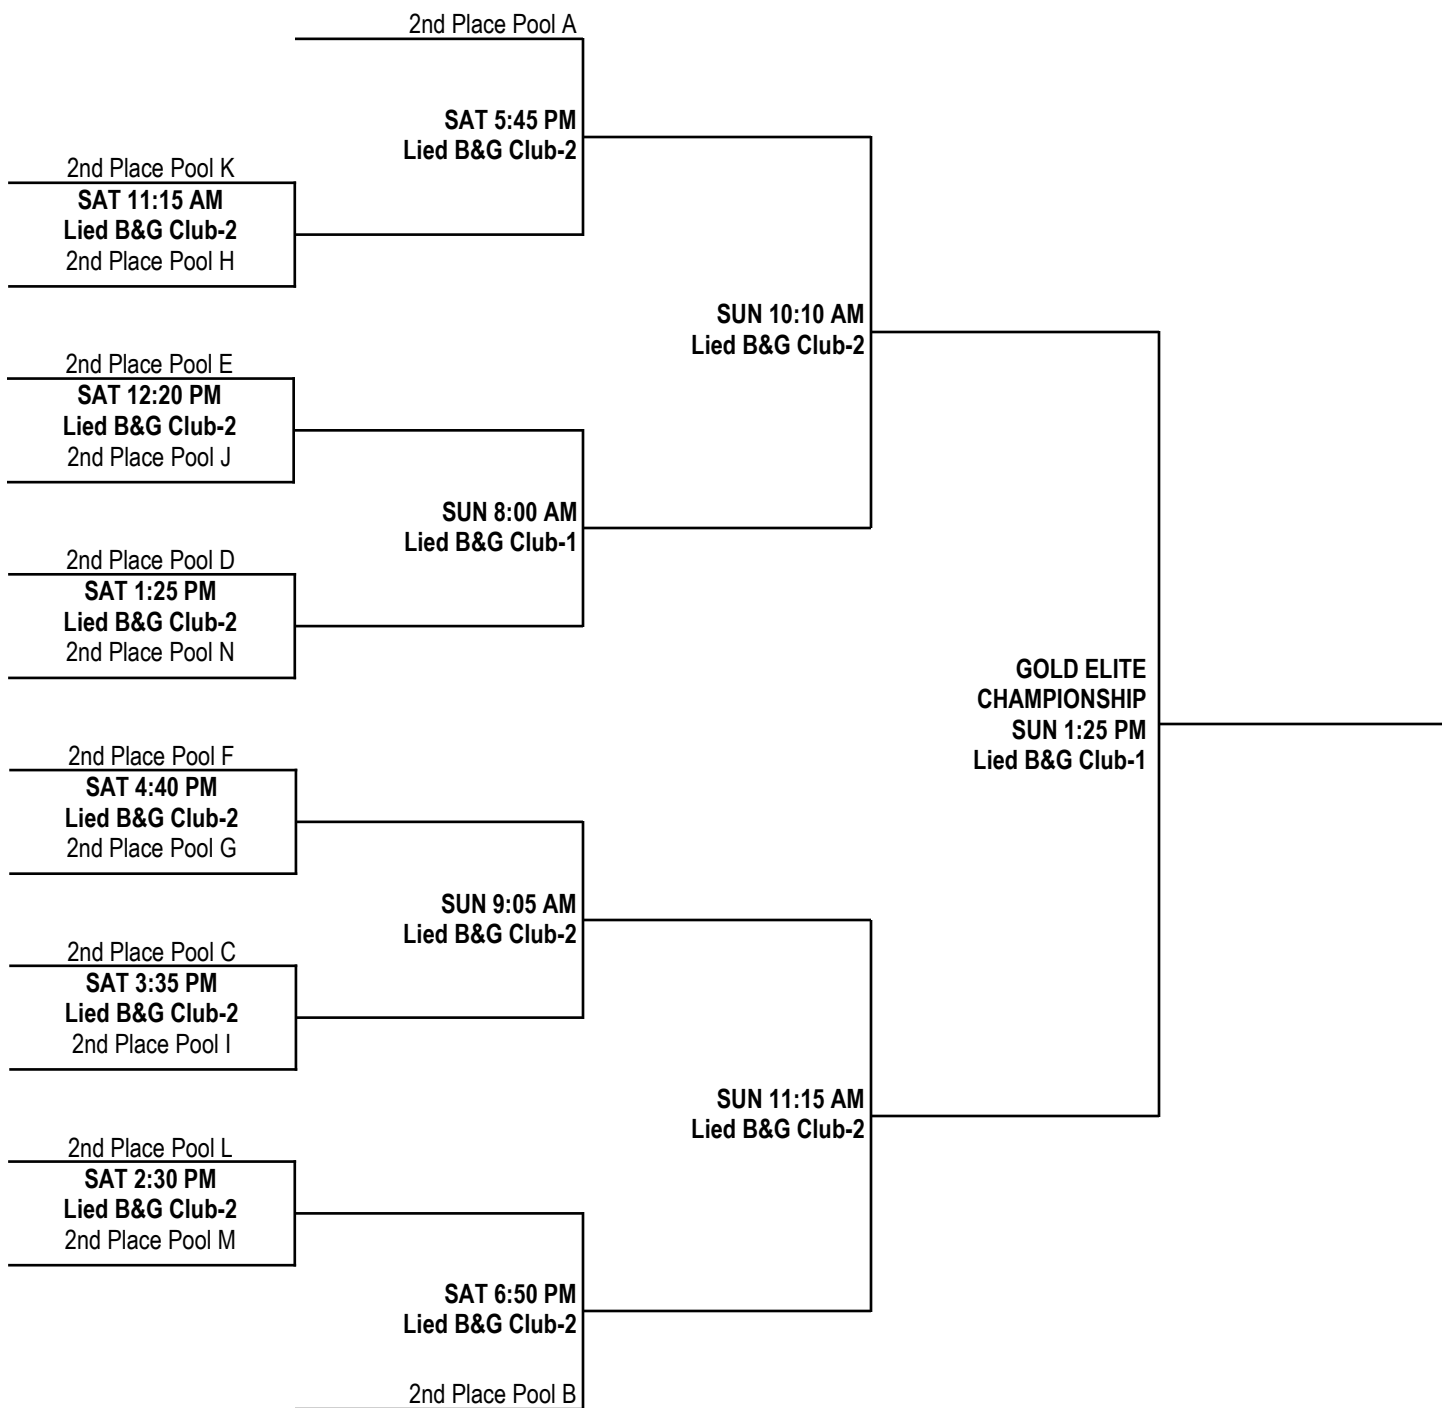

11U BOYS DIVISION GOLD CHAMPIONSHIP BRACKET