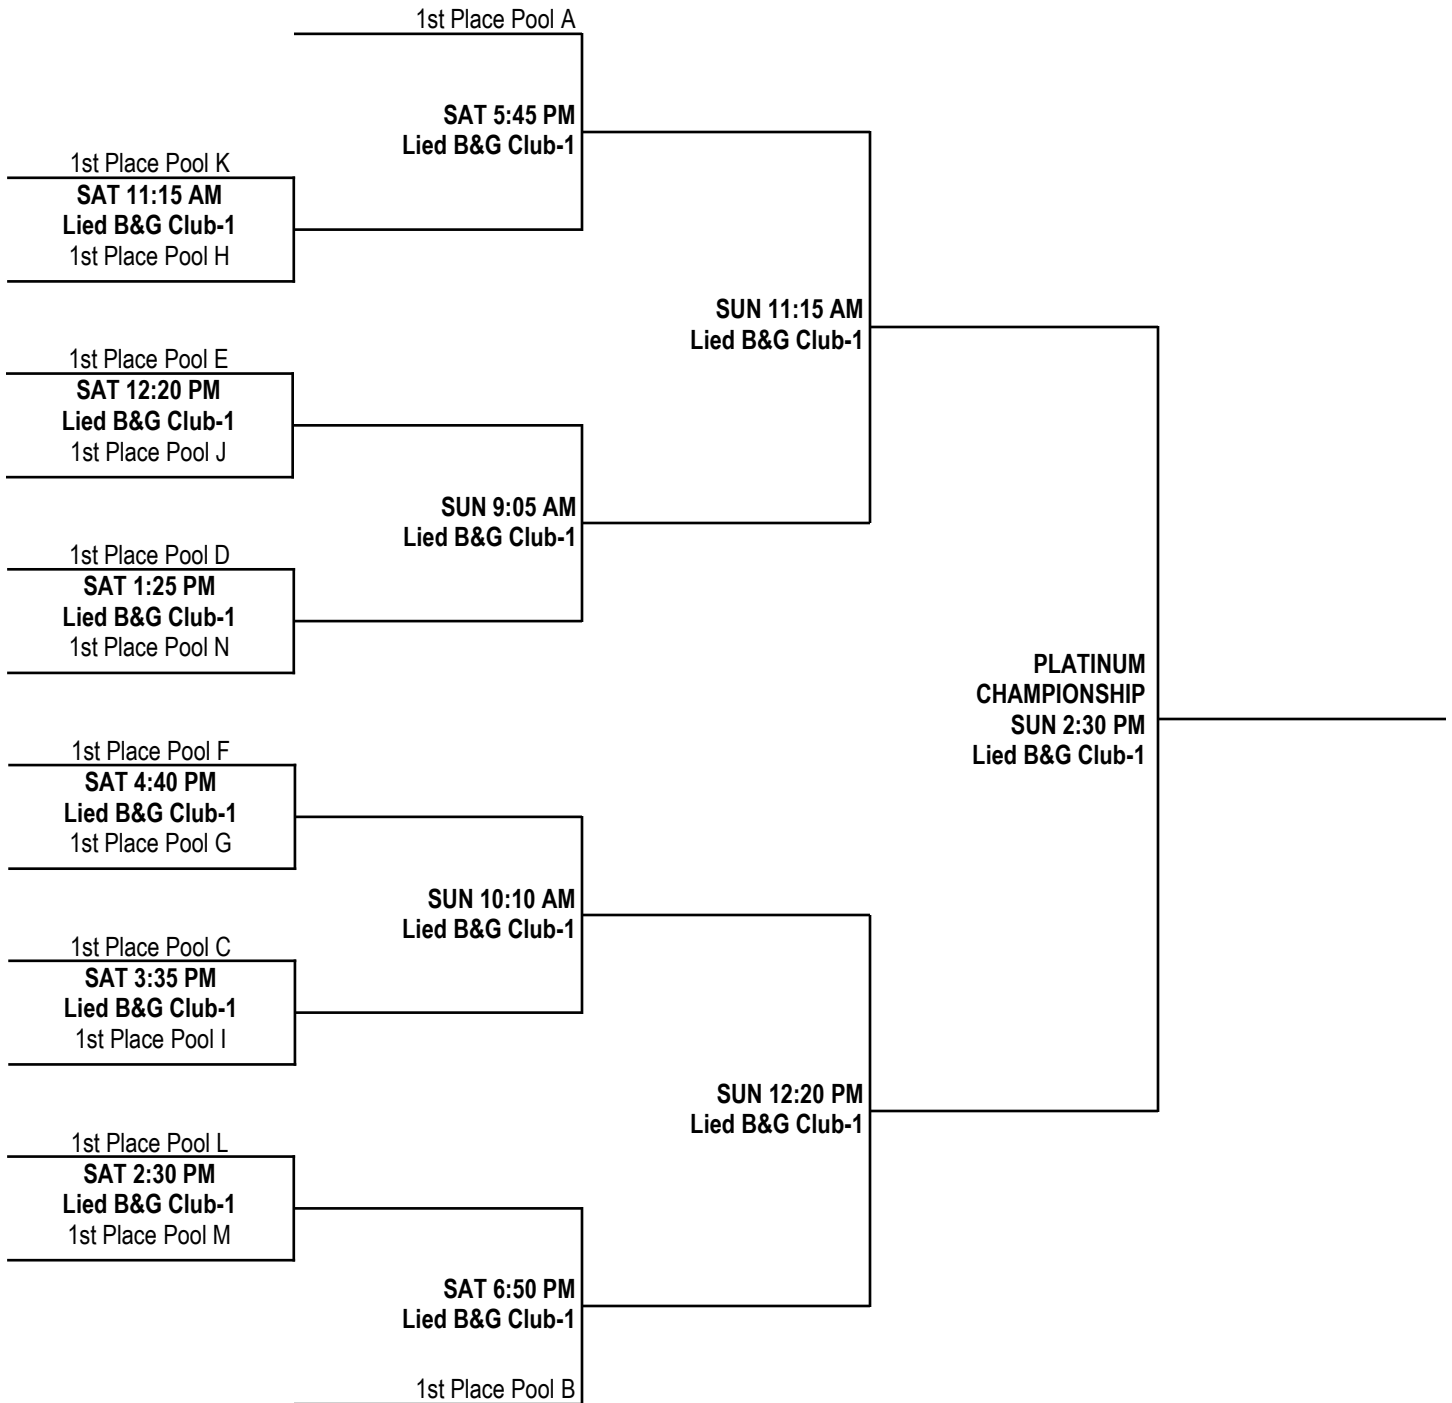

11U BOYS DIVISION PLATINUM CHAMPIONSHIP BRACKET