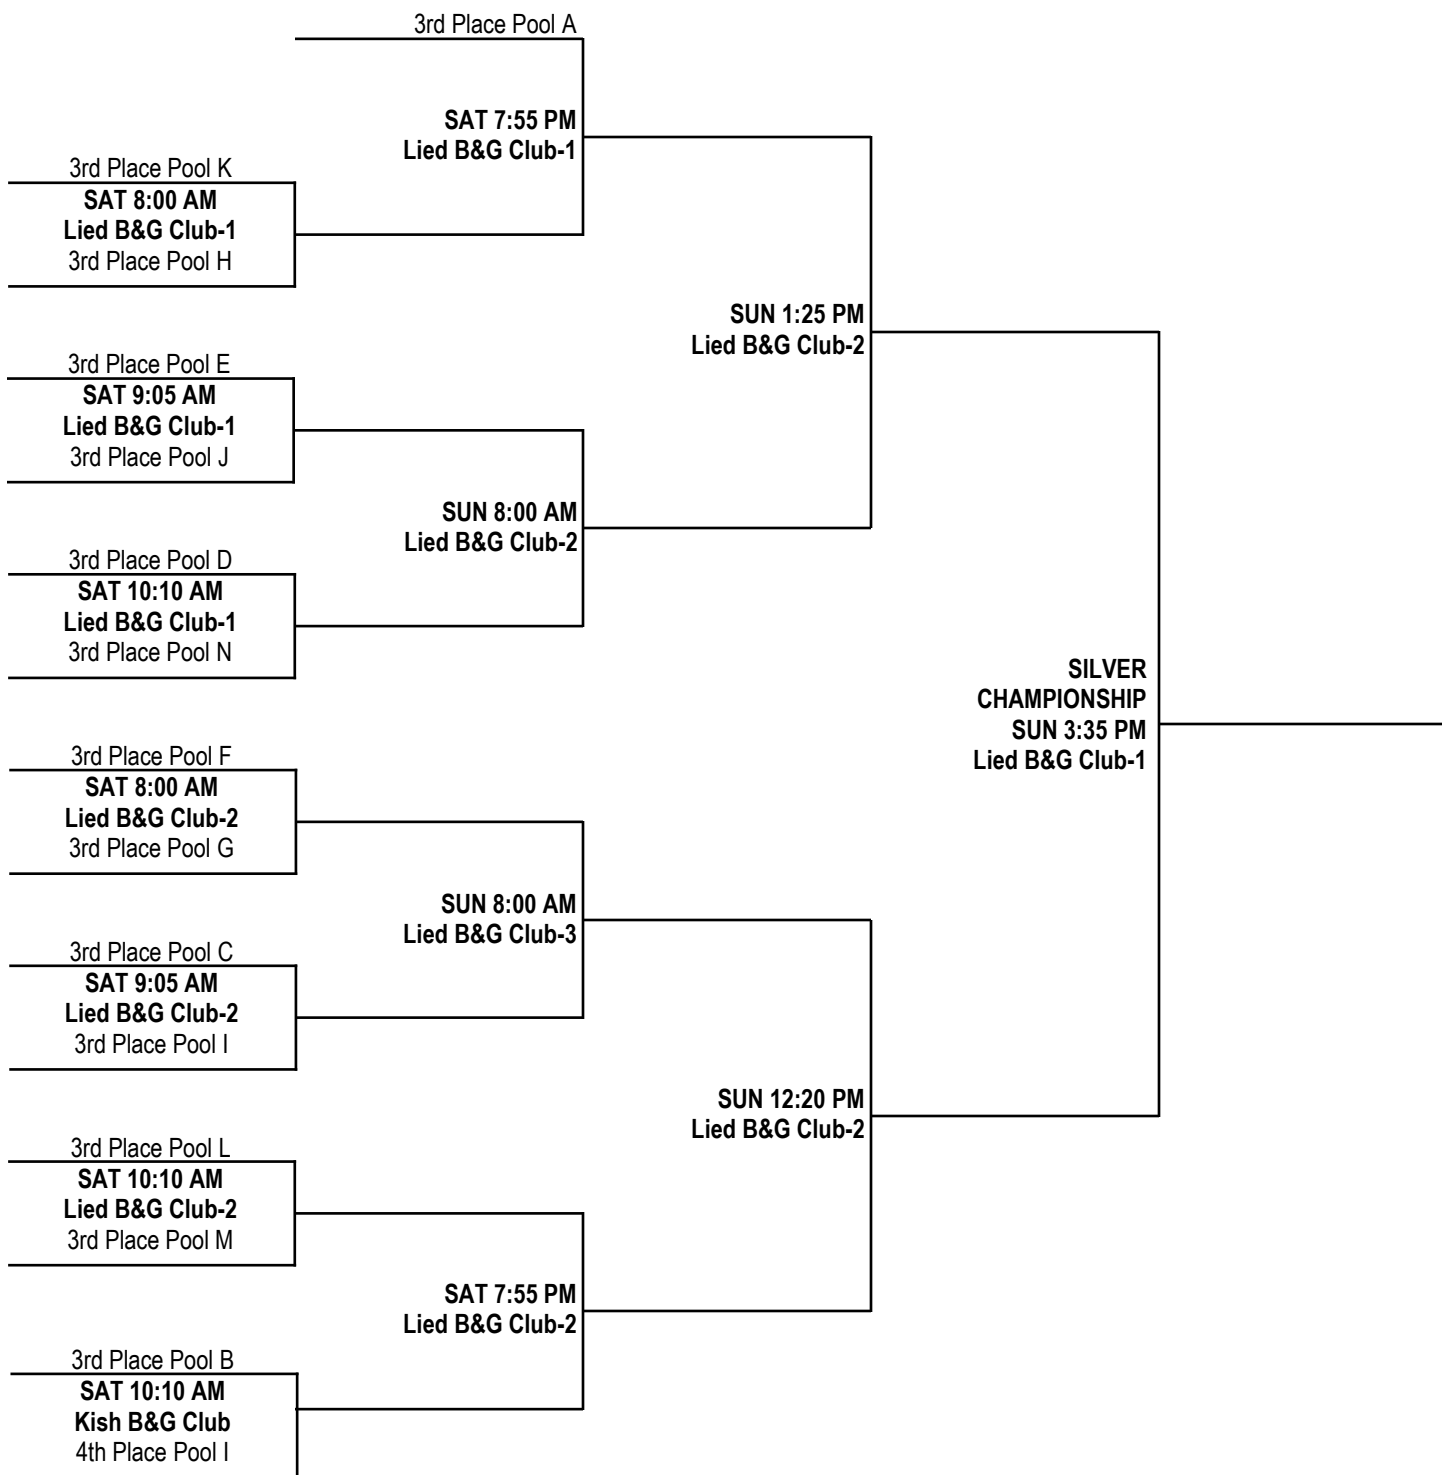

11U BOYS DIVISION SILVER CHAMPIONSHIP BRACKET