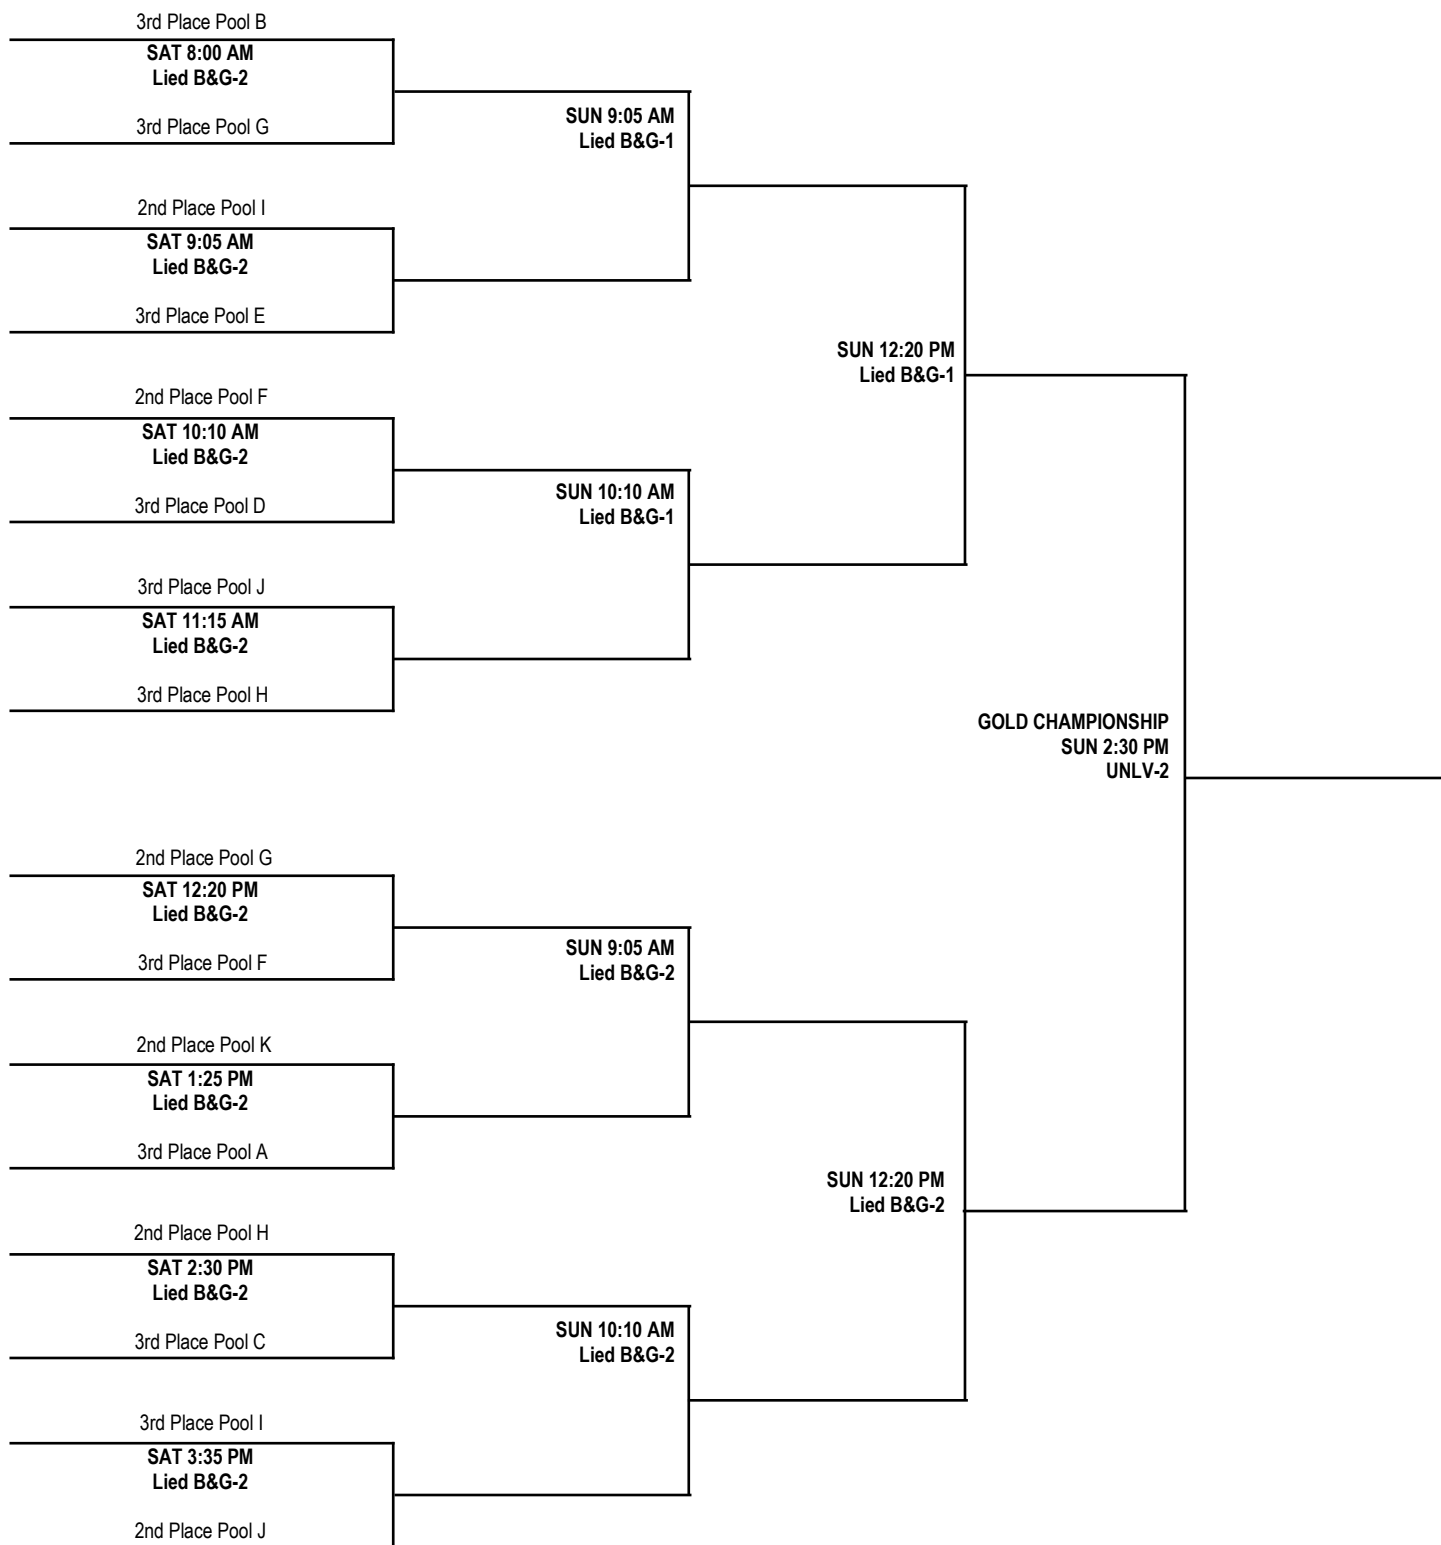

11U BOYS DIVISION GOLD CHAMPIONSHIP BRACKET