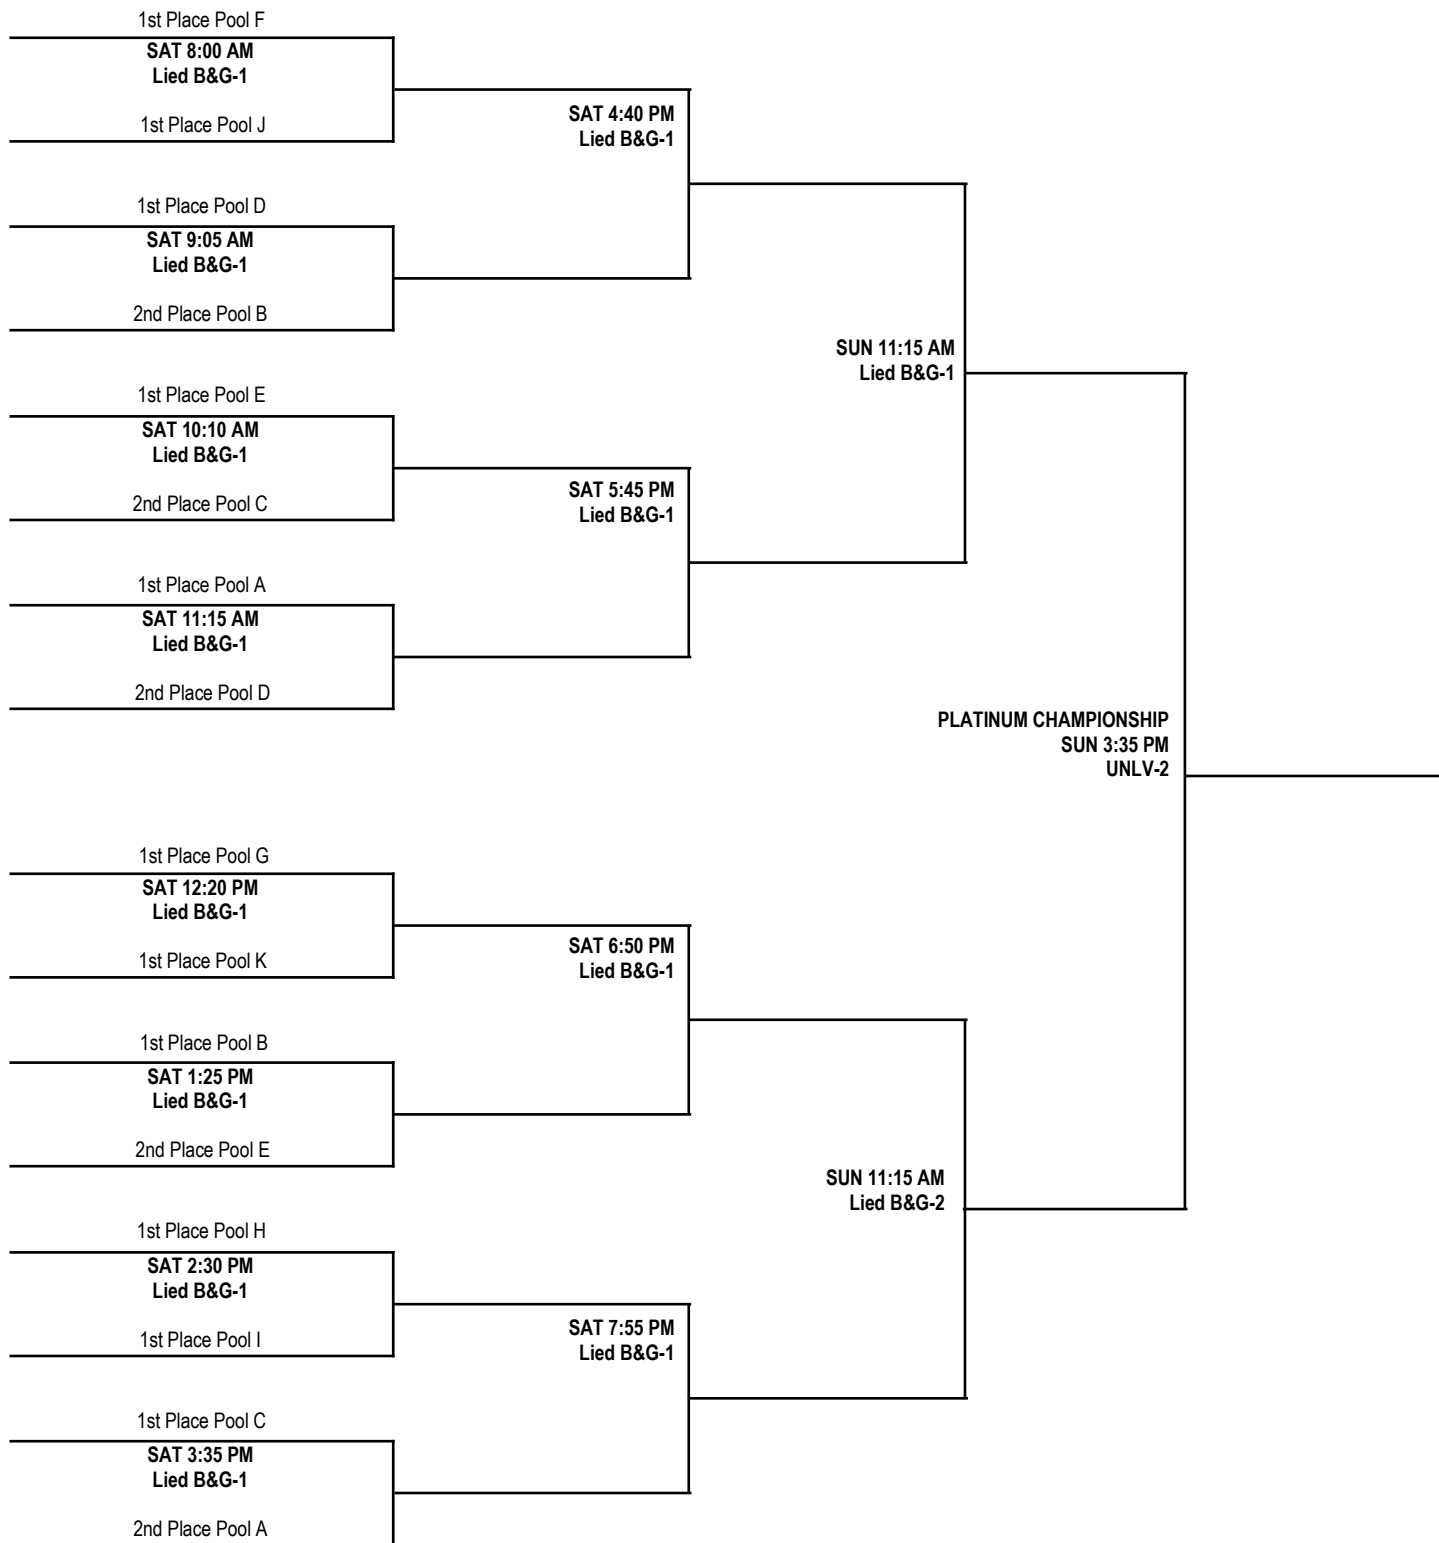

11U BOYS DIVISION PLATINUM CHAMPIONSHIP BRACKET