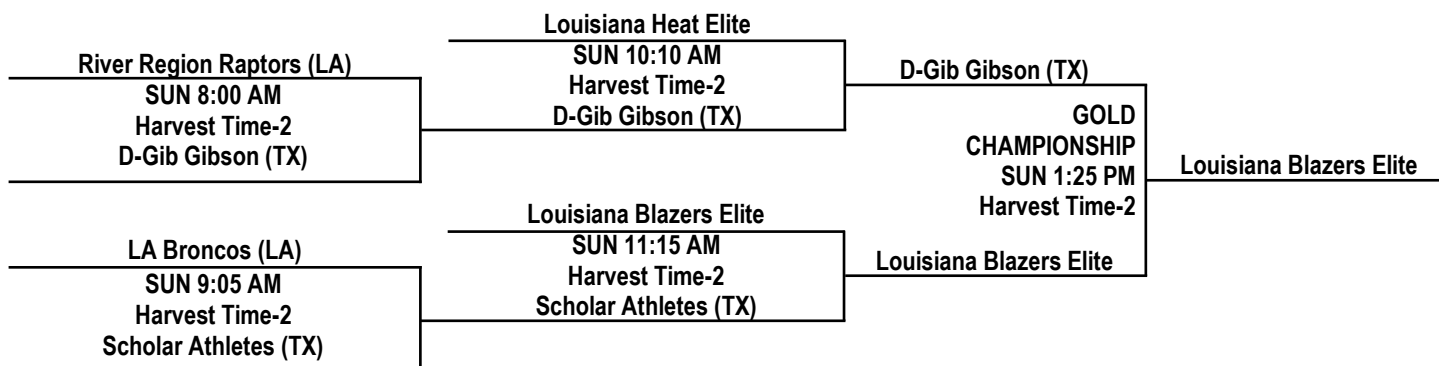

11U BOYS DIVISION / GOLD BRACKET