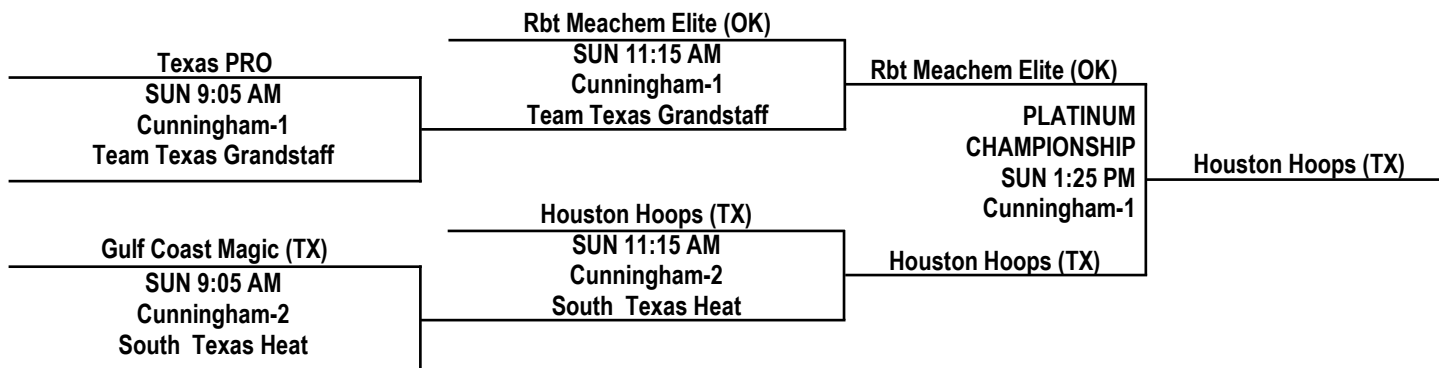

2015 KINGWOOD TOURNAMENT

11U BOYS DIVISION

POOL A

	TEAM	W	L	PLACE
A1	Rbt Meachem Elite (OK)	2	0	1st
A2	CC Bruins (TX)	1	1	2nd
A3	iRise Elite (TX)	0	2	3rd

POOL B

	TEAM	W	L	PLACE
B1	Houston Hoops (TX)	2	0	1st
B2	Team Fort Worth (TX)	0	2	3rd
B3	Houston Heavys (TX)	1	1	2nd

POOL C

	TEAM	W	L	PLACE
C1	TJ Ford Elite (TX)	1	1	2nd
C2	Gulf Coast Magic (TX)	2	0	1st
C3	TNBA Bolston (TX)	0	2	3rd

POOL D

	TEAM	W	L	PLACE
D1	Texas PRO	2	0	1st
D2	I Spot Up Soldiers (LA)	0	2	3rd
D3	Team Kemistry (TX)	1	1	2nd

SATURDAY, APRIL 25, 2015 CUNNINGHAM

TIME	COURT 1	COURT 2
8:00 AM	62 A2 v A3 57	—
9:05 AM	57 E1 v E2 11	—
10:10 AM	29 C3 v C2 37	—
11:15 AM	50 F3 v F2 32	30 A3 v A1 45
12:20 PM	24 D2 v D1 64	22 E2 v E3 43
1:25 PM	7 B2 v B1 80	50 C2 v C1 35
2:30 PM	46 F2 v F1 40	—
3:35 PM	56 A1 v A2 32	23 E3 v E1 73
4:40 PM	46 B3 v B2 35	38 D3 v D2 31

2015 KINGWOOD TOURNAMENT

11U BOYS DIVISION / CHAMPIONSHIP BRACKETS

Home Team listed on top and wears light colors.

PLATINUM BRACKET

GOLD BRACKET

SILVER BRACKET