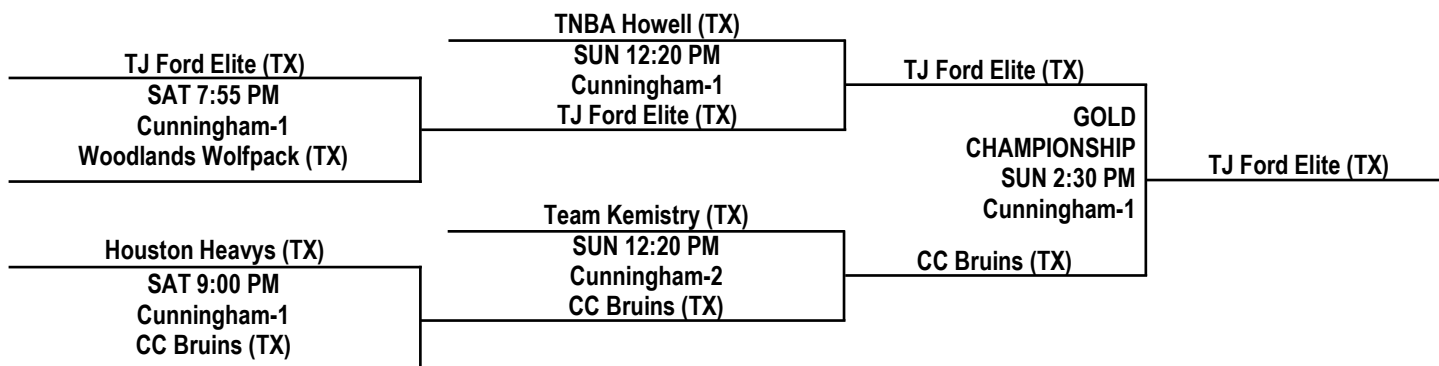

2015 KINGWOOD TOURNAMENT

11U BOYS DIVISION

POOL A

	TEAM	W	L	PLACE
A1	Rbt Meachem Elite (OK)	2	0	1st
A2	CC Bruins (TX)	1	1	2nd
A3	iRise Elite (TX)	0	2	3rd

POOL B

	TEAM	W	L	PLACE
B1	Houston Hoops (TX)	2	0	1st
B2	Team Fort Worth (TX)	0	2	3rd
B3	Houston Heavys (TX)	1	1	2nd

POOL C

	TEAM	W	L	PLACE
C1	TJ Ford Elite (TX)	1	1	2nd
C2	Gulf Coast Magic (TX)	2	0	1st
C3	TNBA Bolston (TX)	0	2	3rd

POOL D

	TEAM	W	L	PLACE
D1	Texas PRO	2	0	1st
D2	I Spot Up Soldiers (LA)	0	2	3rd
D3	Team Kemistry (TX)	1	1	2nd

SATURDAY, APRIL 25, 2015 CUNNINGHAM

TIME	COURT 1	COURT 2
8:00 AM	62 A2 v A3 57	—
9:05 AM	57 E1 v E2 11	—
10:10 AM	29 C3 v C2 37	—
11:15 AM	50 F3 v F2 32	30 A3 v A1 45
12:20 PM	24 D2 v D1 64	22 E2 v E3 43
1:25 PM	7 B2 v B1 80	50 C2 v C1 35
2:30 PM	46 F2 v F1 40	—
3:35 PM	56 A1 v A2 32	23 E3 v E1 73
4:40 PM	46 B3 v B2 35	38 D3 v D2 31

2015 KINGWOOD TOURNAMENT

11U BOYS DIVISION / CHAMPIONSHIP BRACKETS

Home Team listed on top and wears light colors.

PLATINUM BRACKET

GOLD BRACKET

SILVER BRACKET