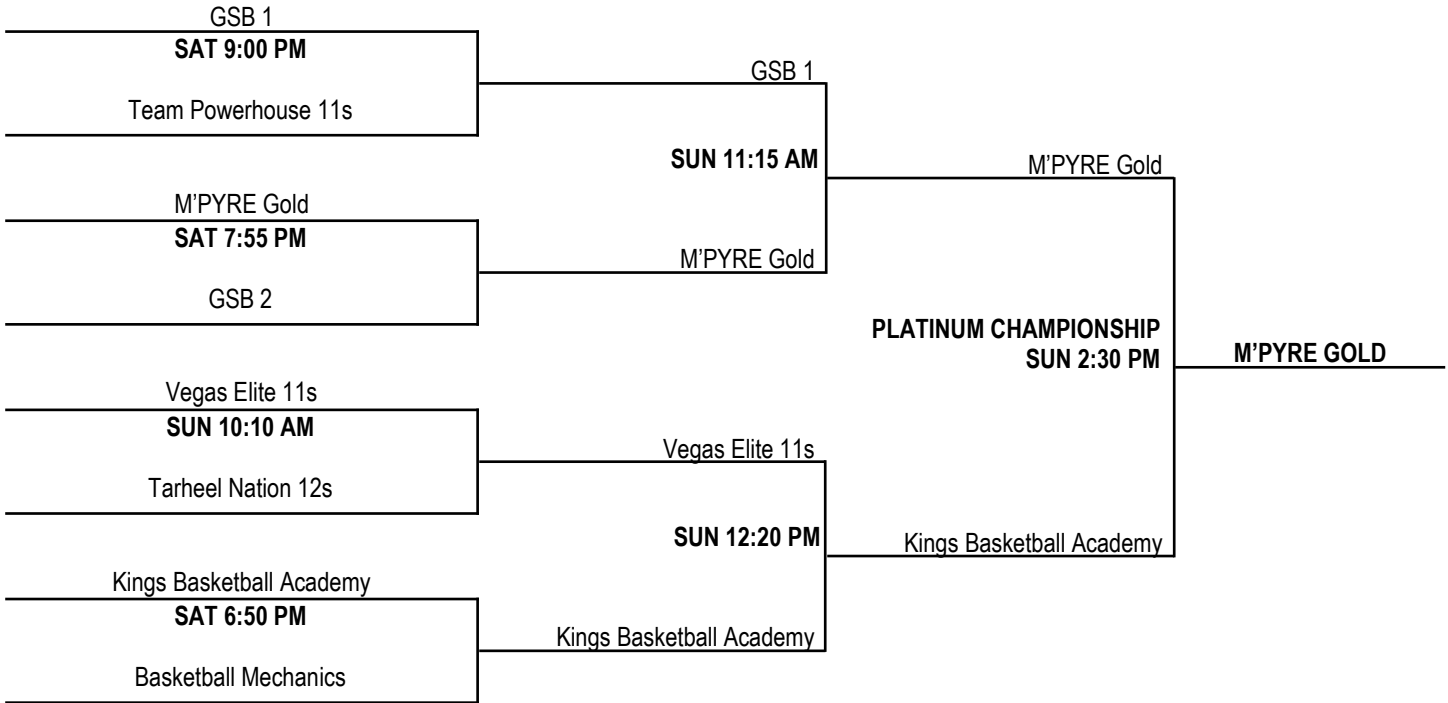

2013 LAS VEGAS TIP OFF CLASSIC

11U/12U BOYS DIVISION / PLATINUM BRACKET

All Games at Dula Gym

441 E Bonanza Rd Las Vegas, NV 89101