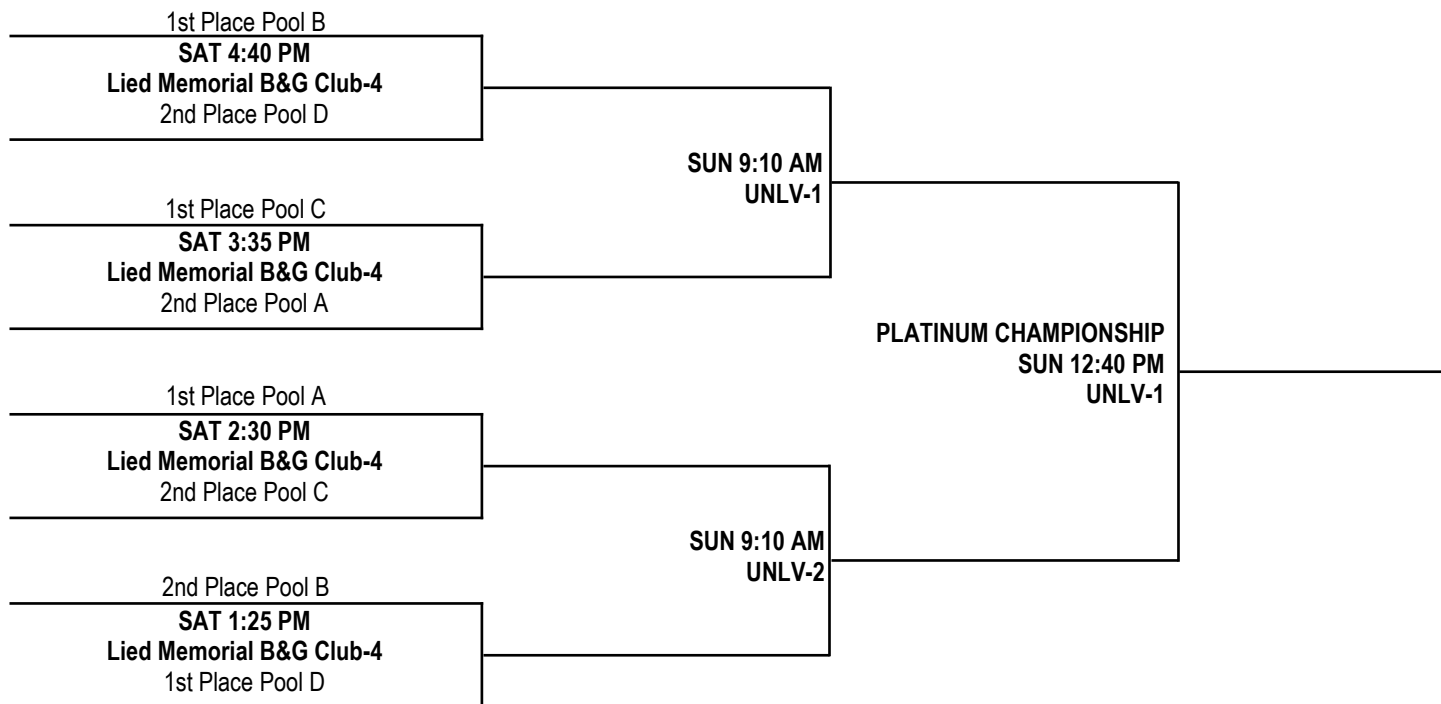

POOL C				
	TEAM	W	L	PLACE
C1	Seattle Rotary Style Benard (WA)			
C2	Oakland Rebels Red (CA)			
C3	Calvin Murphy Planet Hoops (TX)			
C4	The Dream (CA)			

POOL D				
	TEAM	W	L	PLACE
D1	Seattle Stars (WA)			
D2	MAP Compton (CA)			
D3	So Cal Pride (CA)			
D4	TC Wolverines (AZ)			

LAS VEGAS CLASSIC 2014 / 10U BOYS DIVISION

POOL PLAY SCHEDULE

WEDNESDAY, JULY 23, 2014 TARKANIAN BASKETBALL ACADEMY	
<i>TIME</i>	<i>COURT 2</i>
4:05 PM	C2 vs. C3

THURSDAY, JULY 24, 2014 UNLV REC CENTER				
<i>TIME</i>	<i>COURT 1</i>	<i>COURT 2</i>	<i>COURT 3</i>	<i>COURT 4</i>
9:10 AM	A1 vs. A2	—	—	—
10:20 AM	—	—	D1 vs. D3	—
11:30 AM	—	—	D2 vs. D4	—
12:40 PM	—	—	—	—
1:50 PM	—	B1 vs. B2	C3 vs. C1	—
3:00 PM	—	—	C4 vs. C2	D4 vs. D1
4:10 PM	—	—	—	D3 vs. D2
7:40 PM	—	—	—	C1 vs. C4

THURSDAY, JULY 24, 2014 LIED MEMORIAL BOYS & GIRLS CLUB		
<i>TIME</i>	<i>COURT 1</i>	<i>COURT 2</i>
5:45 PM	A4 vs. A1	—
6:50 PM	—	A2 vs. A3
9:00 PM	—	B2 vs. B3

FRIDAY, JULY 25, 2014 UNLV REC CENTER				
<i>TIME</i>	<i>COURT 1</i>	<i>COURT 2</i>	<i>COURT 3</i>	<i>COURT 4</i>
9:10 AM	B3 vs. B4	—	D1 vs. D2	D3 vs. D4
10:20 AM	—	—	A3 vs. A4	C4 vs. C3
11:30 AM	—	—	B4 vs. B2	C2 vs. C1
4:10 PM	—	—	B4 vs. B1	—
5:20 PM	A1 vs. A3	A4 vs. A2	—	—
7:40 PM	—	—	—	B1 vs. B3

LAS VEGAS CLASSIC 2014 / 10U BOYS DIVISION

PLATINUM CHAMPIONSHIP BRACKET

GOLD CHAMPIONSHIP BRACKET