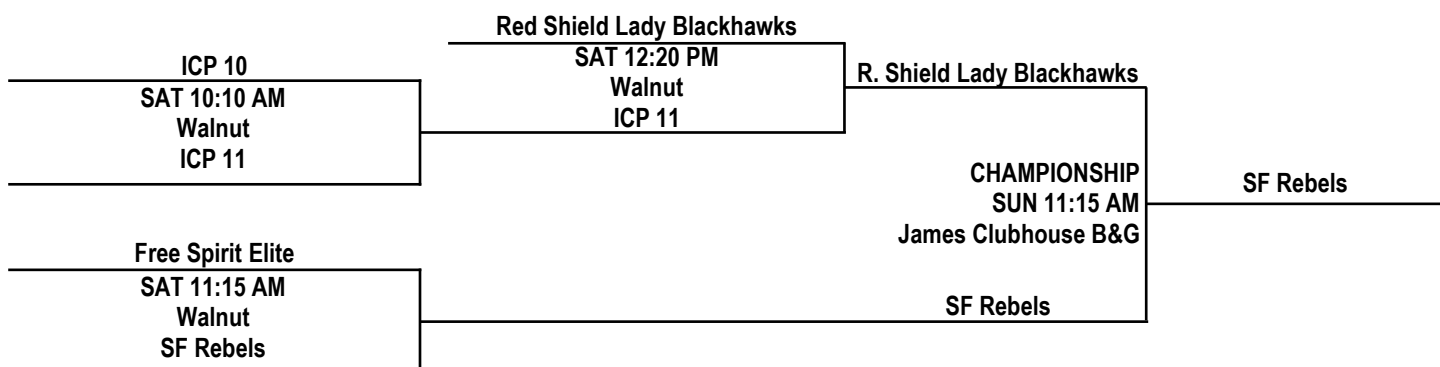

# LAS VEGAS CLASSIC 2016

## 10/11U GIRLS DIVISION

James Clubhouse B&G Club:  
2530 East Carey Avenue  
North Las Vegas, NV