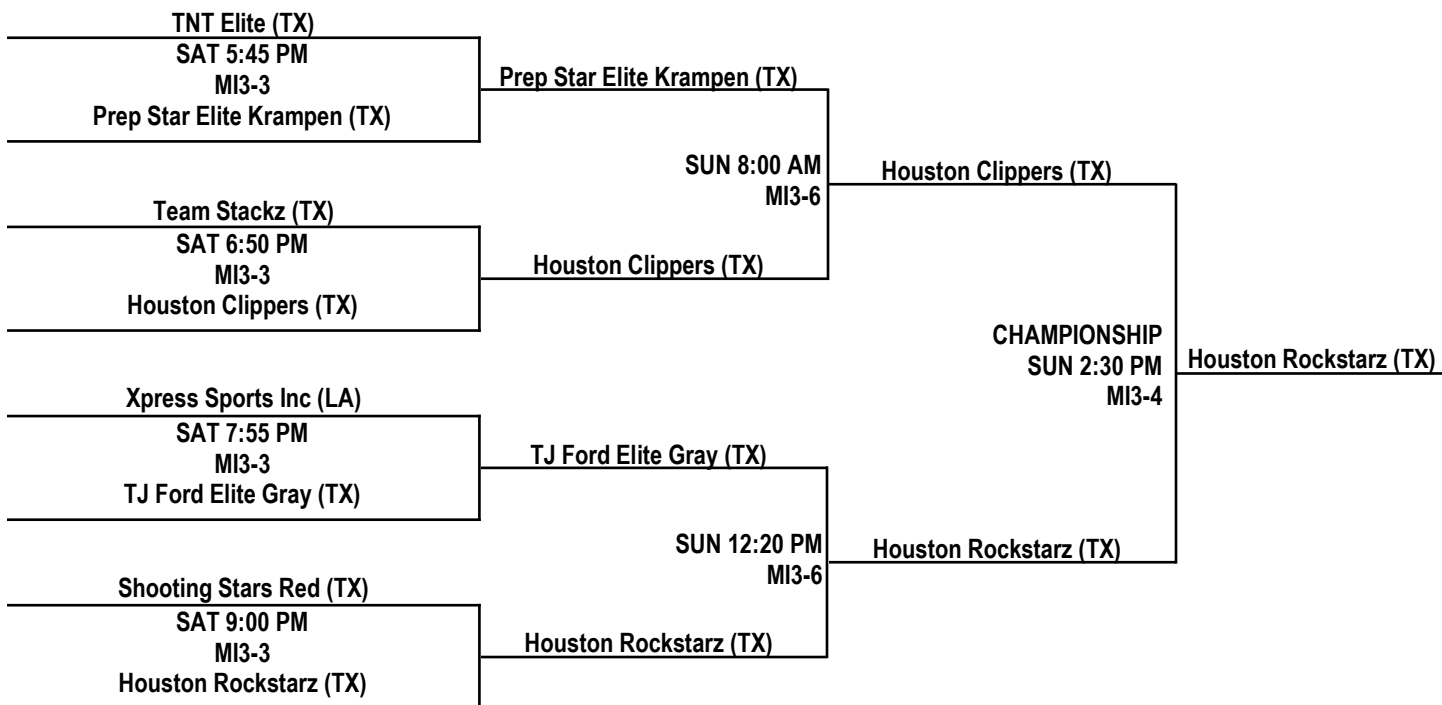

All bracketing is done following NCAA regulations.
Home Team listed on top and wears light colors.

2015 KINGWOOD TOURNAMENT

17U BOYS DIVISION / PLATINUM BRACKETS

All bracketing is done following NCAA regulations.
Home Team listed on top and wears light colors.

2015 KINGWOOD TOURNAMENT

17U BOYS DIVISION / PLATINUM BRACKETS

All bracketing is done following NCAA regulations.
Home Team listed on top and wears light colors.

2015 KINGWOOD TOURNAMENT

17U BOYS DIVISION / GOLD BRACKETS