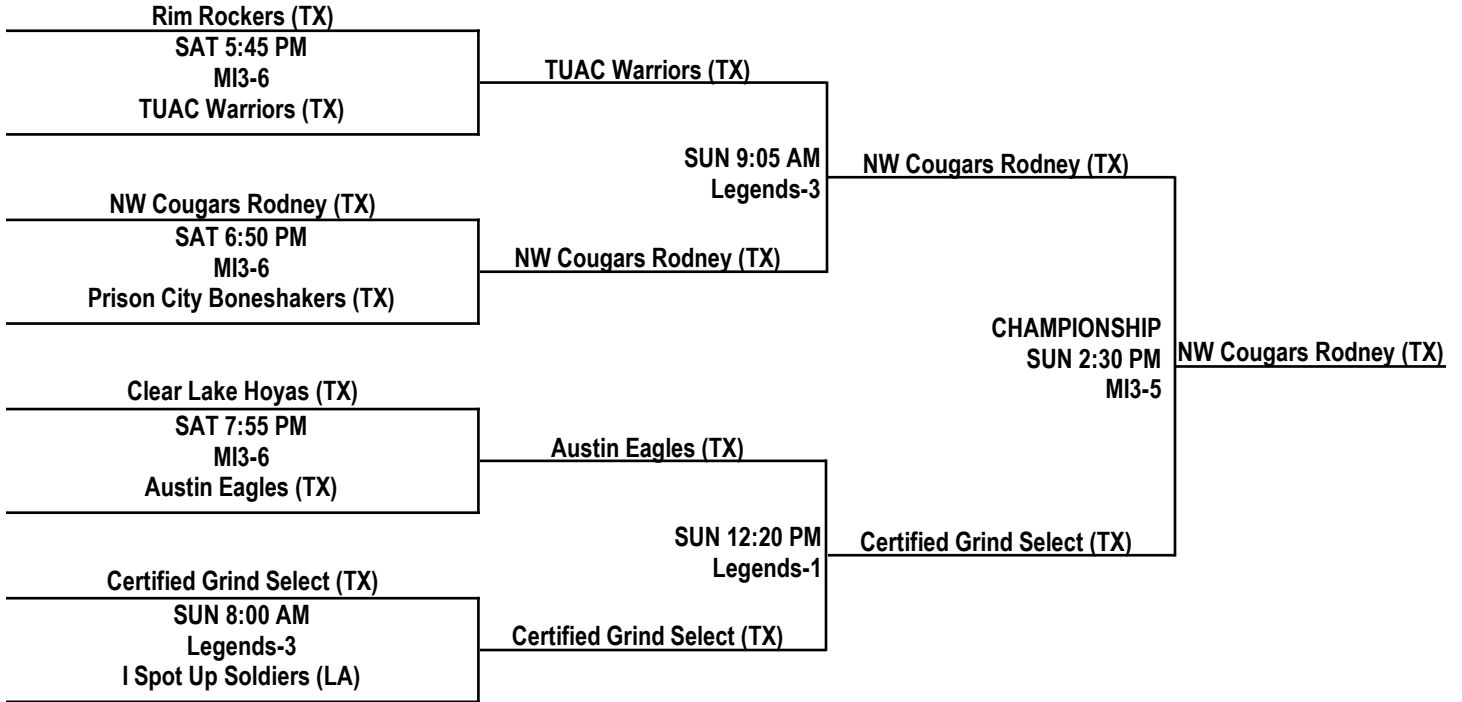

2015 KINGWOOD TOURNAMENT

17U BOYS DIVISION / PLATINUM BRACKETS

All bracketing is done following NCAA regulations.
Home Team listed on top and wears light colors.

2015 KINGWOOD TOURNAMENT

17U BOYS DIVISION / GOLD BRACKETS

All bracketing is done following NCAA regulations.
Home Team listed on top and wears light colors.

2015 KINGWOOD TOURNAMENT

17U BOYS DIVISION / GOLD BRACKETS

All bracketing is done following NCAA regulations.
Home Team listed on top and wears light colors.