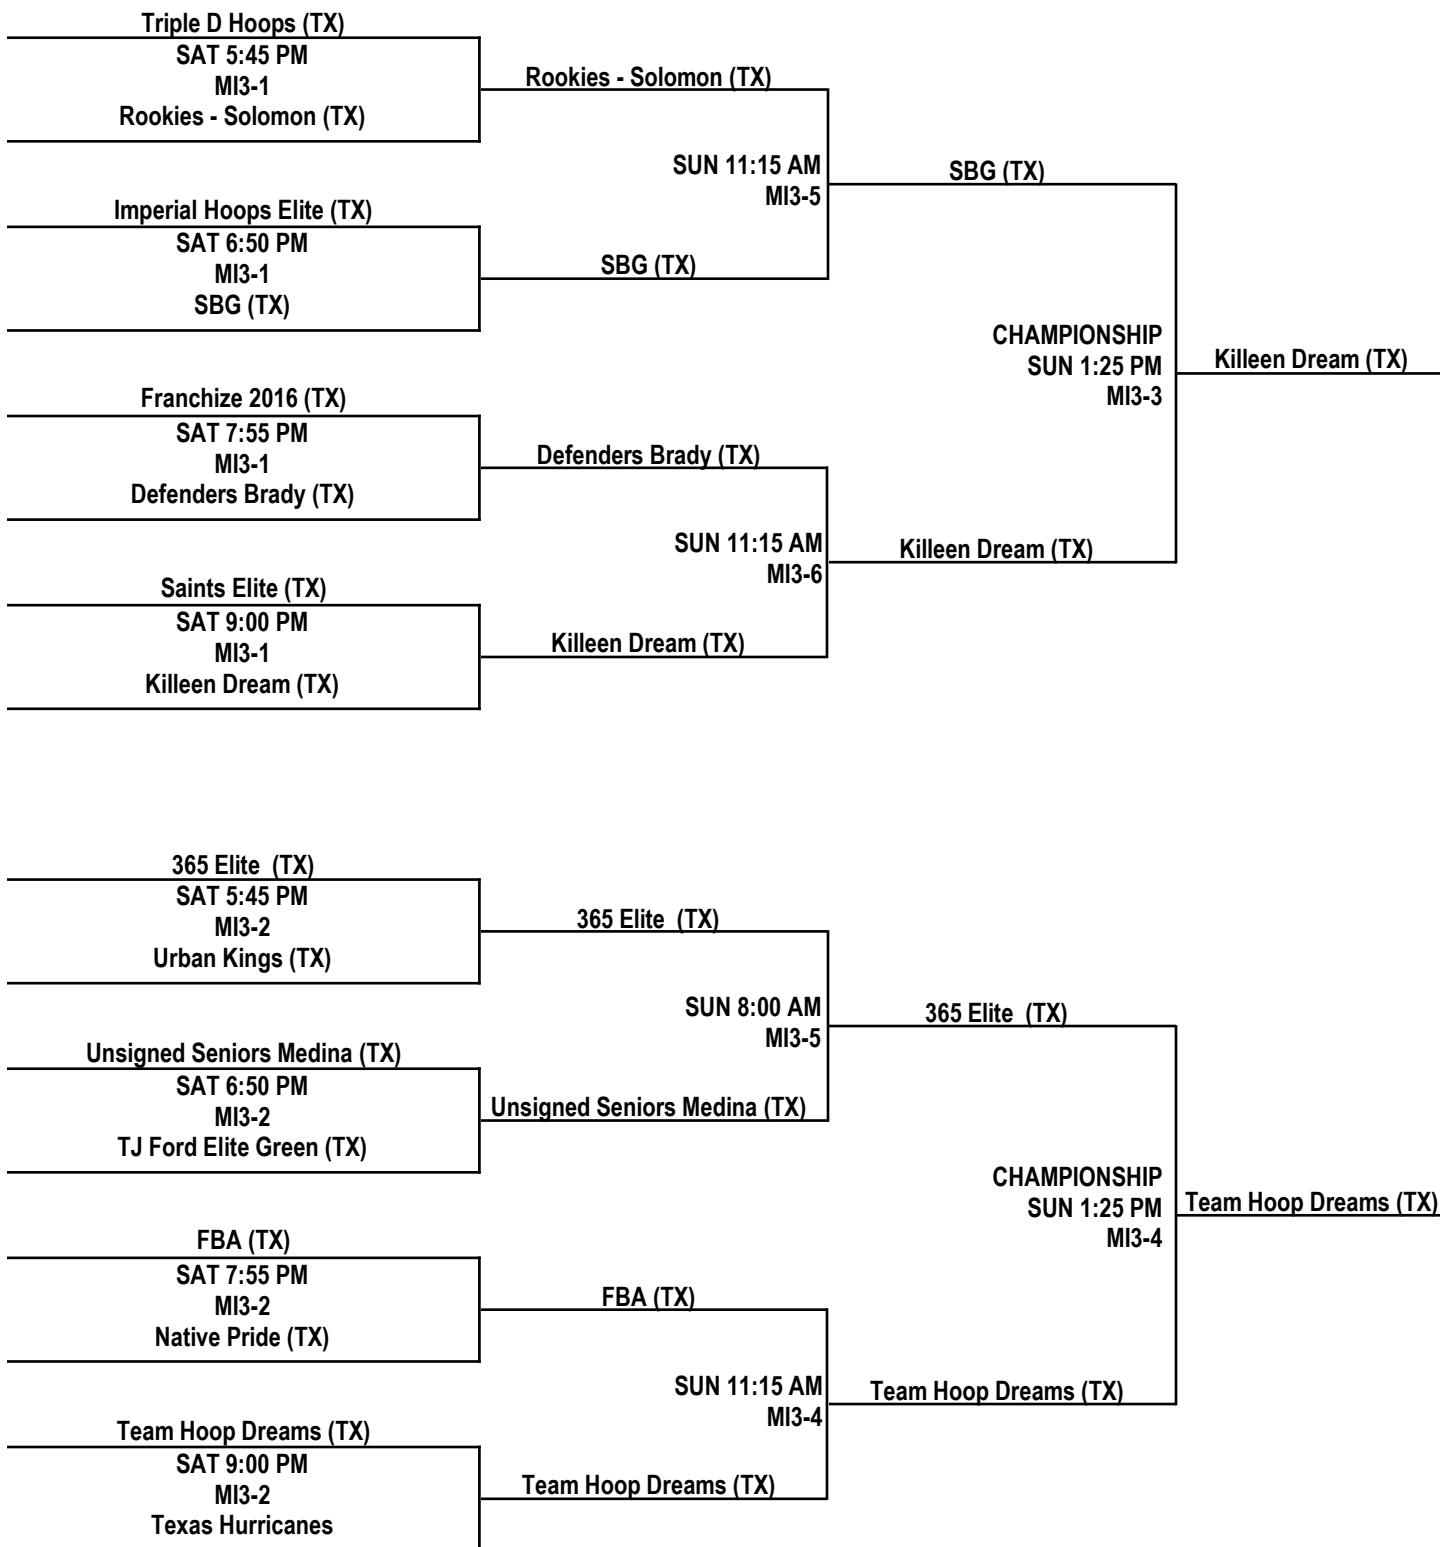

All bracketing is done following NCAA regulations.
Home Team listed on top and wears light colors.

2015 KINGWOOD TOURNAMENT

17U BOYS DIVISION / PLATINUM BRACKETS

All bracketing is done following NCAA regulations.
Home Team listed on top and wears light colors.