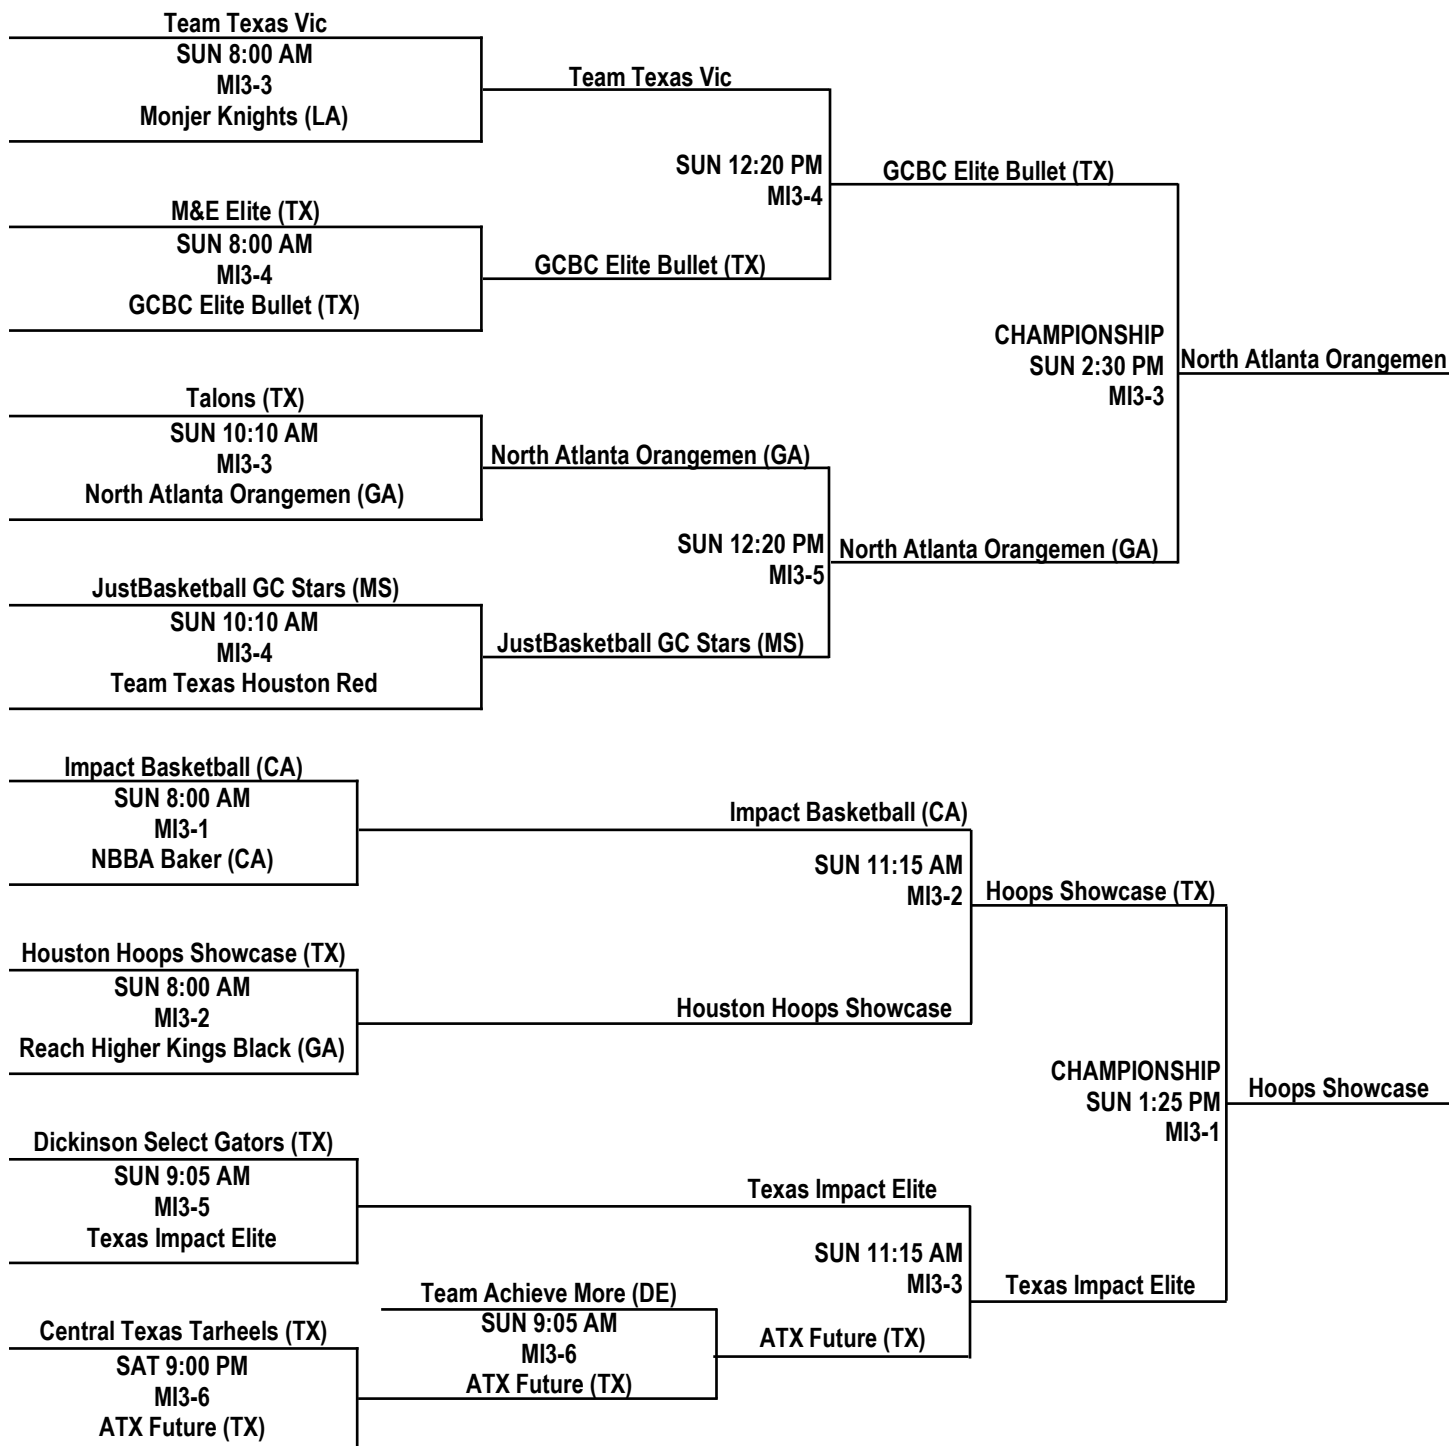

2015 KINGWOOD TOURNAMENT

17U BOYS DIVISION / PLATINUM BRACKETS

All bracketing is done following NCAA regulations.
Home Team listed on top and wears light colors.