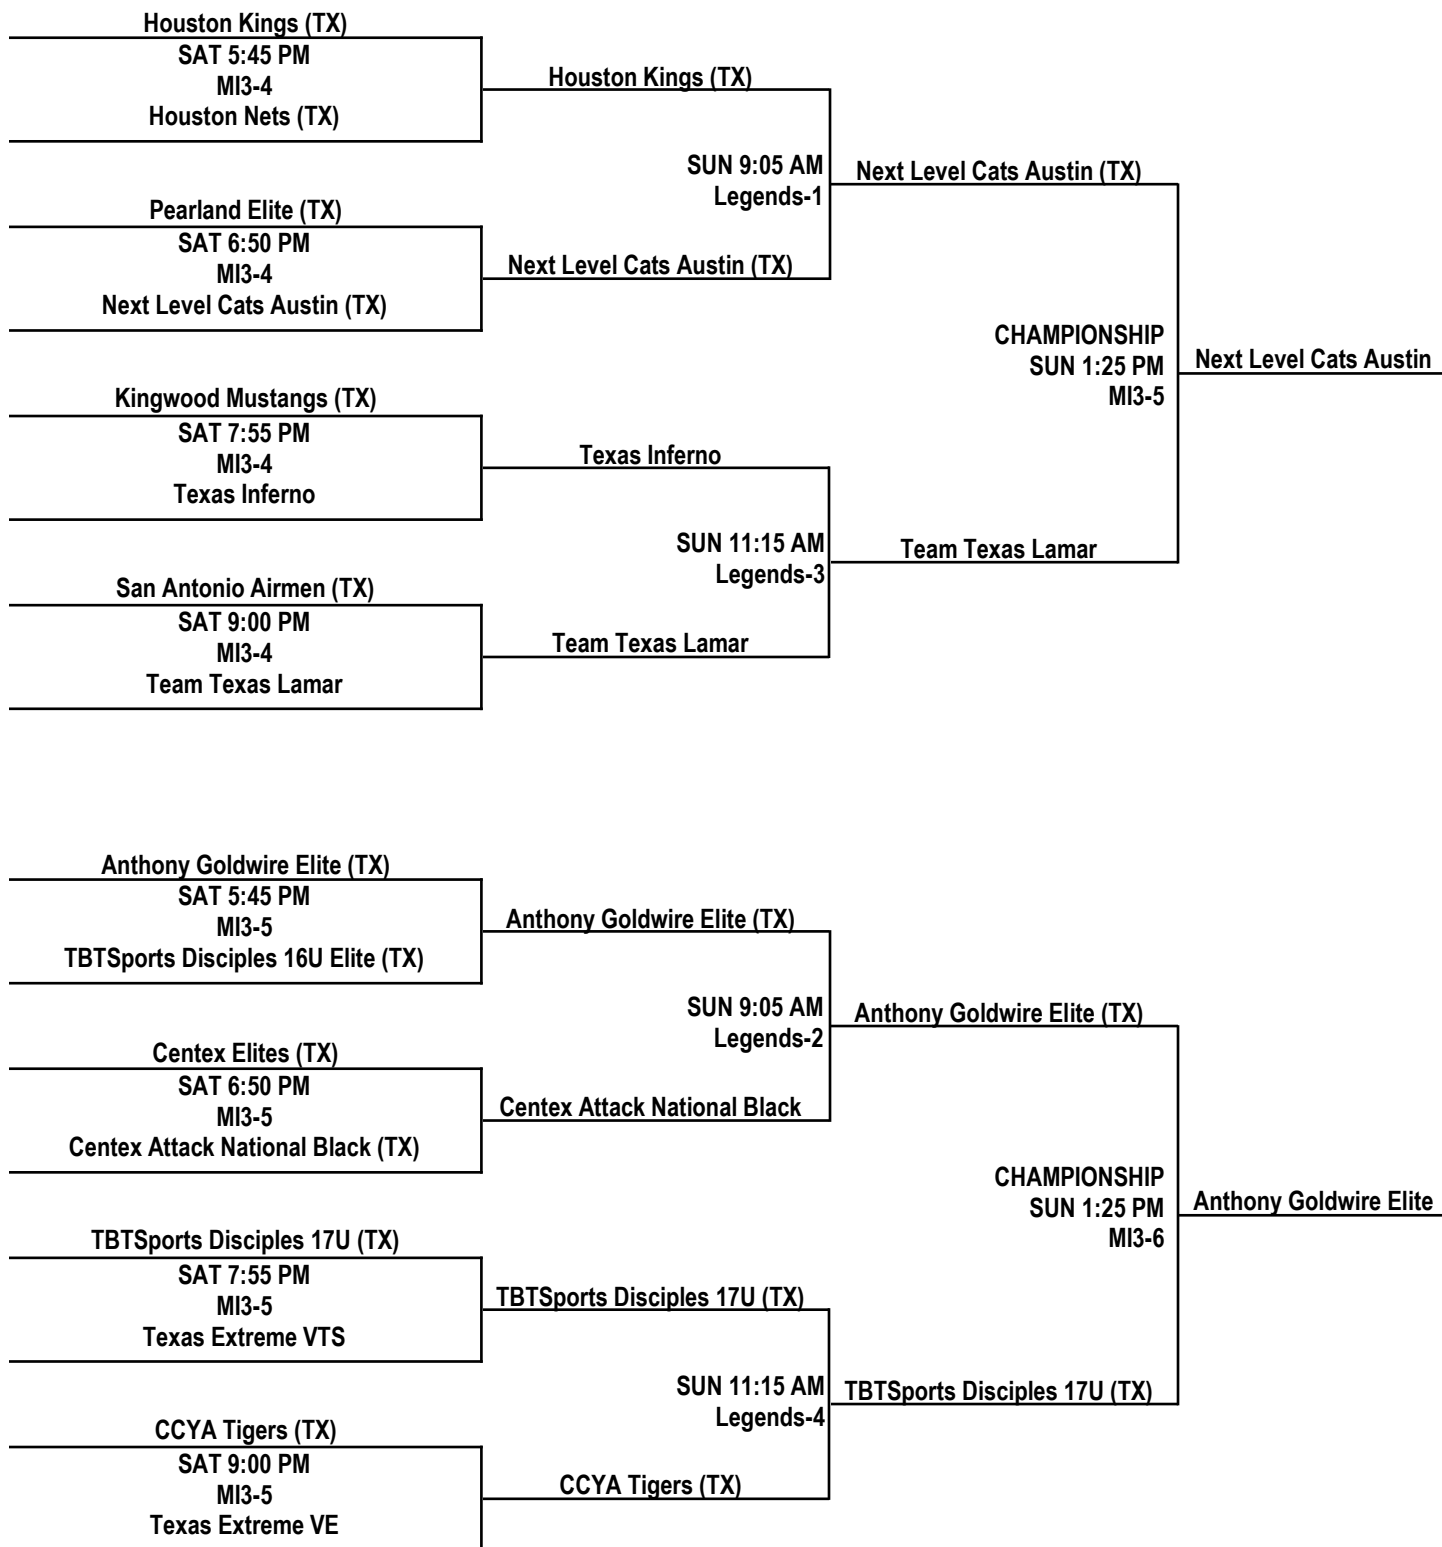

2015 KINGWOOD TOURNAMENT

17U BOYS DIVISION / GOLD BRACKETS

All bracketing is done following NCAA regulations.
Home Team listed on top and wears light colors.