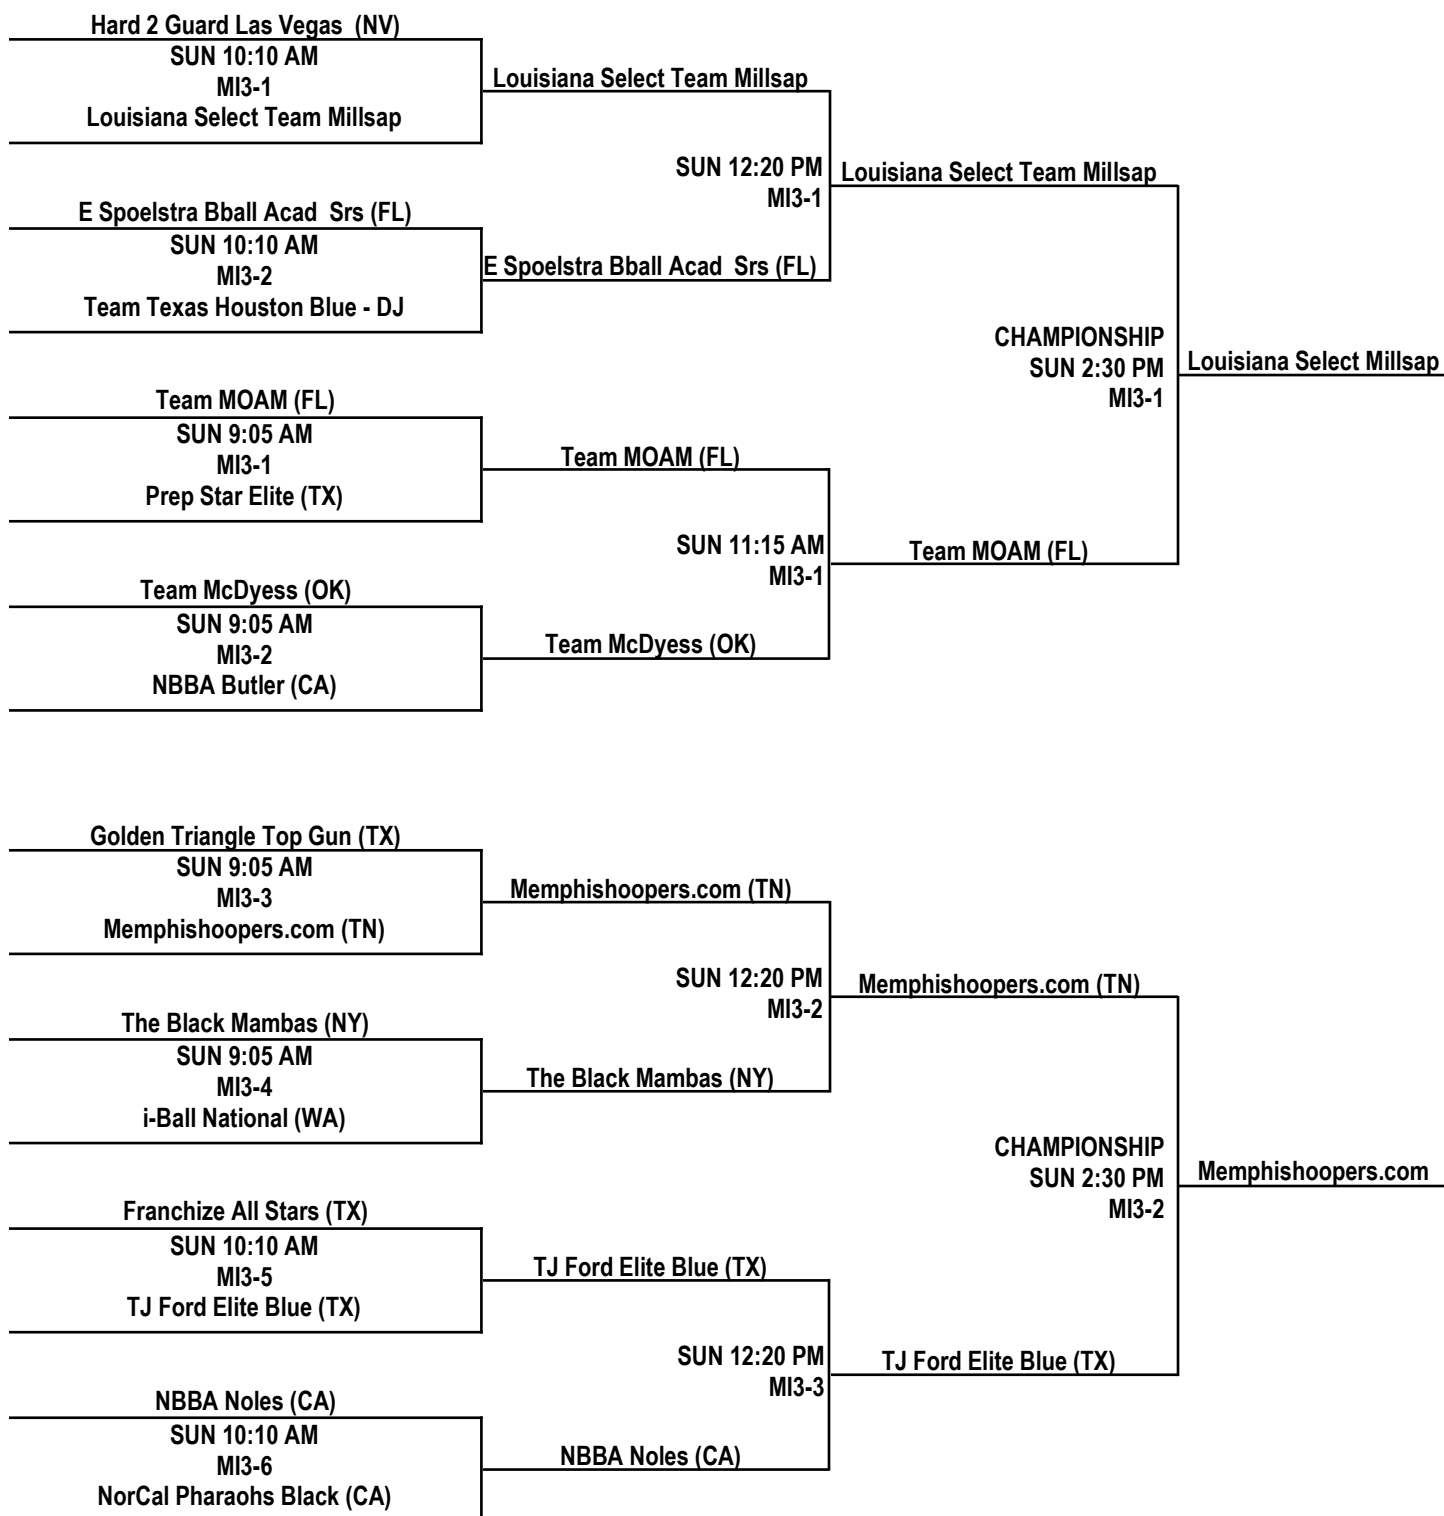

2015 KINGWOOD TOURNAMENT

17U BOYS DIVISION / PLATINUM BRACKETS

All bracketing is done following NCAA regulations.
Home Team listed on top and wears light colors.