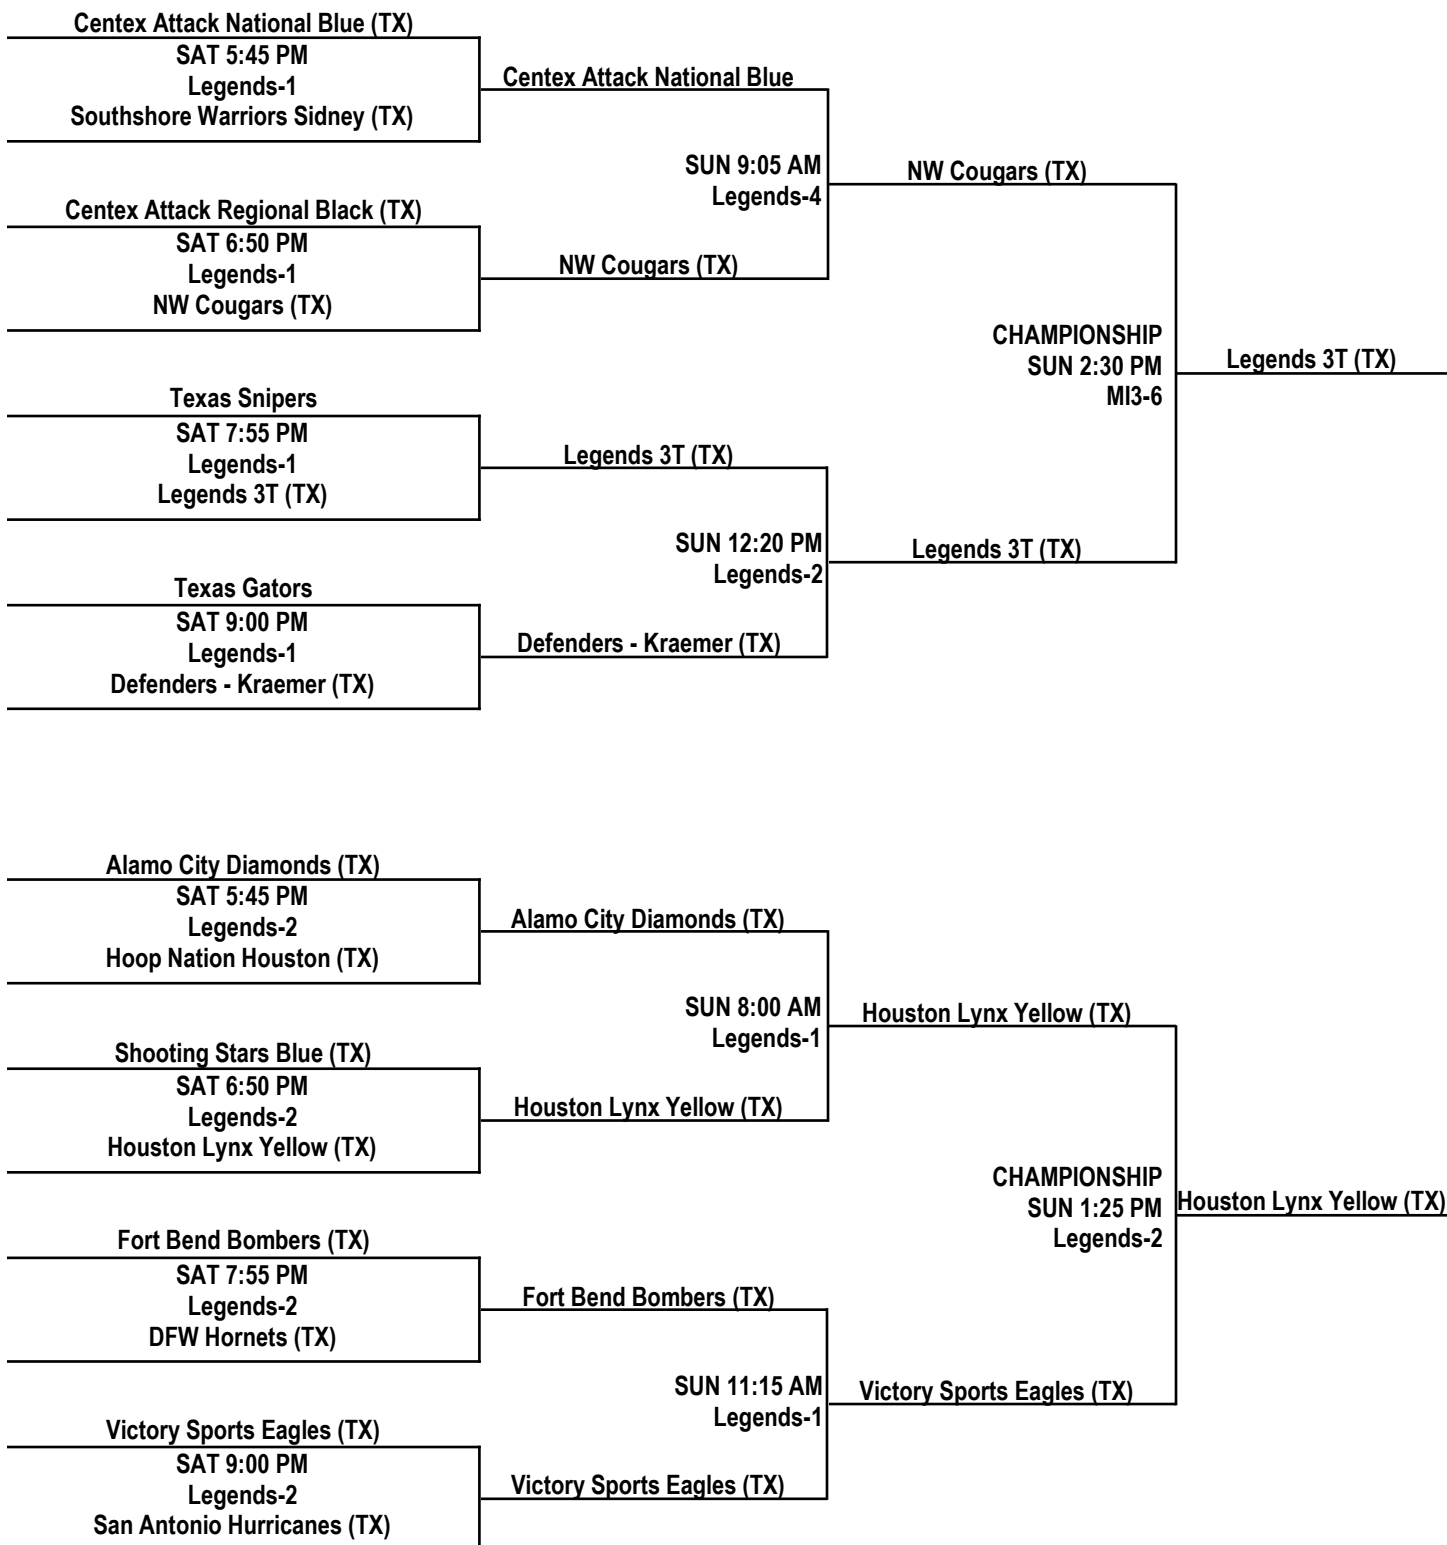

2015 KINGWOOD TOURNAMENT

17U BOYS DIVISION / SILVER BRACKETS

All bracketing is done following NCAA regulations.
Home Team listed on top and wears light colors.